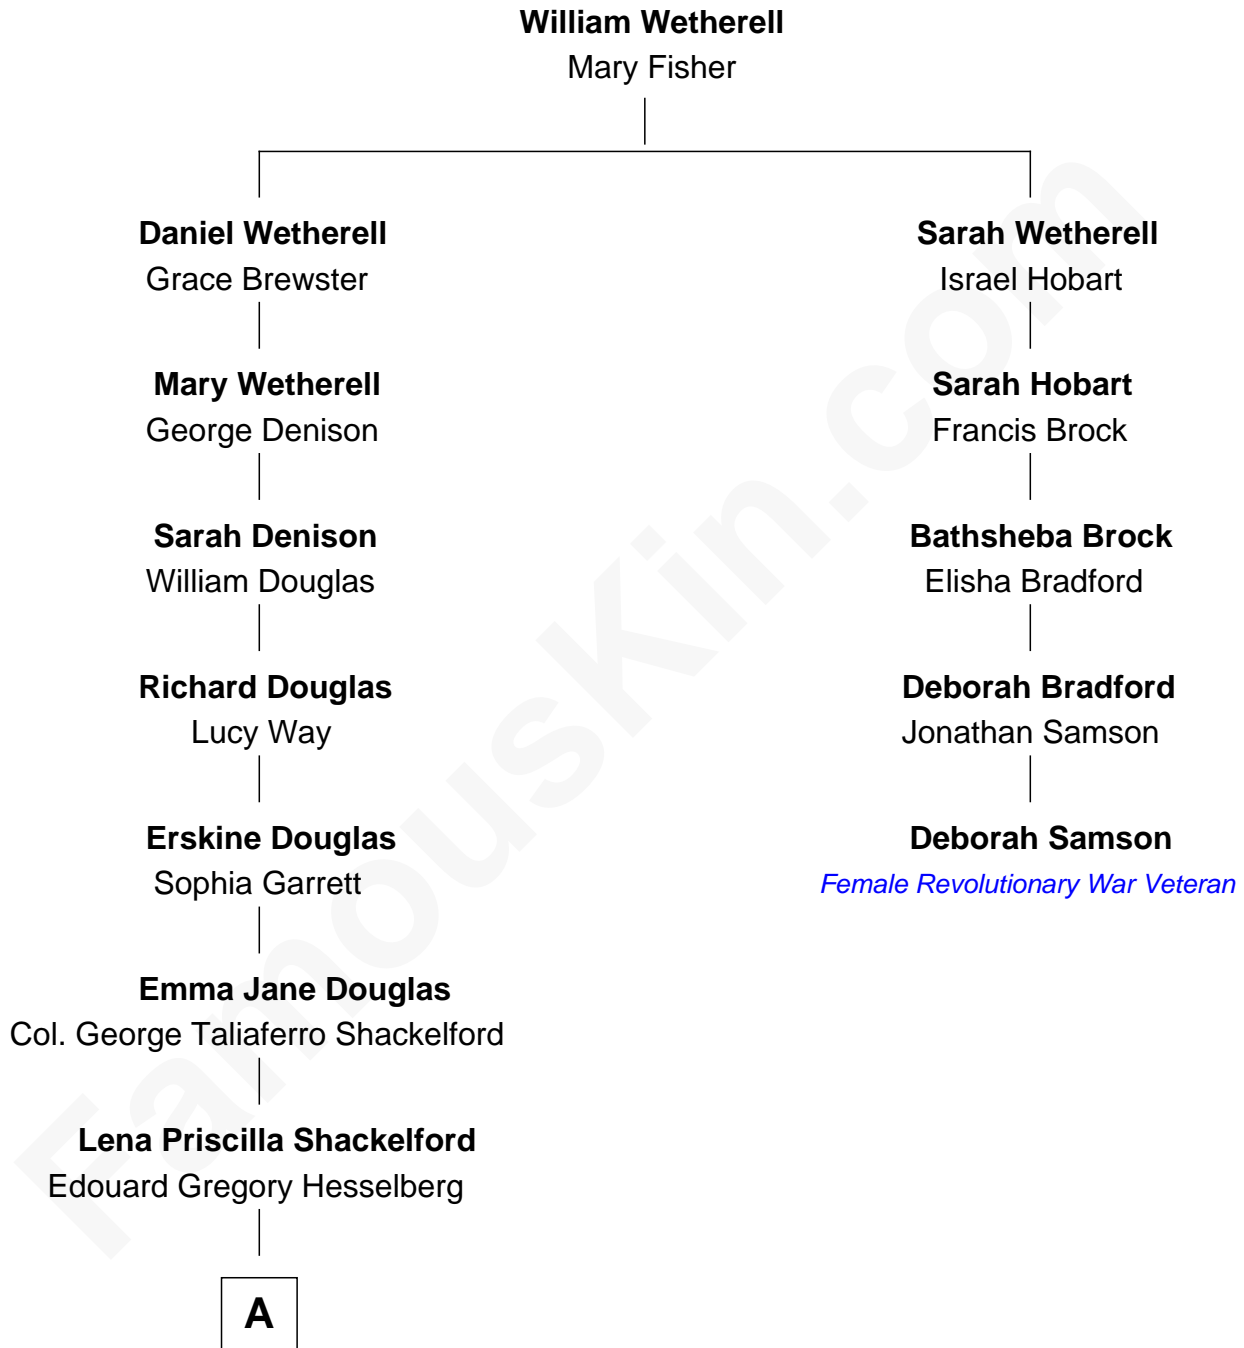

# FamousKin.com Relationship Chart of

**Illeana Douglas**

*TV and Movie Actress*

4th cousin 5 times removed of

**Deborah Samson**

*Female Revolutionary War Veteran*

**A**

—  
**Melvyn Edouard Hesselberg**

Rosalind Hightower

—  
**Gregory Hesselberg**

Joan Georgescu

—  
**Illeana Douglas**

*TV and Movie Actress*

FamousKin.com