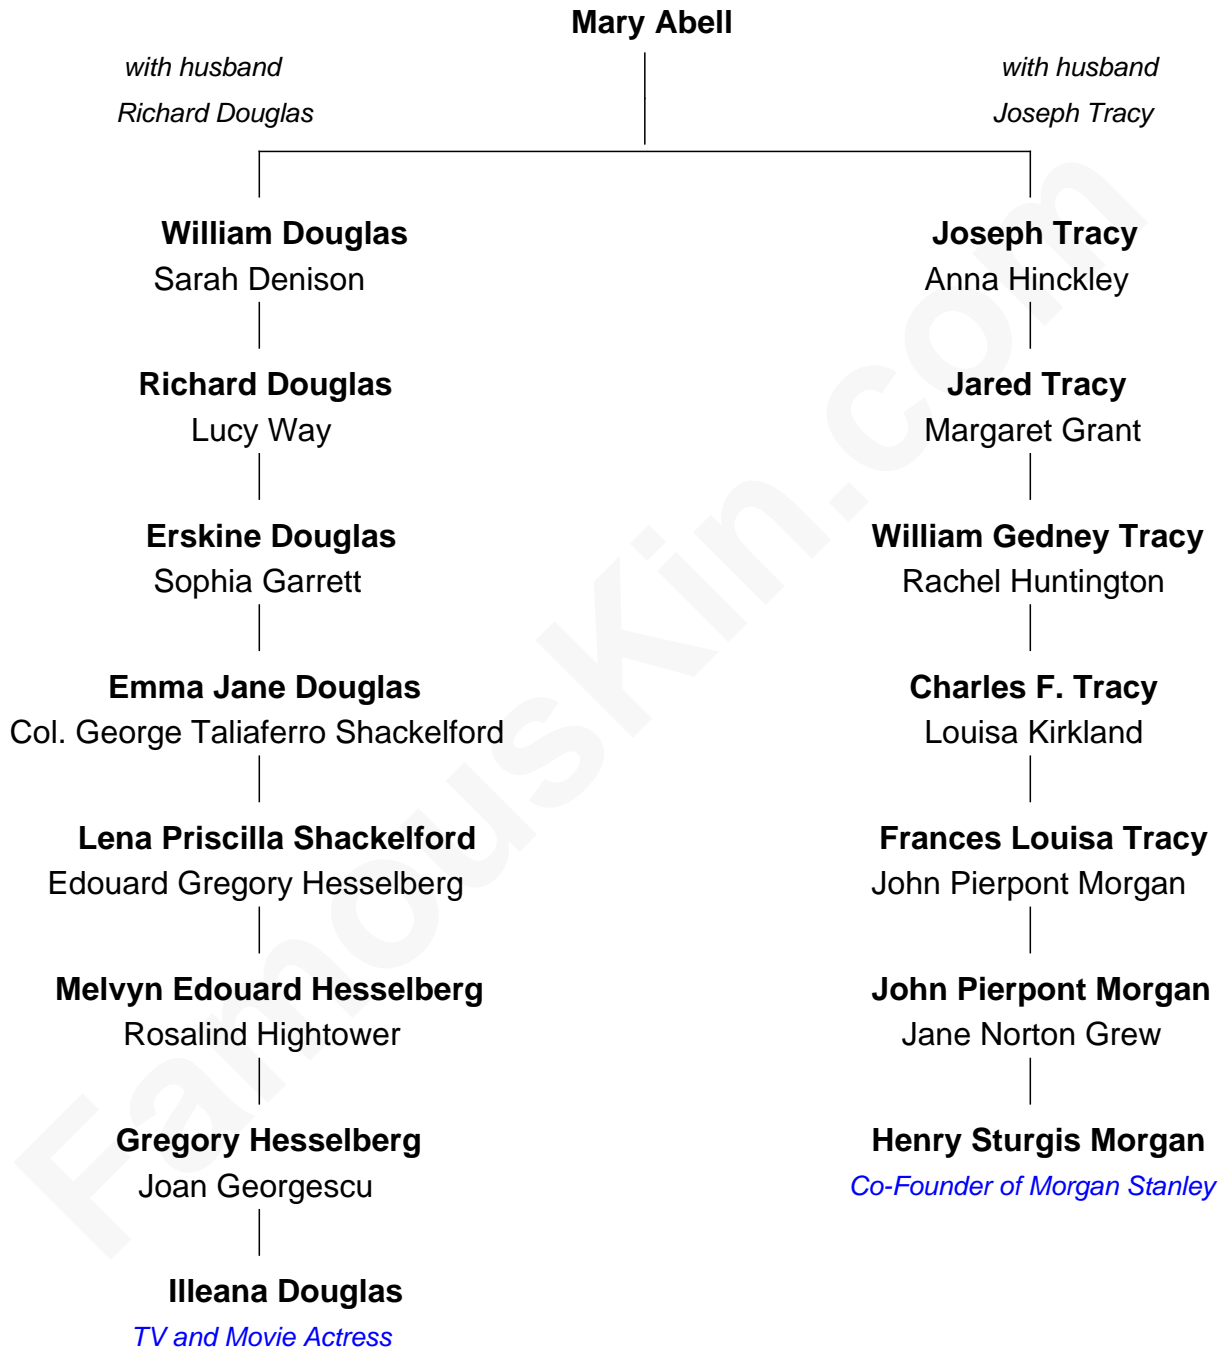

# FamousKin.com Relationship Chart of

**Illeana Douglas**

*TV and Movie Actress*

6th cousin 1 time removed of

**Henry Sturgis Morgan**

*Co-Founder of Morgan Stanley*

Illeana Douglas photo by [Lan Bui](#) (CC BY-SA 2.0)