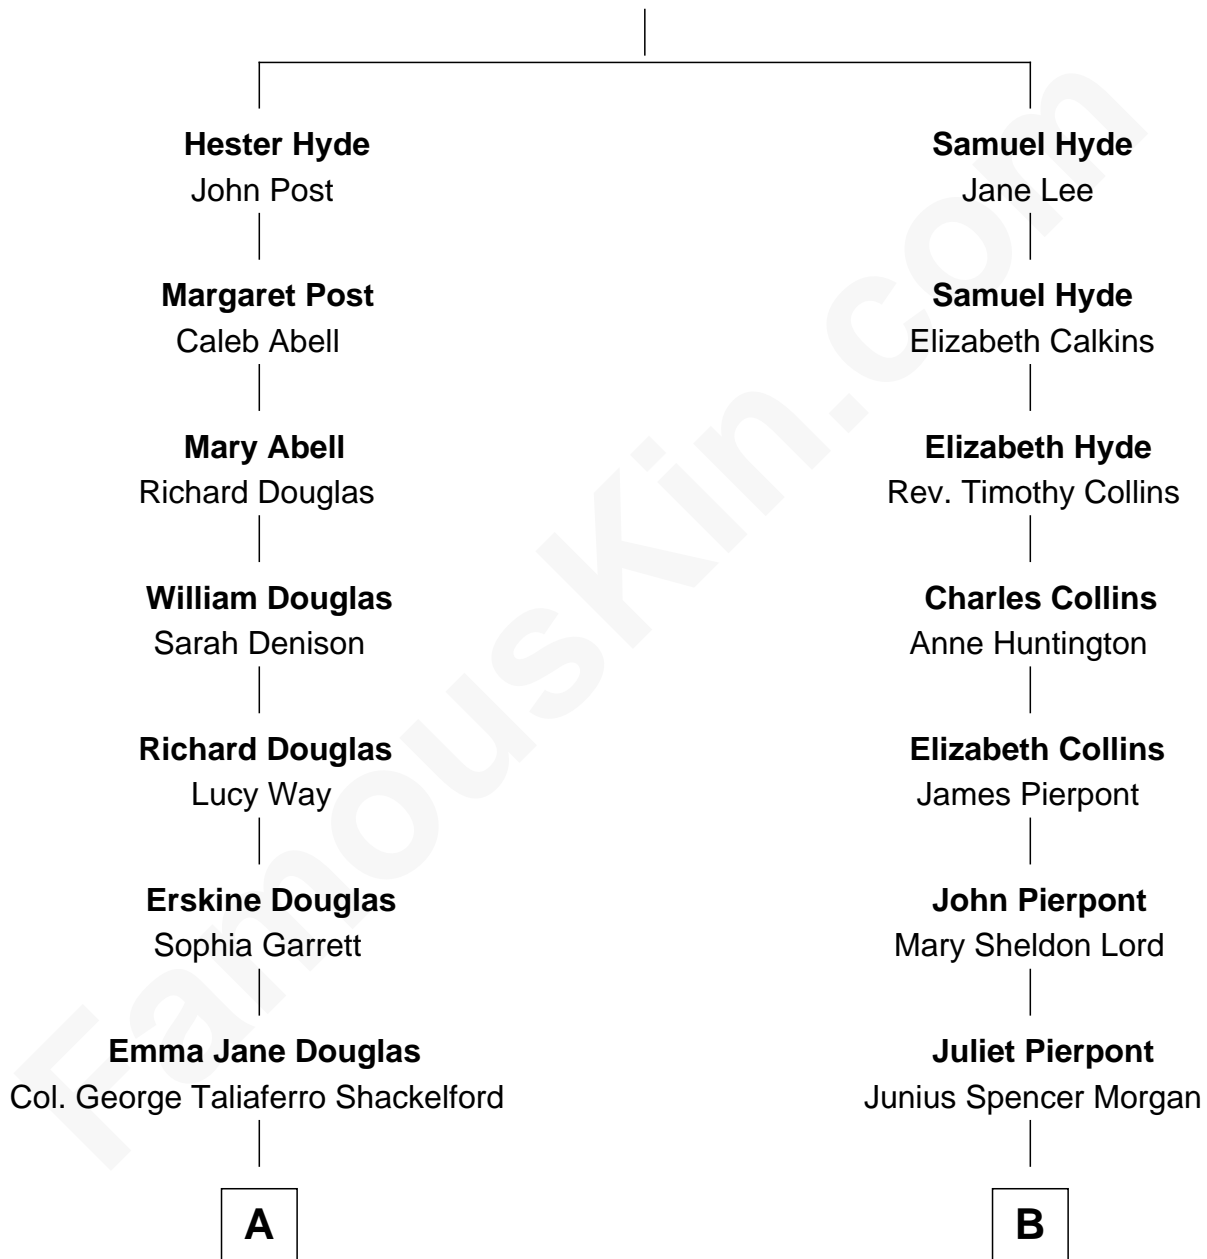

FamousKin.com Relationship Chart of

Illeana Douglas

TV and Movie Actress

8th cousin 2 times removed of

J.P. Morgan, Jr.

American Banker and Philanthropist

William Hyde

A

Lena Priscilla Shackelford
Edouard Gregory Hesselberg

Melvyn Edouard Hesselberg
Rosalind Hightower

Gregory Hesselberg
Joan Georgescu

Illeana Douglas
TV and Movie Actress

B

John Pierpont Morgan
Frances Louisa Tracy