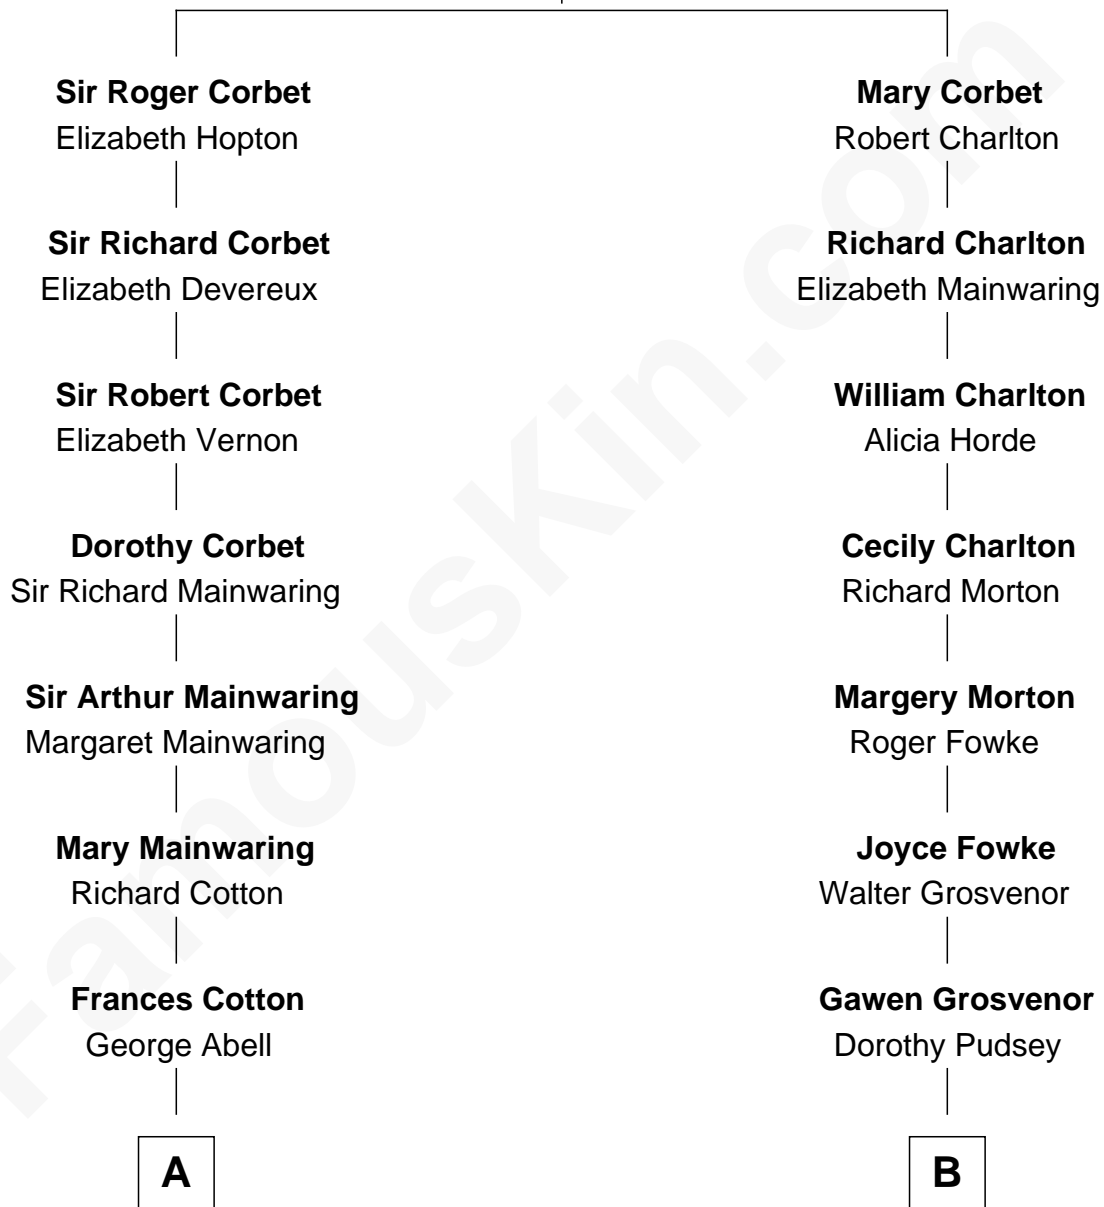

FamousKin.com Relationship Chart of

Illeana Douglas

TV and Movie Actress

14th cousin 3 times removed of

Fitzhugh Lee

40th Governor of Virginia

Sir Robert Corbet

Margaret - - - - -

A

Robert Abell
Joanna - - - - -

Caleb Abell
Margaret Post

Mary Abell
Richard Douglas

William Douglas
Sarah Denison

Richard Douglas
Lucy Way

Erskine Douglas
Sophia Garrett

Emma Jane Douglas
Col. George Taliaferro Shackelford