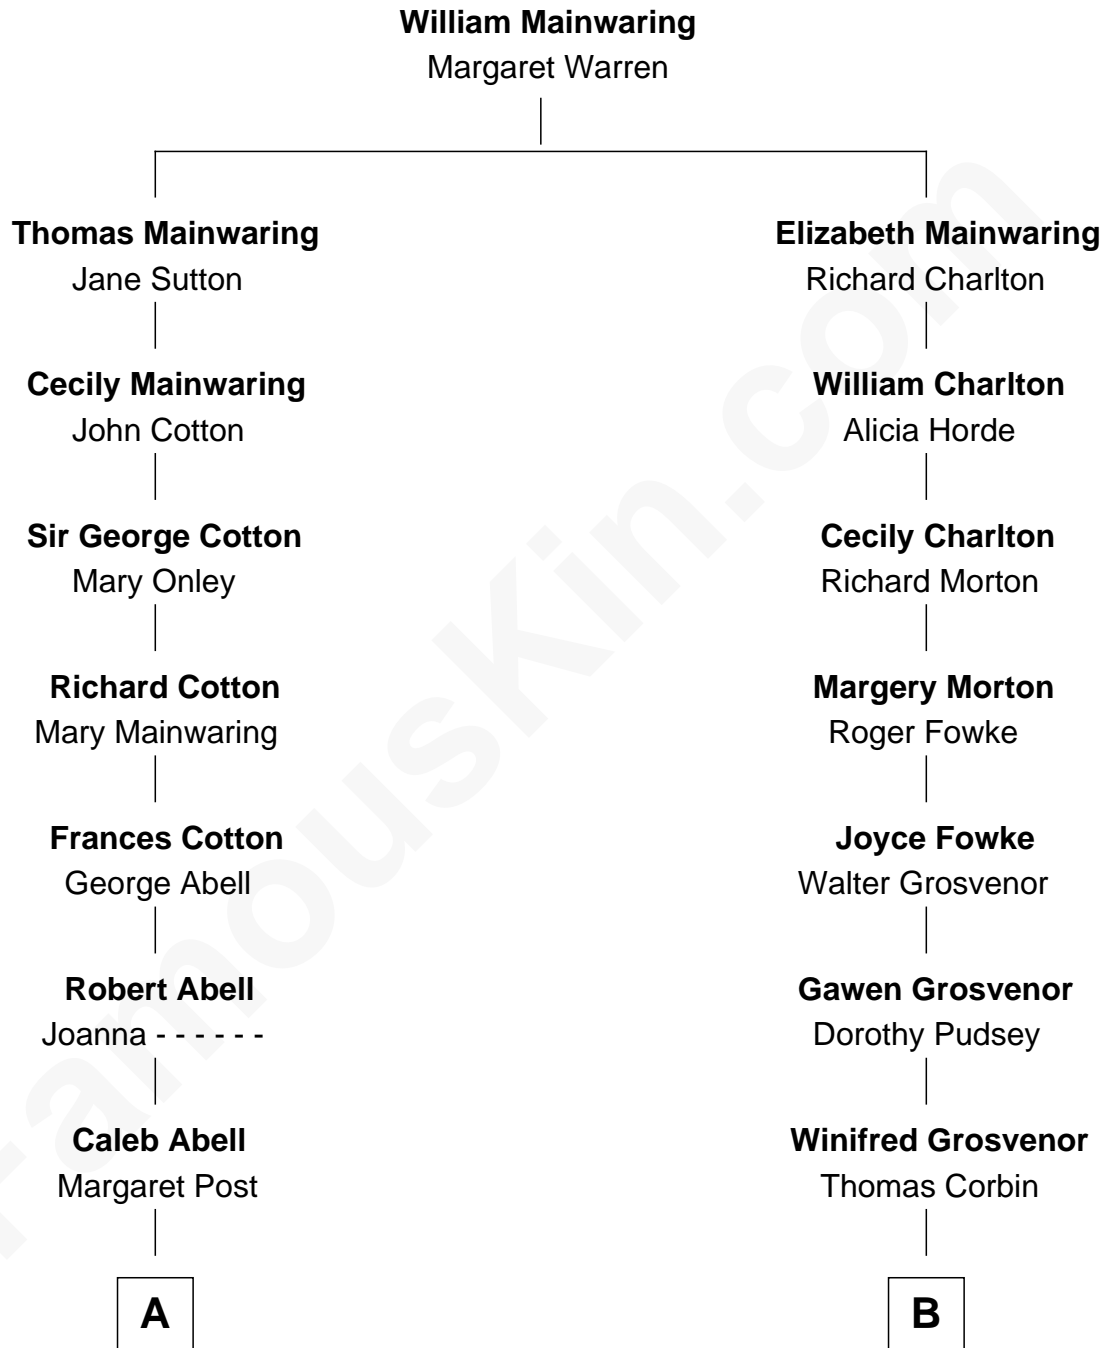

FamousKin.com Relationship Chart of

Ileana Douglas

TV and Movie Actress

11th cousin 4 times removed of

Thomas Sim Lee

2nd and 7th Governor of Maryland

A

Mary Abell

Richard Douglas

William Douglas

Sarah Denison

Richard Douglas

Lucy Way

Erskine Douglas

Sophia Garrett

Emma Jane Douglas

Col. George Taliaferro Shackelford

Lena Priscilla Shackelford

Edouard Gregory Hesselberg

Melvyn Edouard Hesselberg

Rosalind Hightower

Gregory Hesselberg

Joan Georgescu

Illeana Douglas