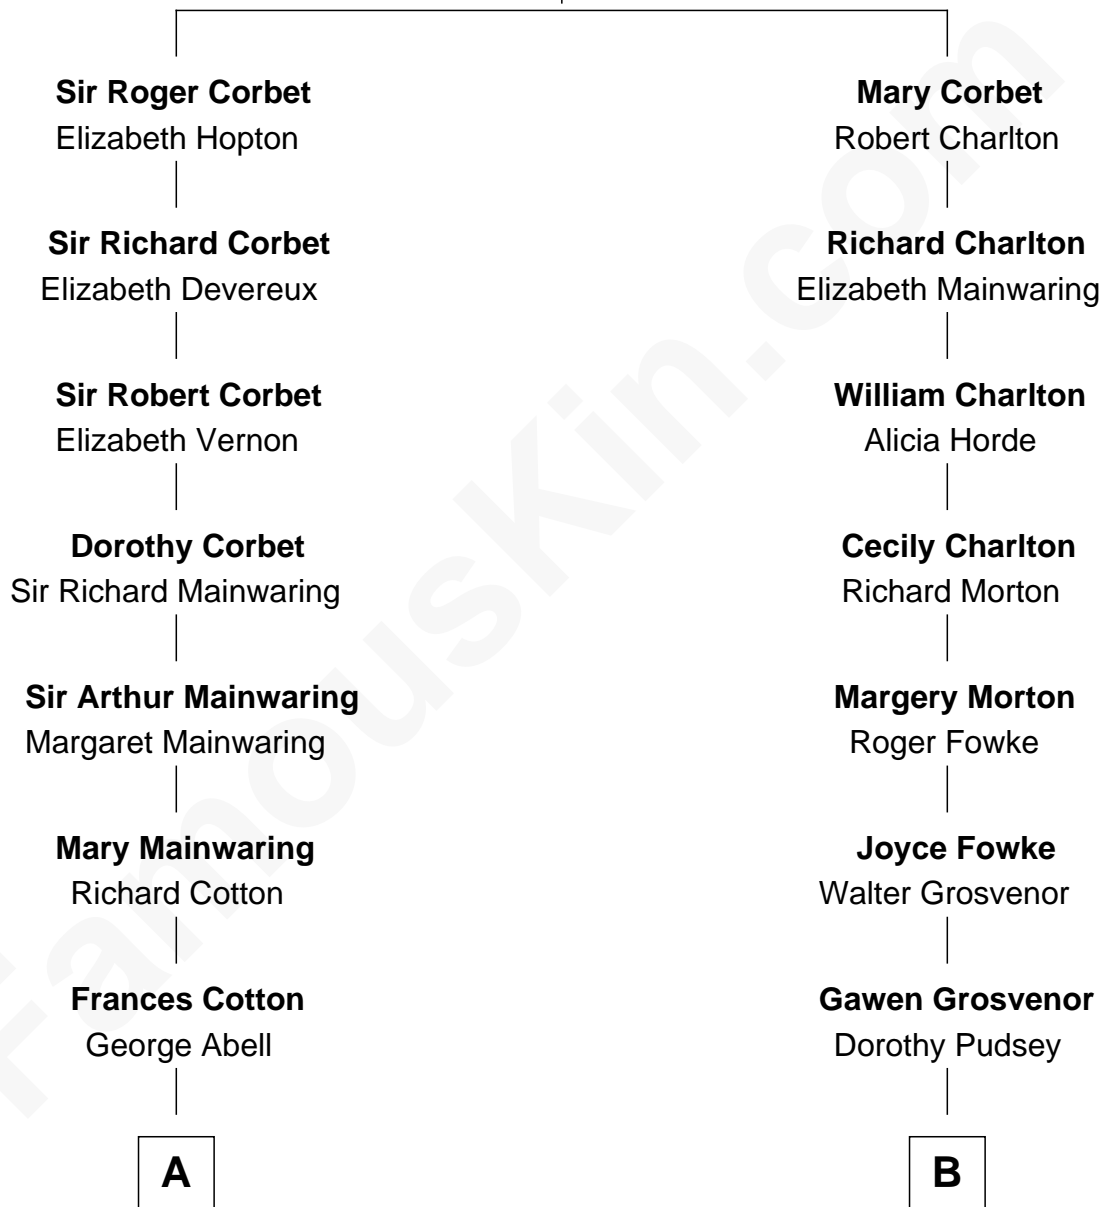

FamousKin.com Relationship Chart of

Ileana Douglas

TV and Movie Actress

12th cousin 5 times removed of

Thomas Sim Lee

2nd and 7th Governor of Maryland

Sir Robert Corbet

Margaret - - - - -

A

Robert Abell
Joanna - - - - -

Caleb Abell
Margaret Post

Mary Abell
Richard Douglas

William Douglas
Sarah Denison

Richard Douglas
Lucy Way

Erskine Douglas
Sophia Garrett

Emma Jane Douglas
Col. George Taliaferro Shackelford