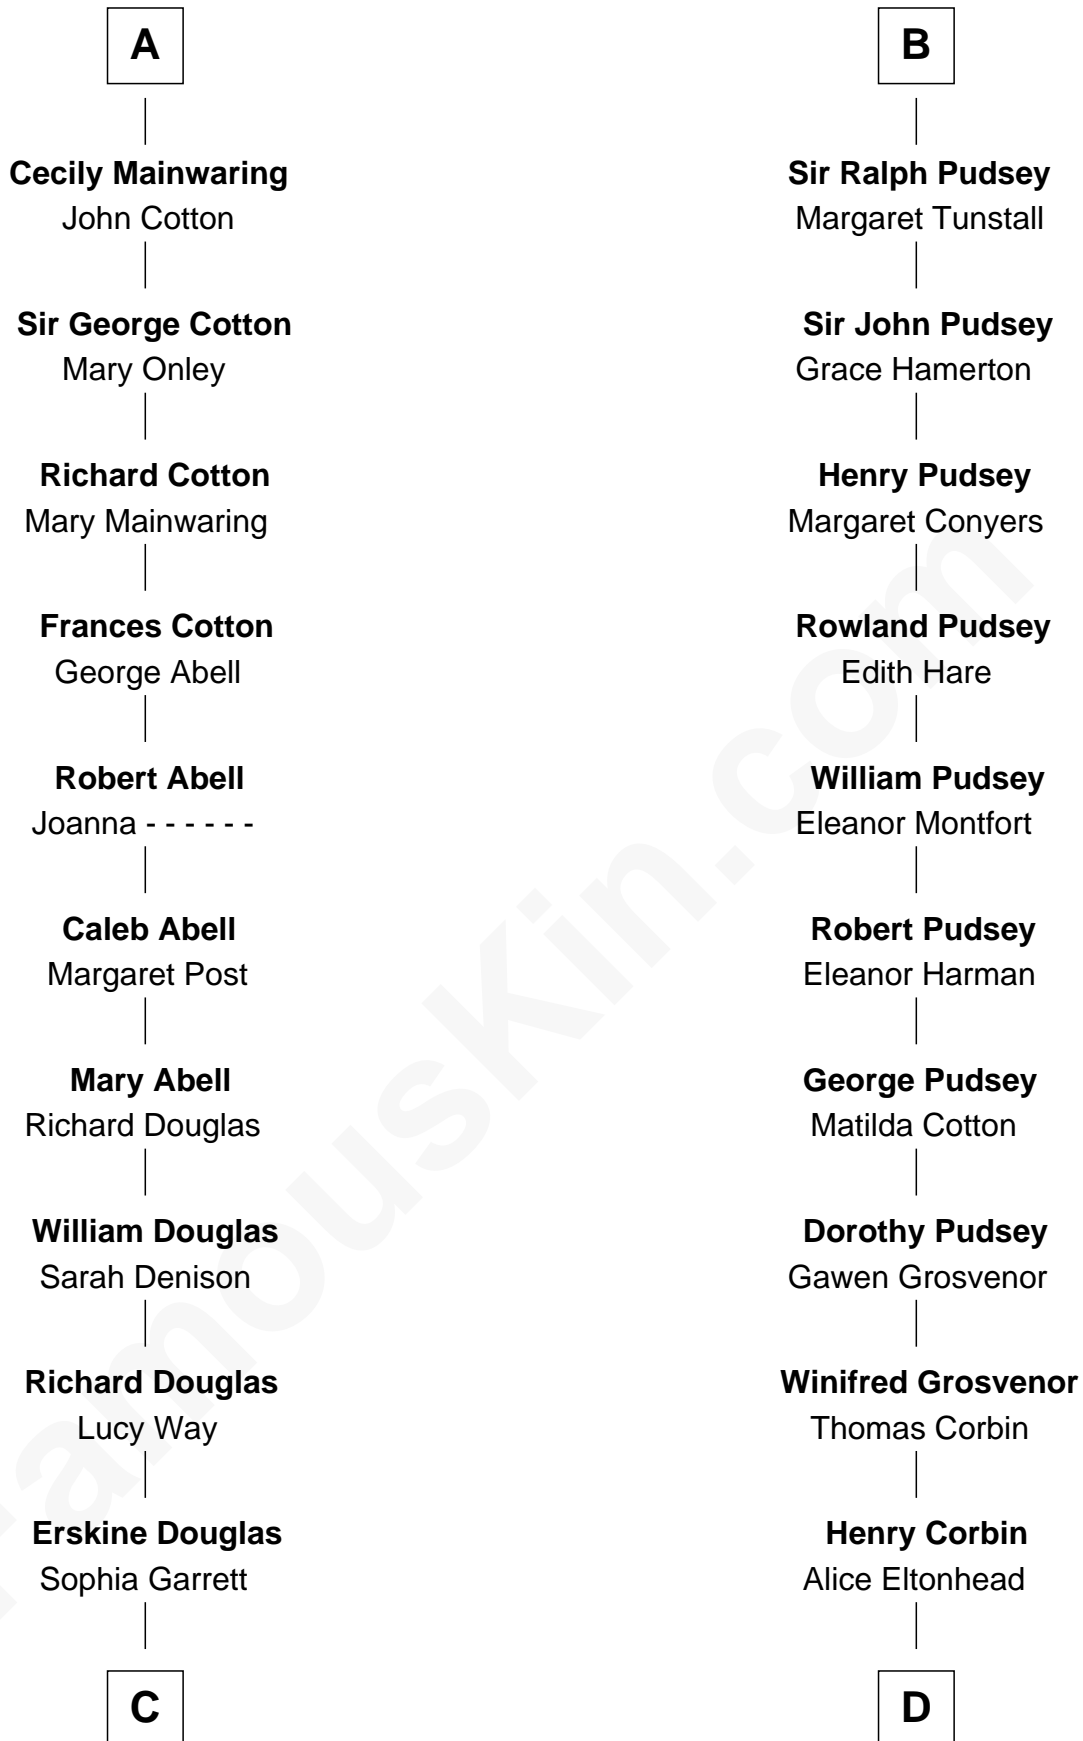

FamousKin.com Relationship Chart of

Ileana Douglas

TV and Movie Actress

20th cousin 1 time removed of

Thomas Sim Lee

2nd and 7th Governor of Maryland

Sir Richard FitzRoy

Rose de Dover

Jane Sutton
Thomas Mainwaring

A

Sir Richard de Dover
Maud of Angus

Isabel of Dover
David Strathbogie

John Strathbogie
Marjory of Mar

David Strathbogie
Joan Comyn

Sir Aymer de Atholl
Mary - - - - -

Isabel de Atholl
Sir Ralph Eure

Margaret Eure
Sir John Pudsey

B

C

Emma Jane Douglas
Col. George Taliaferro Shackelford

Lena Priscilla Shackelford
Edouard Gregory Hesselberg

Melvyn Edouard Hesselberg
Rosalind Hightower

Gregory Hesselberg
Joan Georgescu