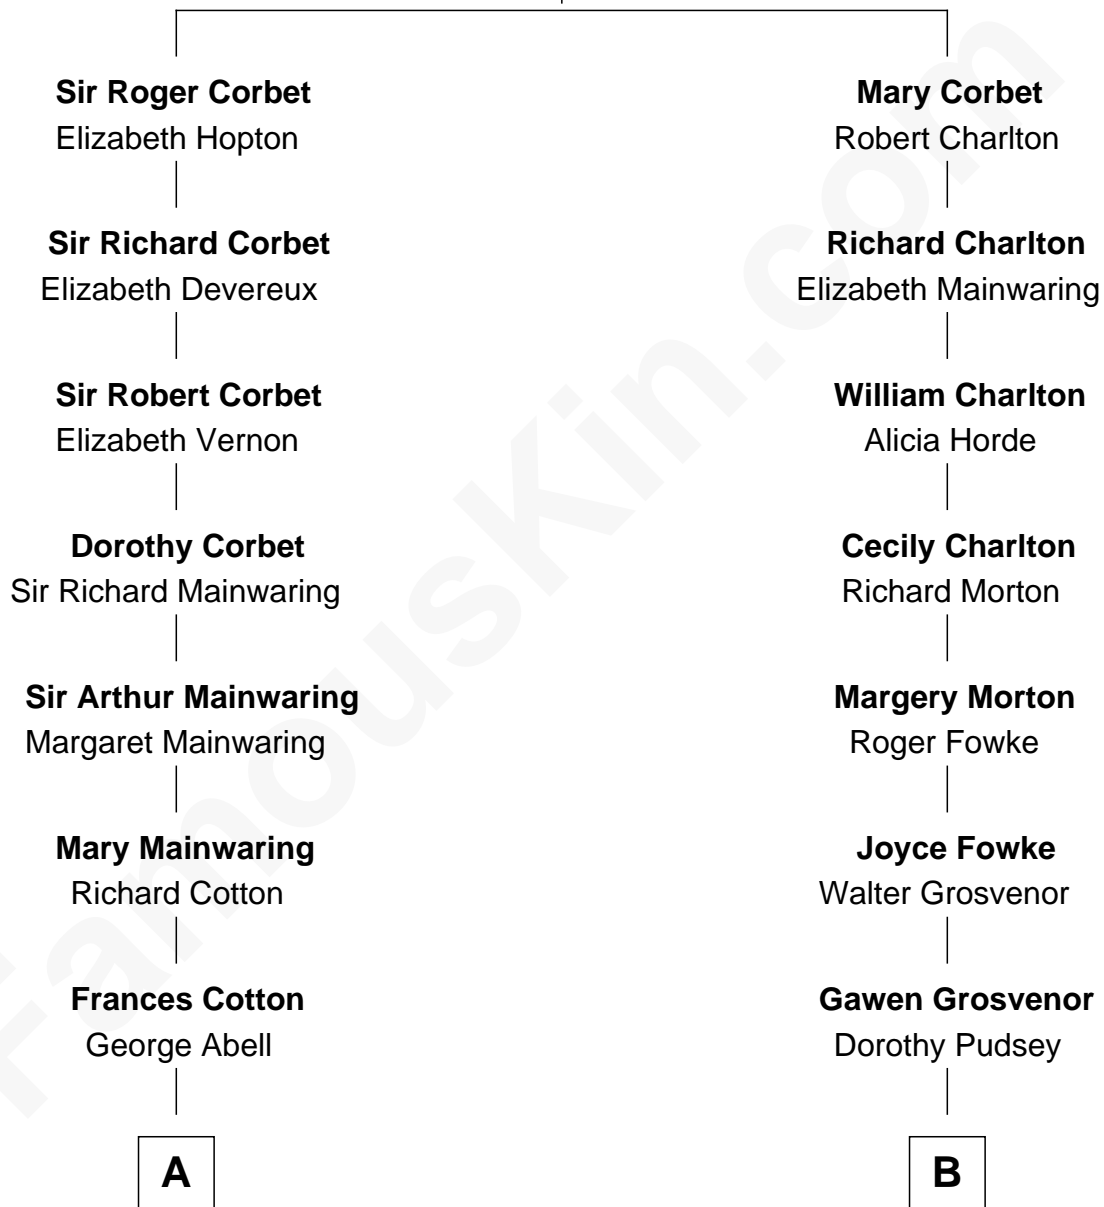

FamousKin.com Relationship Chart of

Ileana Douglas

TV and Movie Actress

13th cousin 4 times removed of

Edward Lloyd V

13th Governor of Maryland

Sir Robert Corbet

Margaret - - - - -

A

Robert Abell
Joanna - - - - -

Caleb Abell
Margaret Post

Mary Abell
Richard Douglas

William Douglas
Sarah Denison

Richard Douglas
Lucy Way

Erskine Douglas
Sophia Garrett

Emma Jane Douglas
Col. George Taliaferro Shackelford