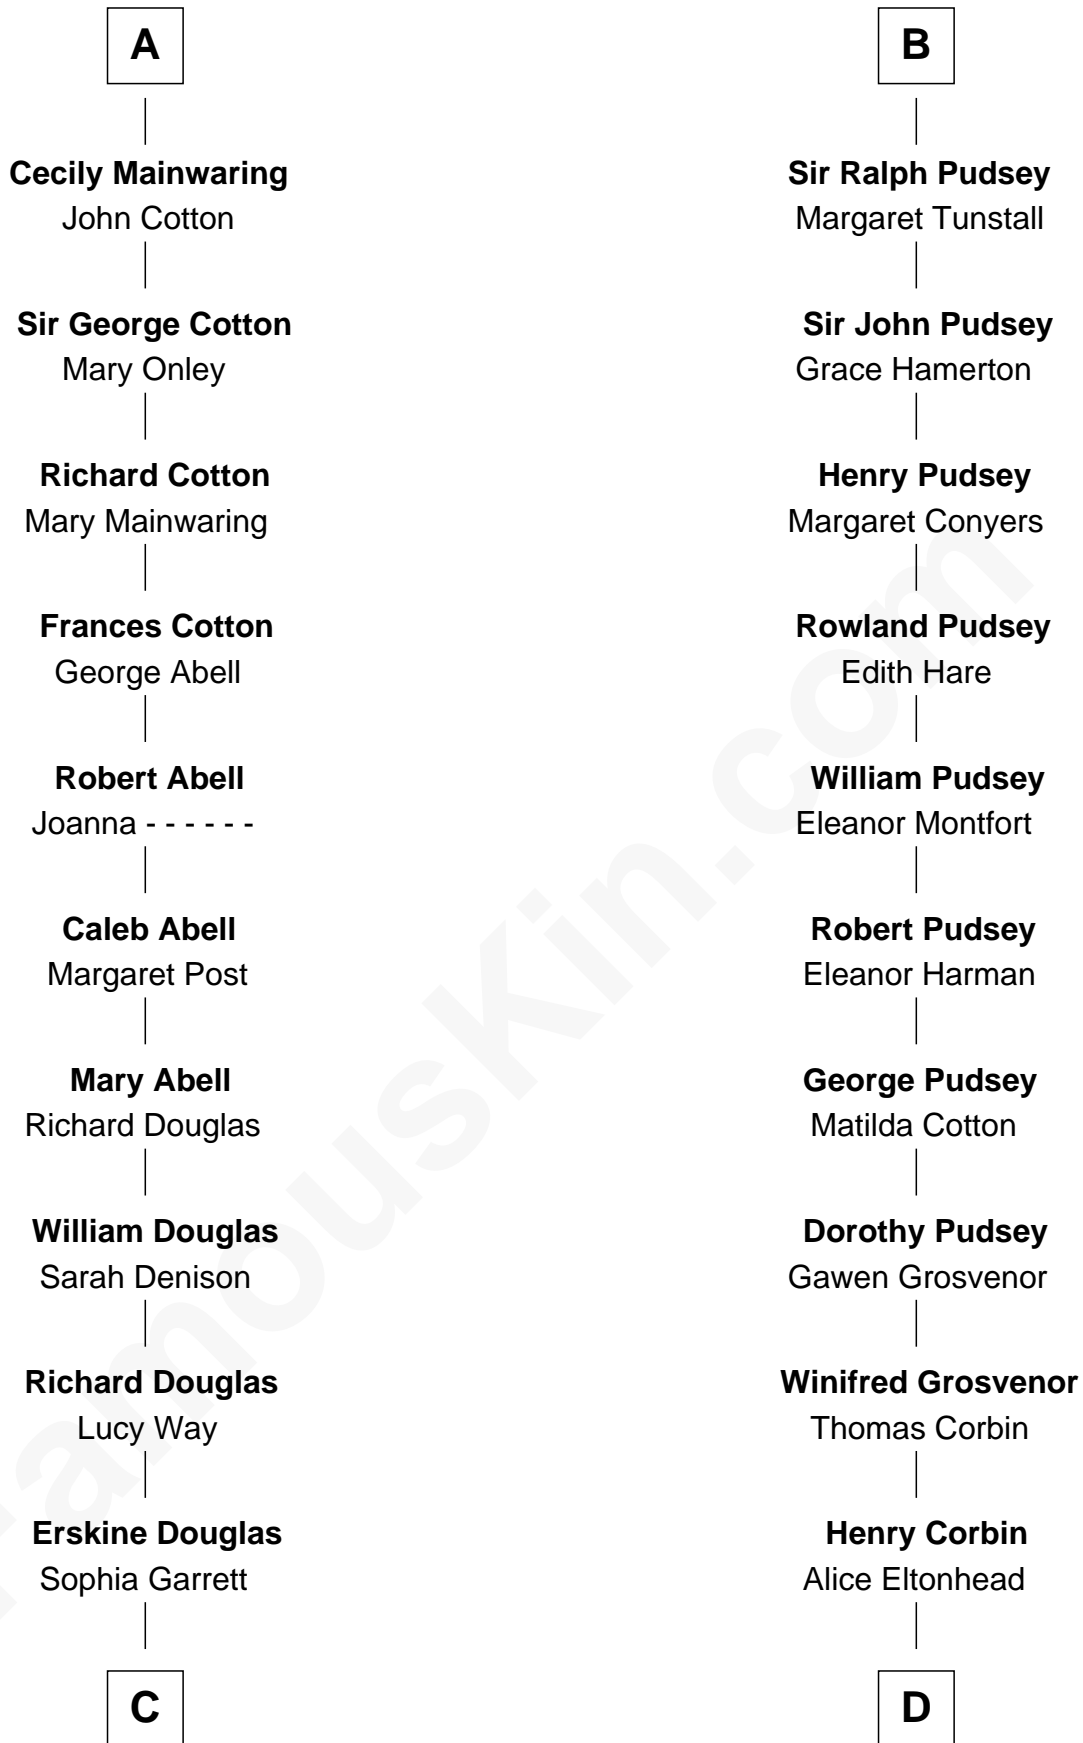

FamousKin.com Relationship Chart of

Ileana Douglas

TV and Movie Actress

21st cousin of

Edward Lloyd V

13th Governor of Maryland

Sir Richard FitzRoy

Rose de Dover

Jane Sutton
Thomas Mainwaring

A

Sir Richard de Dover
Maud of Angus

Isabel of Dover
David Strathbogie

John Strathbogie
Marjory of Mar

David Strathbogie
Joan Comyn

Sir Aymer de Atholl
Mary - - - - -

Isabel de Atholl
Sir Ralph Eure

Margaret Eure
Sir John Pudsey

B

C

Emma Jane Douglas
Col. George Taliaferro Shackelford

Lena Priscilla Shackelford
Edouard Gregory Hesselberg

Melvyn Edouard Hesselberg
Rosalind Hightower

Gregory Hesselberg
Joan Georgescu