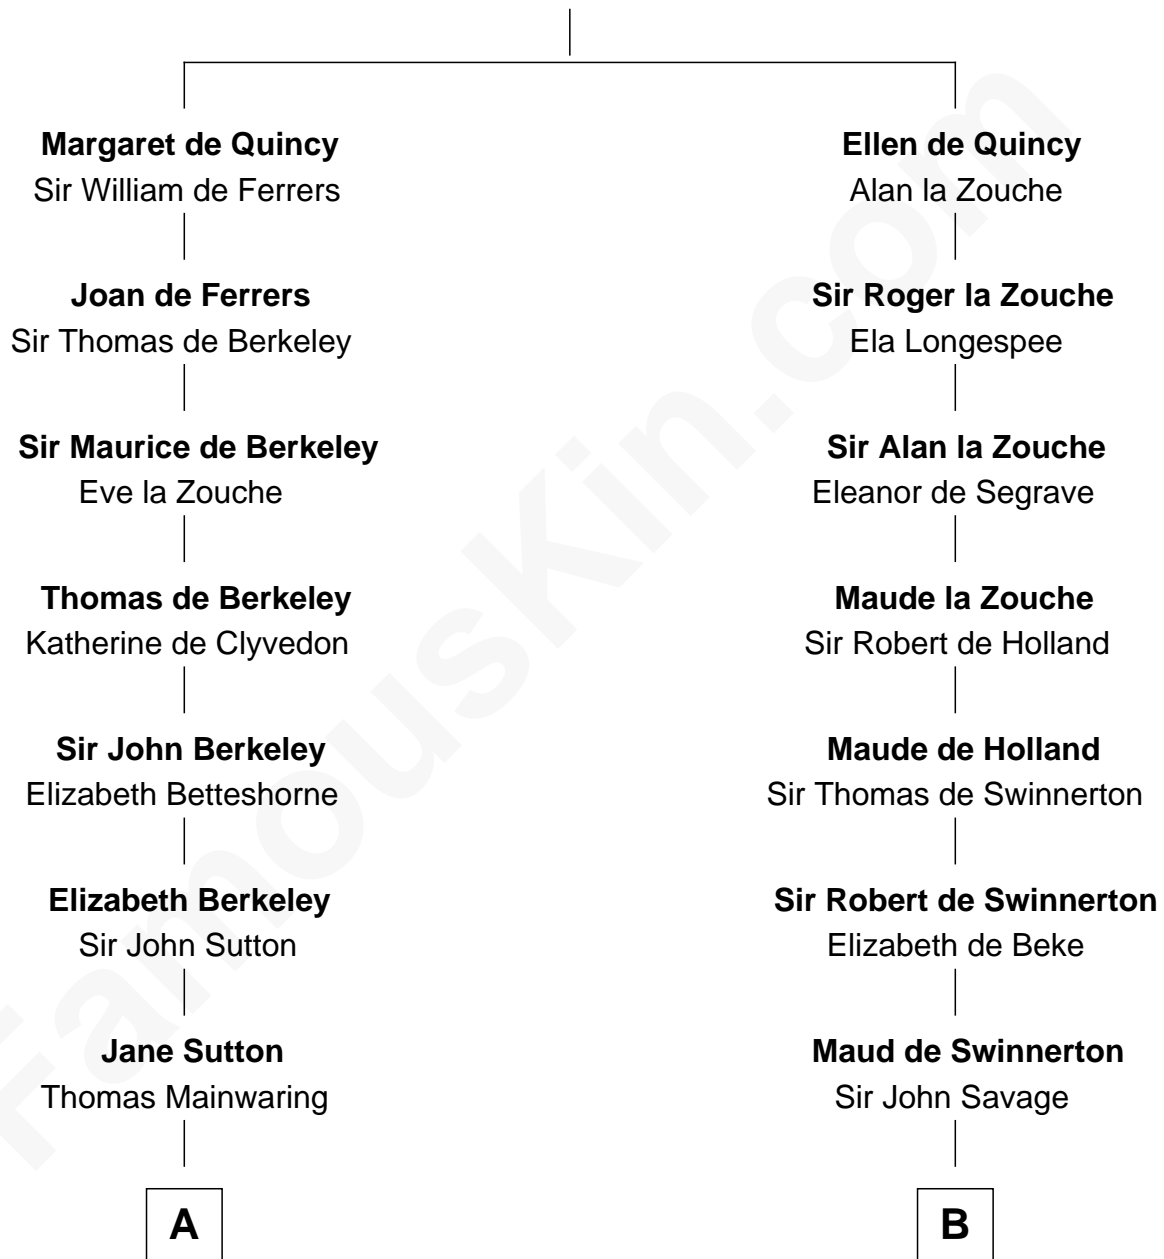

FamousKin.com Relationship Chart of

Ileana Douglas

TV and Movie Actress

19th cousin 2 times removed of

Edward Lloyd V

13th Governor of Maryland

Sir Roger de Quincy

Helen of Galloway

C

Emma Jane Douglas
Col. George Taliaferro Shackelford

Lena Priscilla Shackelford
Edouard Gregory Hesselberg

Melvyn Edouard Hesselberg
Rosalind Hightower

Gregory Hesselberg
Joan Georgescu

Illeana Douglas
TV and Movie Actress

D

John Tayloe
Rebecca Plater

Elizabeth Tayloe
Col. Edward Lloyd

Edward Lloyd V
13th Governor of Maryland