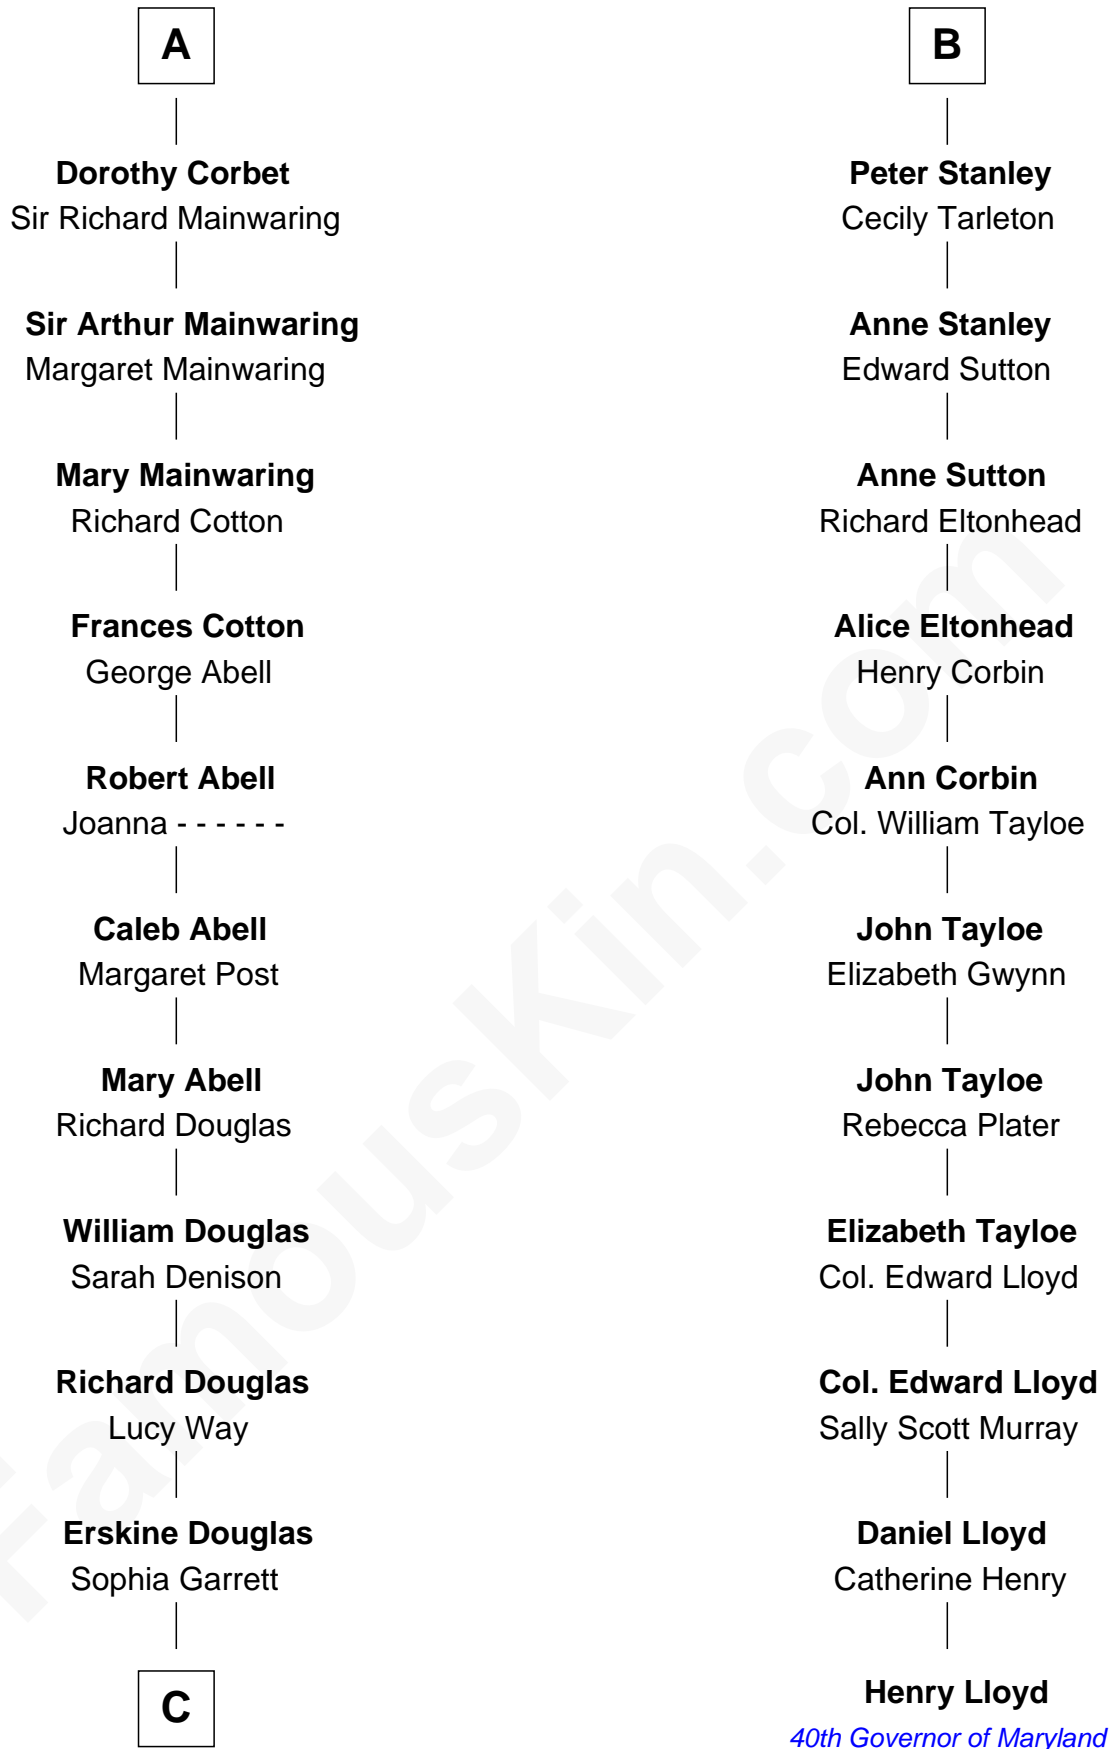

FamousKin.com Relationship Chart of

Ileana Douglas

TV and Movie Actress

17th cousin 4 times removed of

Henry Lloyd

40th Governor of Maryland

C

—
Emma Jane Douglas

Col. George Taliaferro Shackelford

—
Lena Priscilla Shackelford

Edouard Gregory Hesselberg

—
Melvyn Edouard Hesselberg

Rosalind Hightower

—
Gregory Hesselberg

Joan Georgescu

—
Illeana Douglas