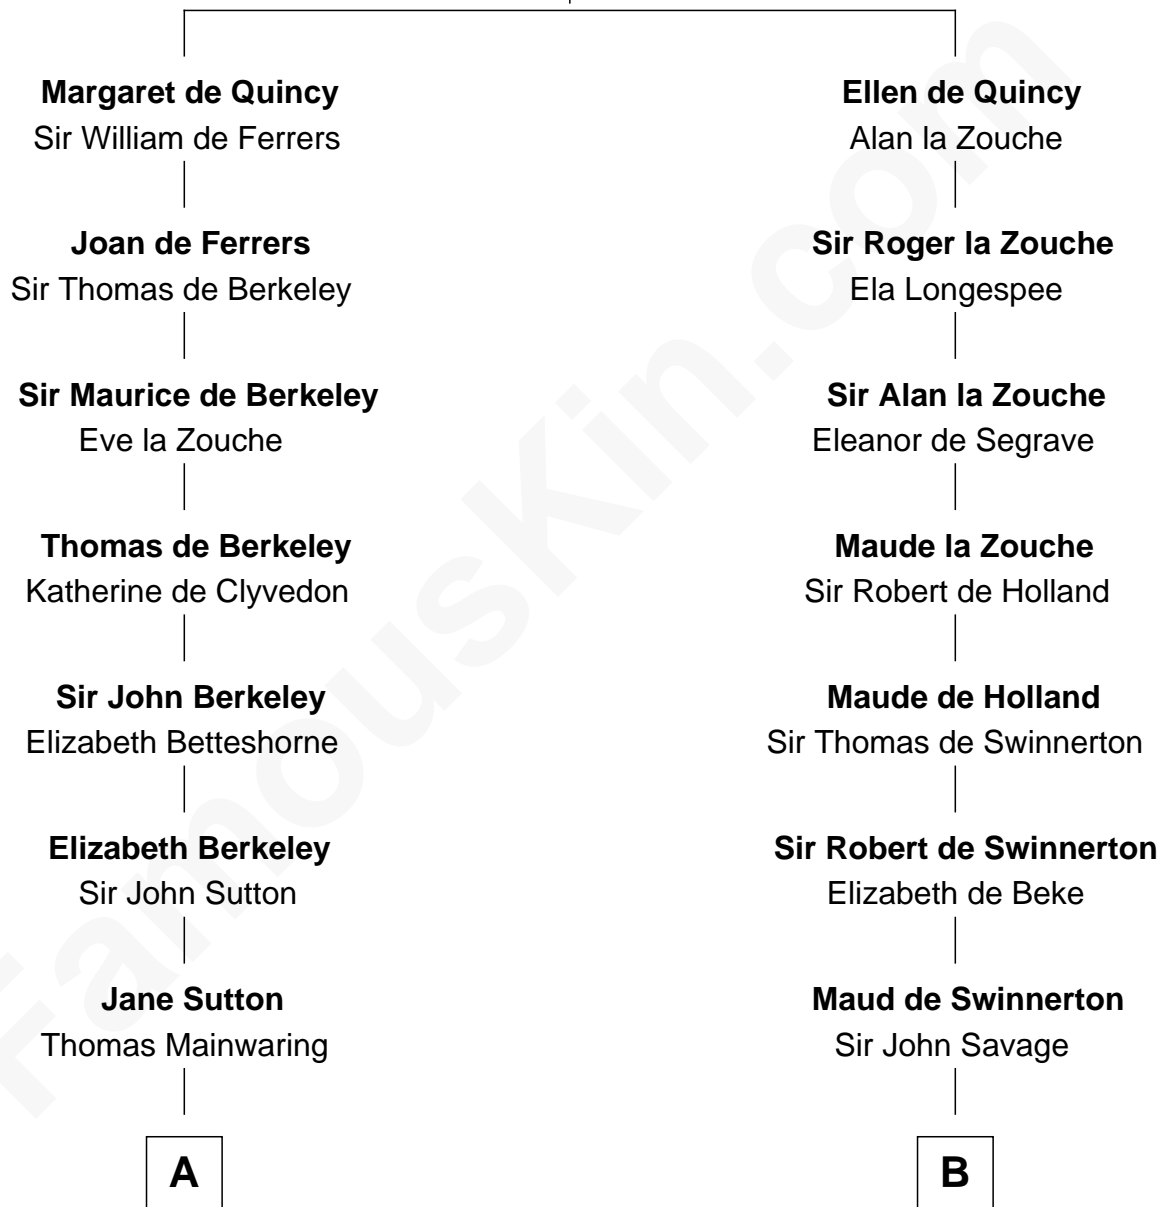

# FamousKin.com Relationship Chart of

**Ileana Douglas**

*TV and Movie Actress*

21st cousin of

**Henry Lloyd**

*40th Governor of Maryland*

**Sir Roger de Quincy**

*Helen of Galloway*

**C**

**Emma Jane Douglas**  
Col. George Taliaferro Shackelford

**Lena Priscilla Shackelford**  
Edouard Gregory Hesselberg

**Melvyn Edouard Hesselberg**  
Rosalind Hightower

**Gregory Hesselberg**  
Joan Georgescu