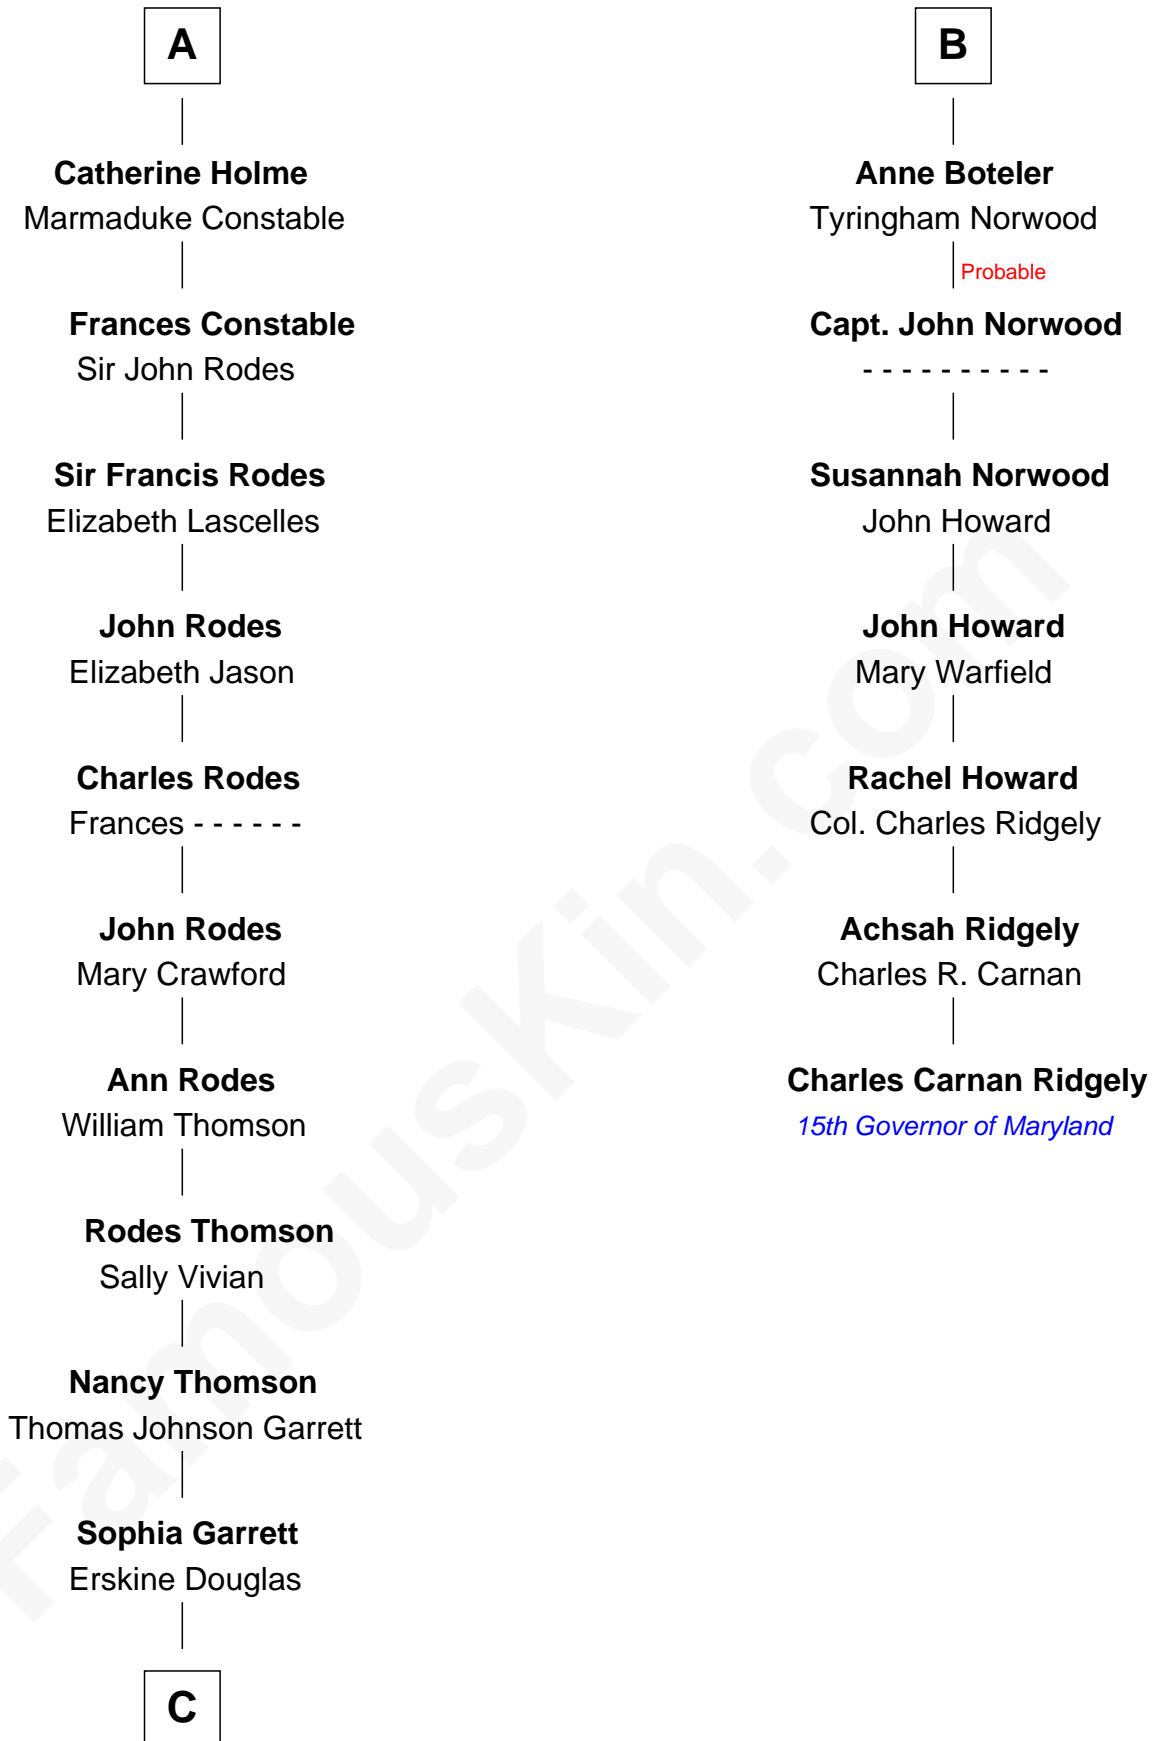

FamousKin.com Relationship Chart of

Ileana Douglas

TV and Movie Actress

13th cousin 8 times removed of

Charles Carnan Ridgely

15th Governor of Maryland

Sir Michael de la Pole

Katherine Wingfield

Michael de la Pole
Katherine de Stafford

Isabel de la Pole
Thomas Morley

Anne Morley
Sir John Hastings

Elizabeth Hastings
Sir Robert Hildyard

Sir Piers Hildyard
Joan de la See

Katherine Hildyard
William Holme

John Holme
Anne Aislaby

A

Sir Thomas de la Pole

Anne Cheney

Katherine de la Pole
Sir Miles Stapleton

Elizabeth Stapleton
Sir William Calthorpe

Anne Calthorpe
Sir Robert Drury

Elizabeth Drury
Sir Philip Boteler

Sir John Boteler
Grizel Roche

Sir Henry Boteler
Alice Pulter

B

C

Emma Jane Douglas
Col. George Taliaferro Shackelford

Lena Priscilla Shackelford
Edouard Gregory Hesselberg

Melvyn Edouard Hesselberg
Rosalind Hightower