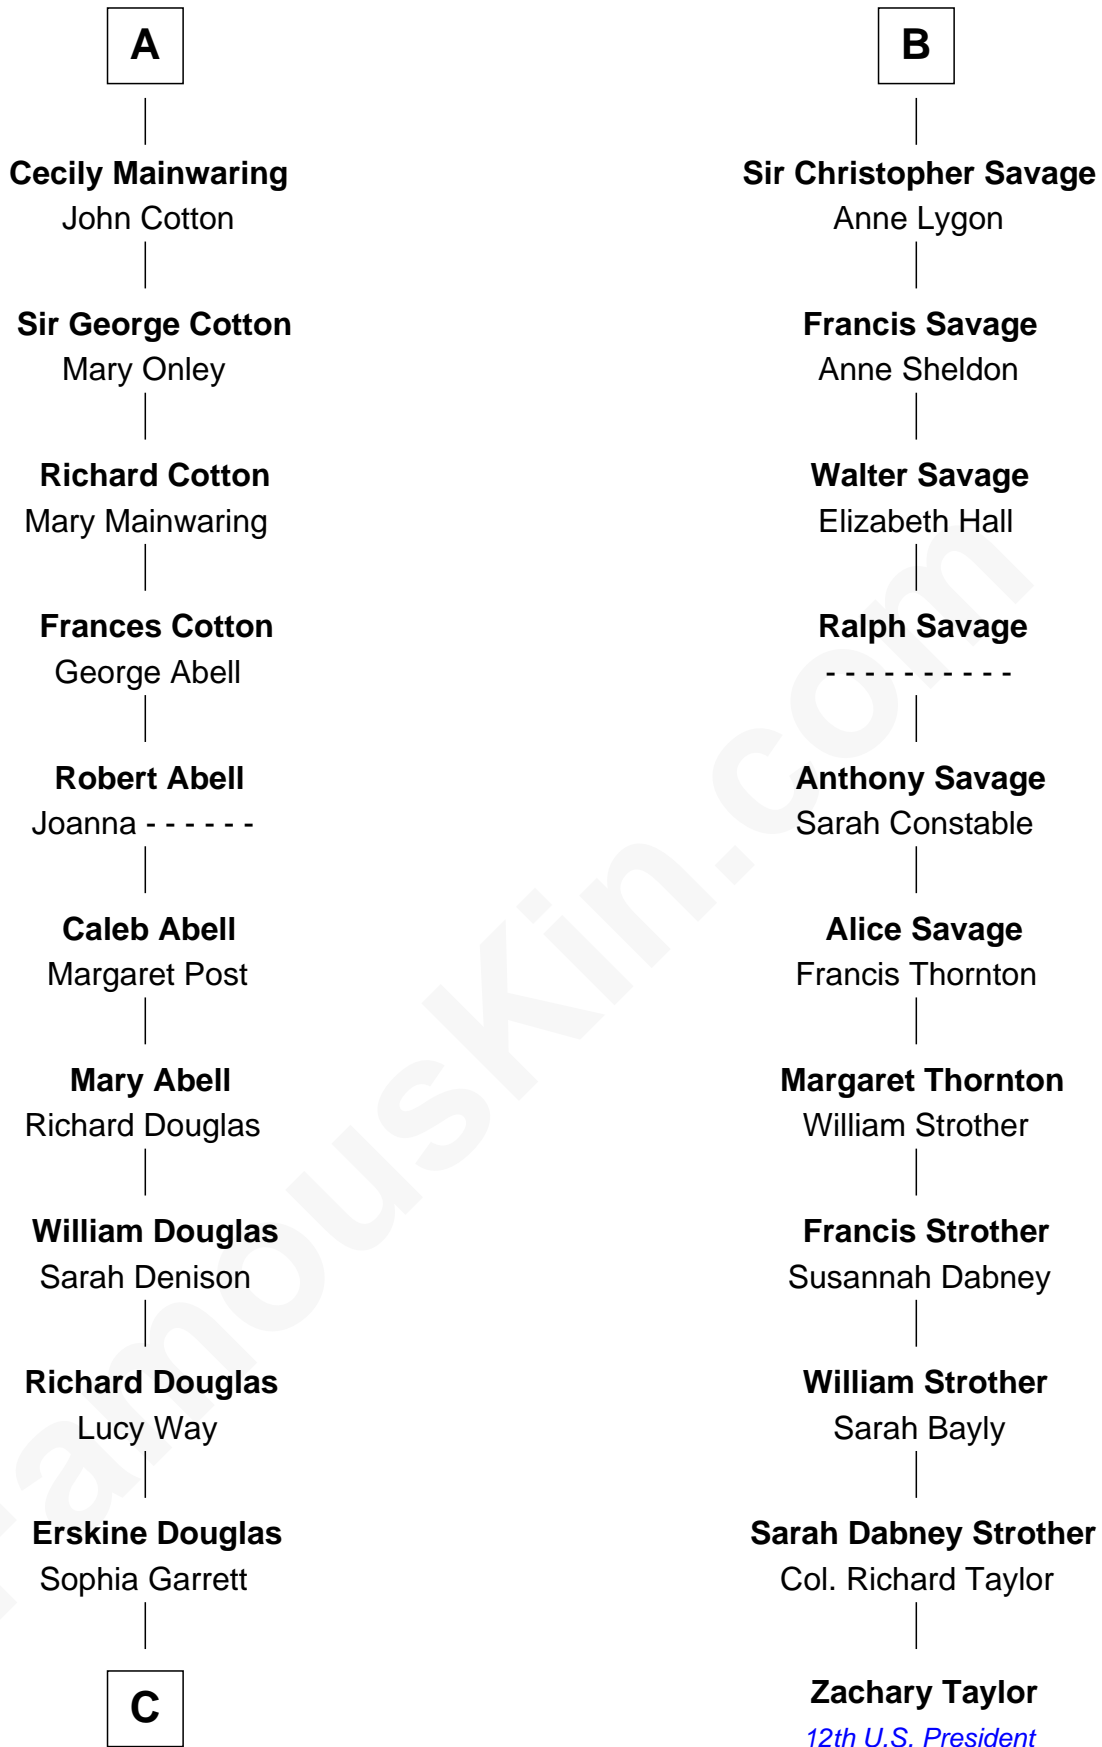

# FamousKin.com Relationship Chart of

**Illeana Douglas**

*TV and Movie Actress*

17th cousin 4 times removed of

**Zachary Taylor**

*12th U.S. President*

**Isabella de Beauchamp**

*with husband*  
*Sir Hugh le Despencer*

**Joan Goushill**  
Sir Thomas Stanley

**Sir John Sutton**  
Elizabeth Berkeley

**Katherine Stanley**  
Sir John Savage

**Jane Sutton**  
Thomas Mainwaring

**Sir Christopher Savage**  
Anne Stanley

**A**

**B**

**C**

**Emma Jane Douglas**  
Col. George Taliaferro Shackelford

**Lena Priscilla Shackelford**  
Edouard Gregory Hesselberg

**Melvyn Edouard Hesselberg**  
Rosalind Hightower

**Gregory Hesselberg**  
Joan Georgescu