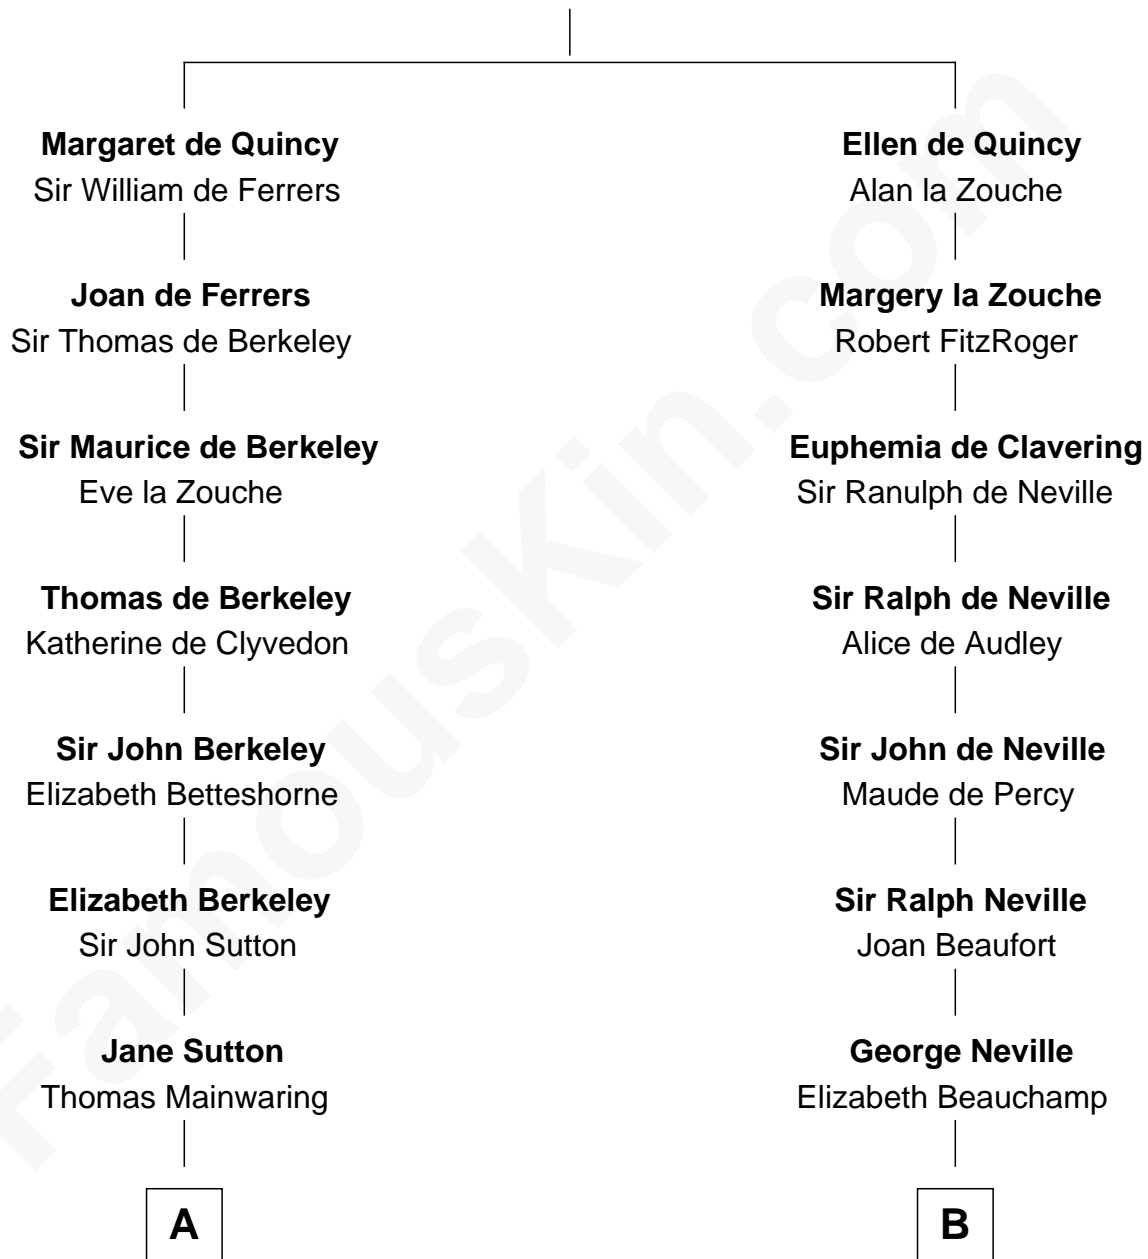

FamousKin.com

Relationship Chart of

Illeana Douglas

TV and Movie Actress

19th cousin 2 times removed of

Zachary Taylor

12th U.S. President

Sir Roger de Quincy

Helen of Galloway

C

Emma Jane Douglas
Col. George Taliaferro Shackelford

Lena Priscilla Shackelford
Edouard Gregory Hesselberg

Melvyn Edouard Hesselberg
Rosalind Hightower

Gregory Hesselberg
Joan Georgescu

Illeana Douglas
TV and Movie Actress

D

William Strother
Sarah Bayly

Sarah Dabney Strother
Col. Richard Taylor

Zachary Taylor
12th U.S. President