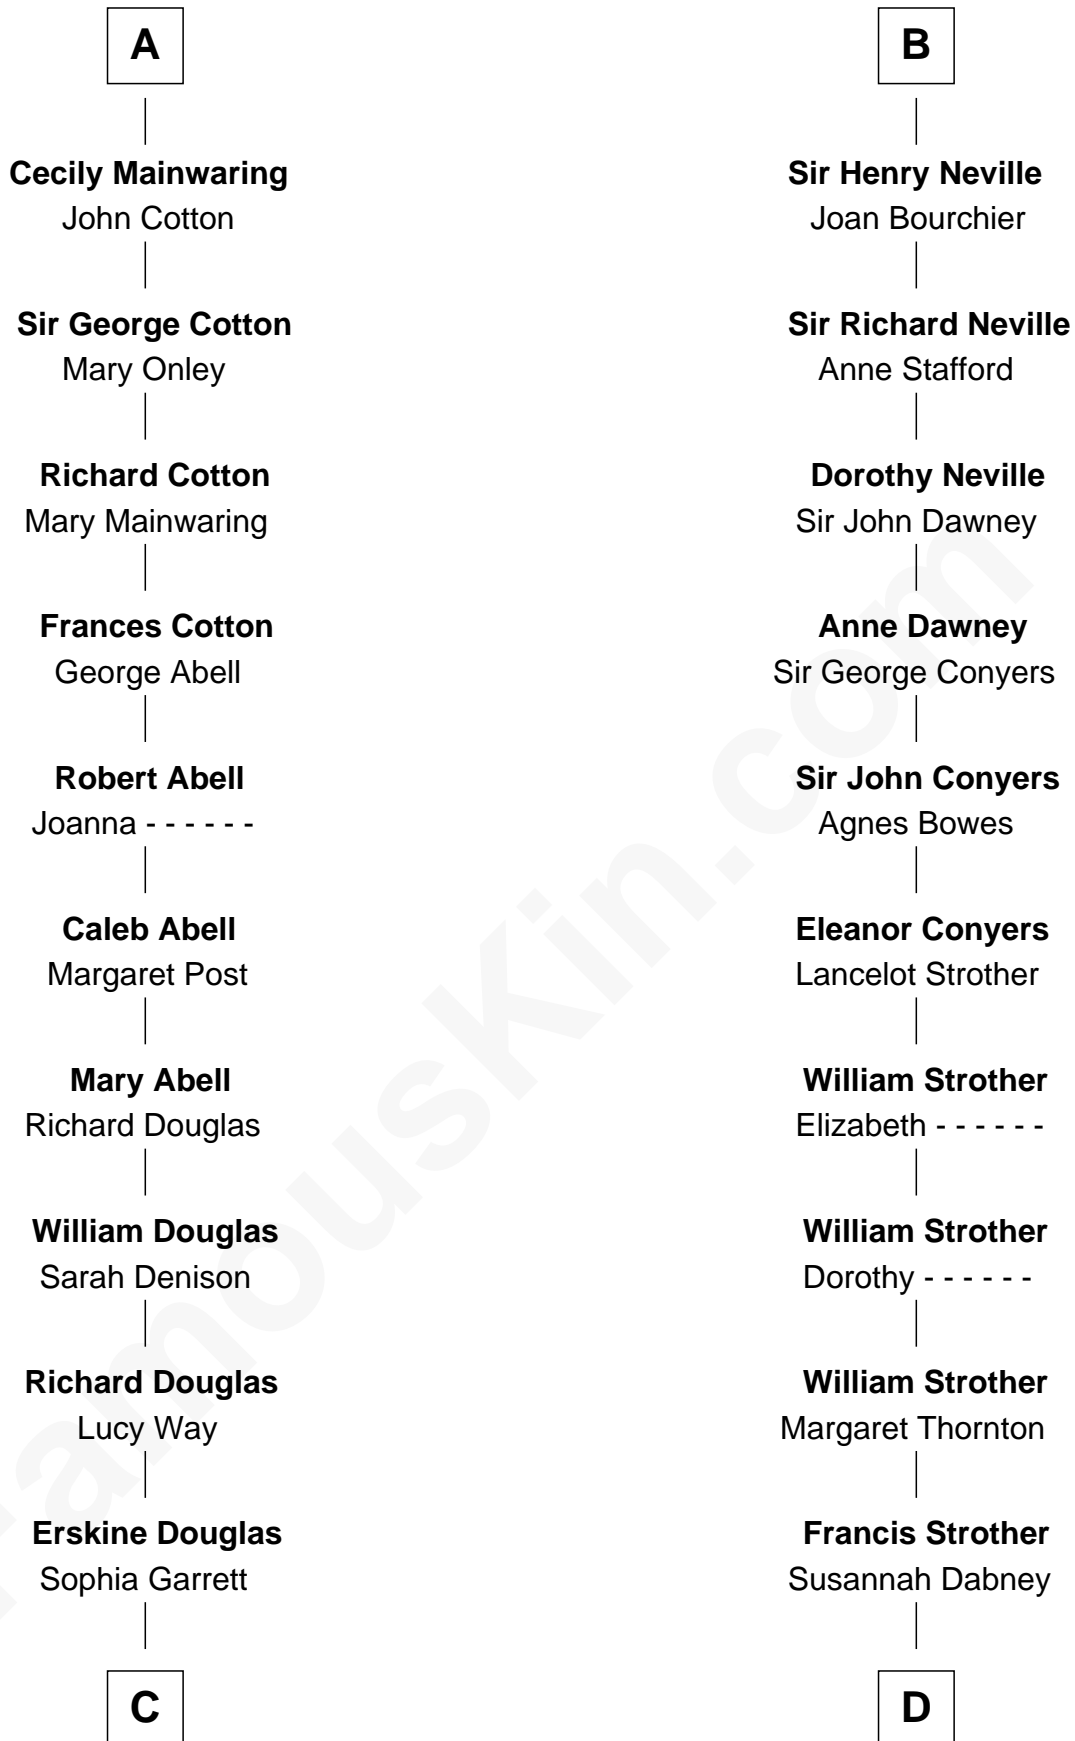

FamousKin.com

Relationship Chart of

Illeana Douglas

TV and Movie Actress

19th cousin 2 times removed of

Zachary Taylor

12th U.S. President

Sir Roger de Quincy

Helen of Galloway

C

Emma Jane Douglas
Col. George Taliaferro Shackelford

Lena Priscilla Shackelford
Edouard Gregory Hesselberg

Melvyn Edouard Hesselberg
Rosalind Hightower

Gregory Hesselberg
Joan Georgescu

Illeana Douglas
TV and Movie Actress

D

William Strother
Sarah Bayly

Sarah Dabney Strother
Col. Richard Taylor

Zachary Taylor
12th U.S. President