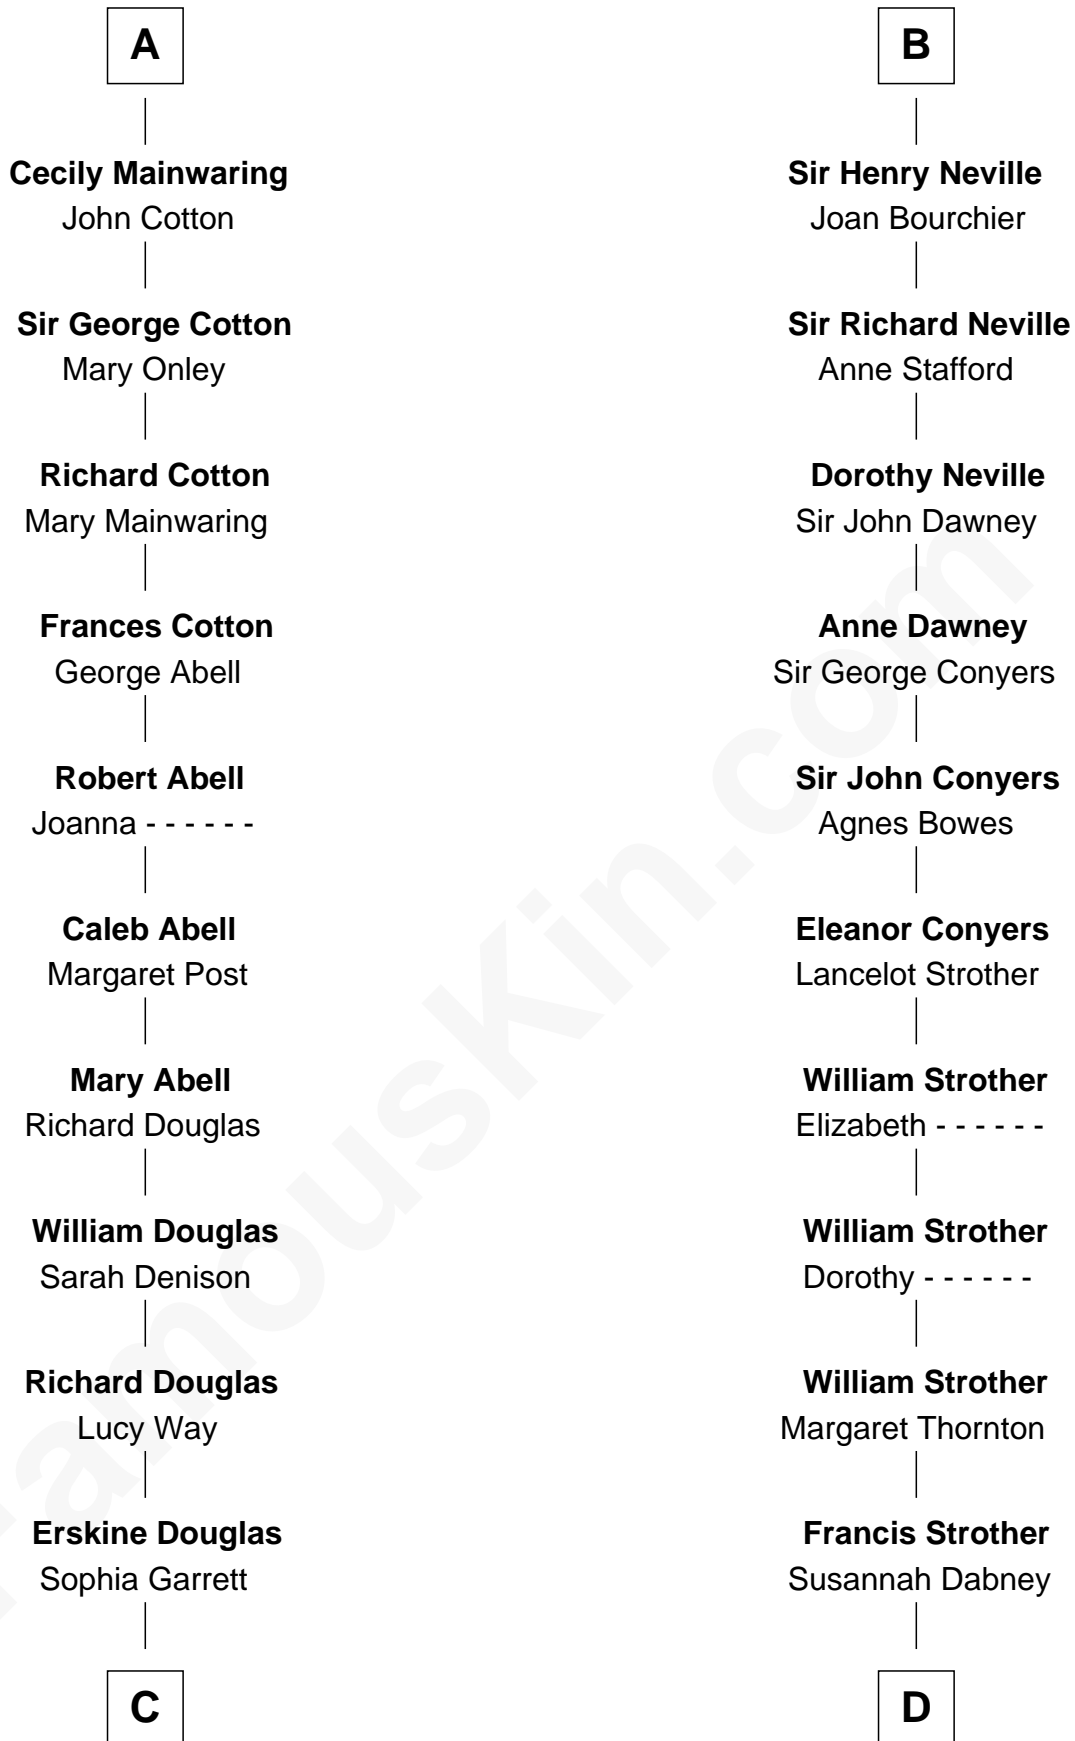

FamousKin.com Relationship Chart of

Illeana Douglas

TV and Movie Actress

19th cousin 2 times removed of

Zachary Taylor

12th U.S. President

William de Braiose

Eva Marshal

Eve de Braiose
Sir William de Cantilupe

Milicent de Cantilupe
Eudo la Zouche

Eve la Zouche
Sir Maurice de Berkeley

Thomas de Berkeley
Katherine de Clyvedon

Sir John Berkeley
Elizabeth Betteshorne

Elizabeth Berkeley
Sir John Sutton

Jane Sutton
Thomas Mainwaring

A

Maud de Braose
Roger Mortimer

Sir Edmund Mortimer
Margaret de Fiennes

Iseult de Mortimer
Sir Hugh I de Audley

Alice de Audley
Sir Ralph de Neville

Sir John de Neville
Maude de Percy

Sir Ralph Neville
Joan Beaufort

George Neville
Elizabeth Beauchamp

B

C

Emma Jane Douglas
Col. George Taliaferro Shackelford

Lena Priscilla Shackelford
Edouard Gregory Hesselberg

Melvyn Edouard Hesselberg
Rosalind Hightower