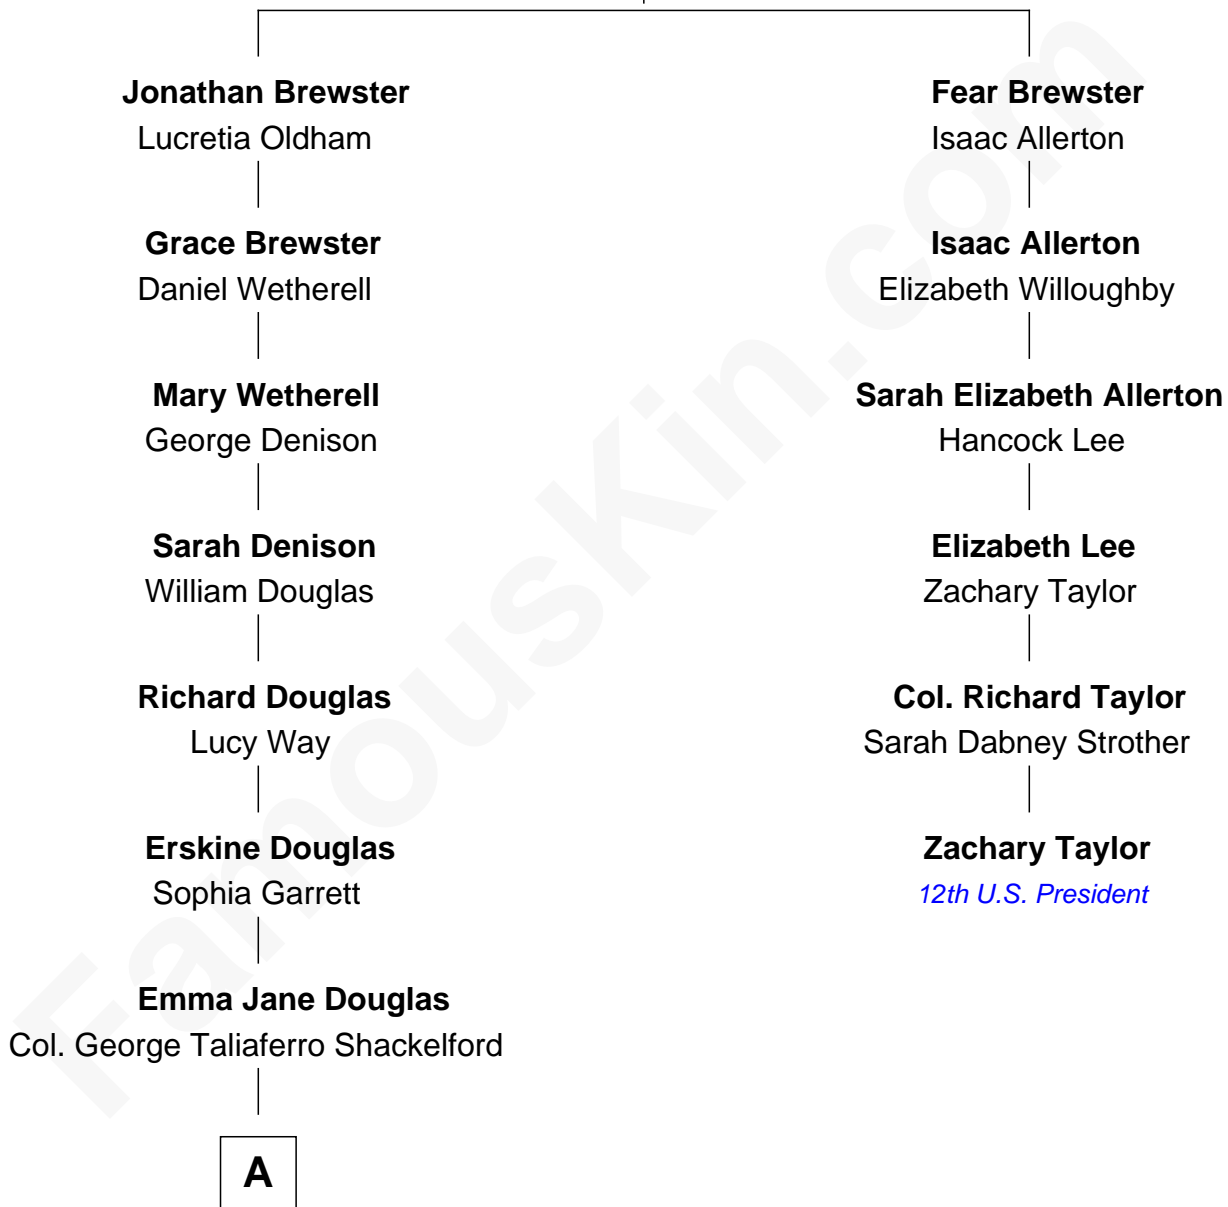

FamousKin.com Relationship Chart of

Illeana Douglas

TV and Movie Actress

5th cousin 5 times removed of

Zachary Taylor

12th U.S. President

William Brewster

Mary - - - - -

A

—
Lena Priscilla Shackelford
Edouard Gregory Hesselberg

—
Melvyn Edouard Hesselberg
Rosalind Hightower

—
Gregory Hesselberg
Joan Georgescu

—
Illeana Douglas
TV and Movie Actress

FamousKin.com