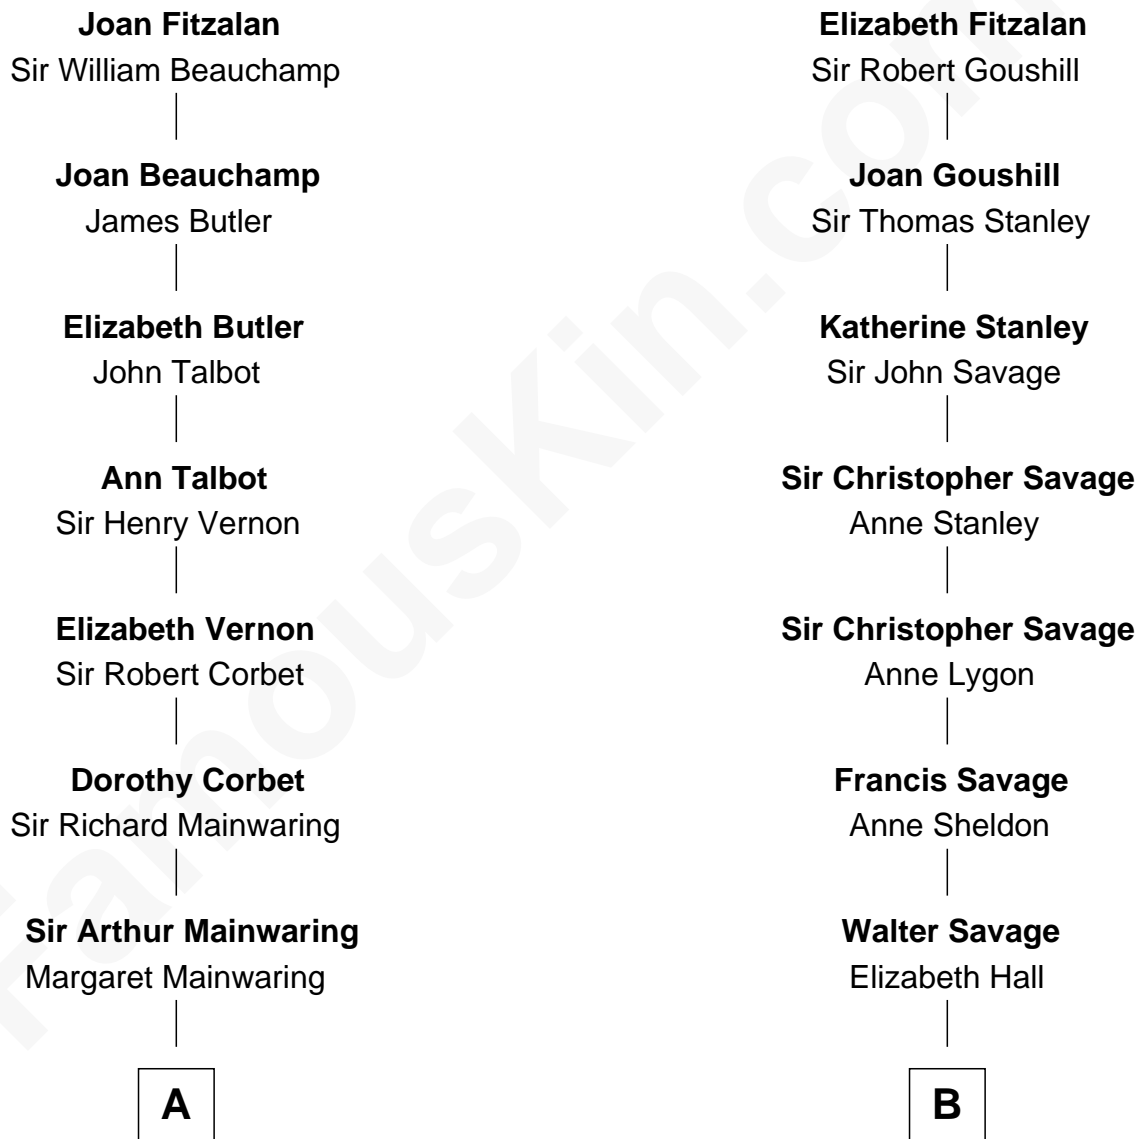

FamousKin.com Relationship Chart of

Illeana Douglas

TV and Movie Actress

14th cousin 5 times removed of

Zachary Taylor

12th U.S. President

Sir Richard Fitzalan

Elizabeth de Bohun

C

—
Melvyn Edouard Hesselberg

Rosalind Hightower

—
Gregory Hesselberg

Joan Georgescu

—
Illeana Douglas

TV and Movie Actress

FamousKin.com