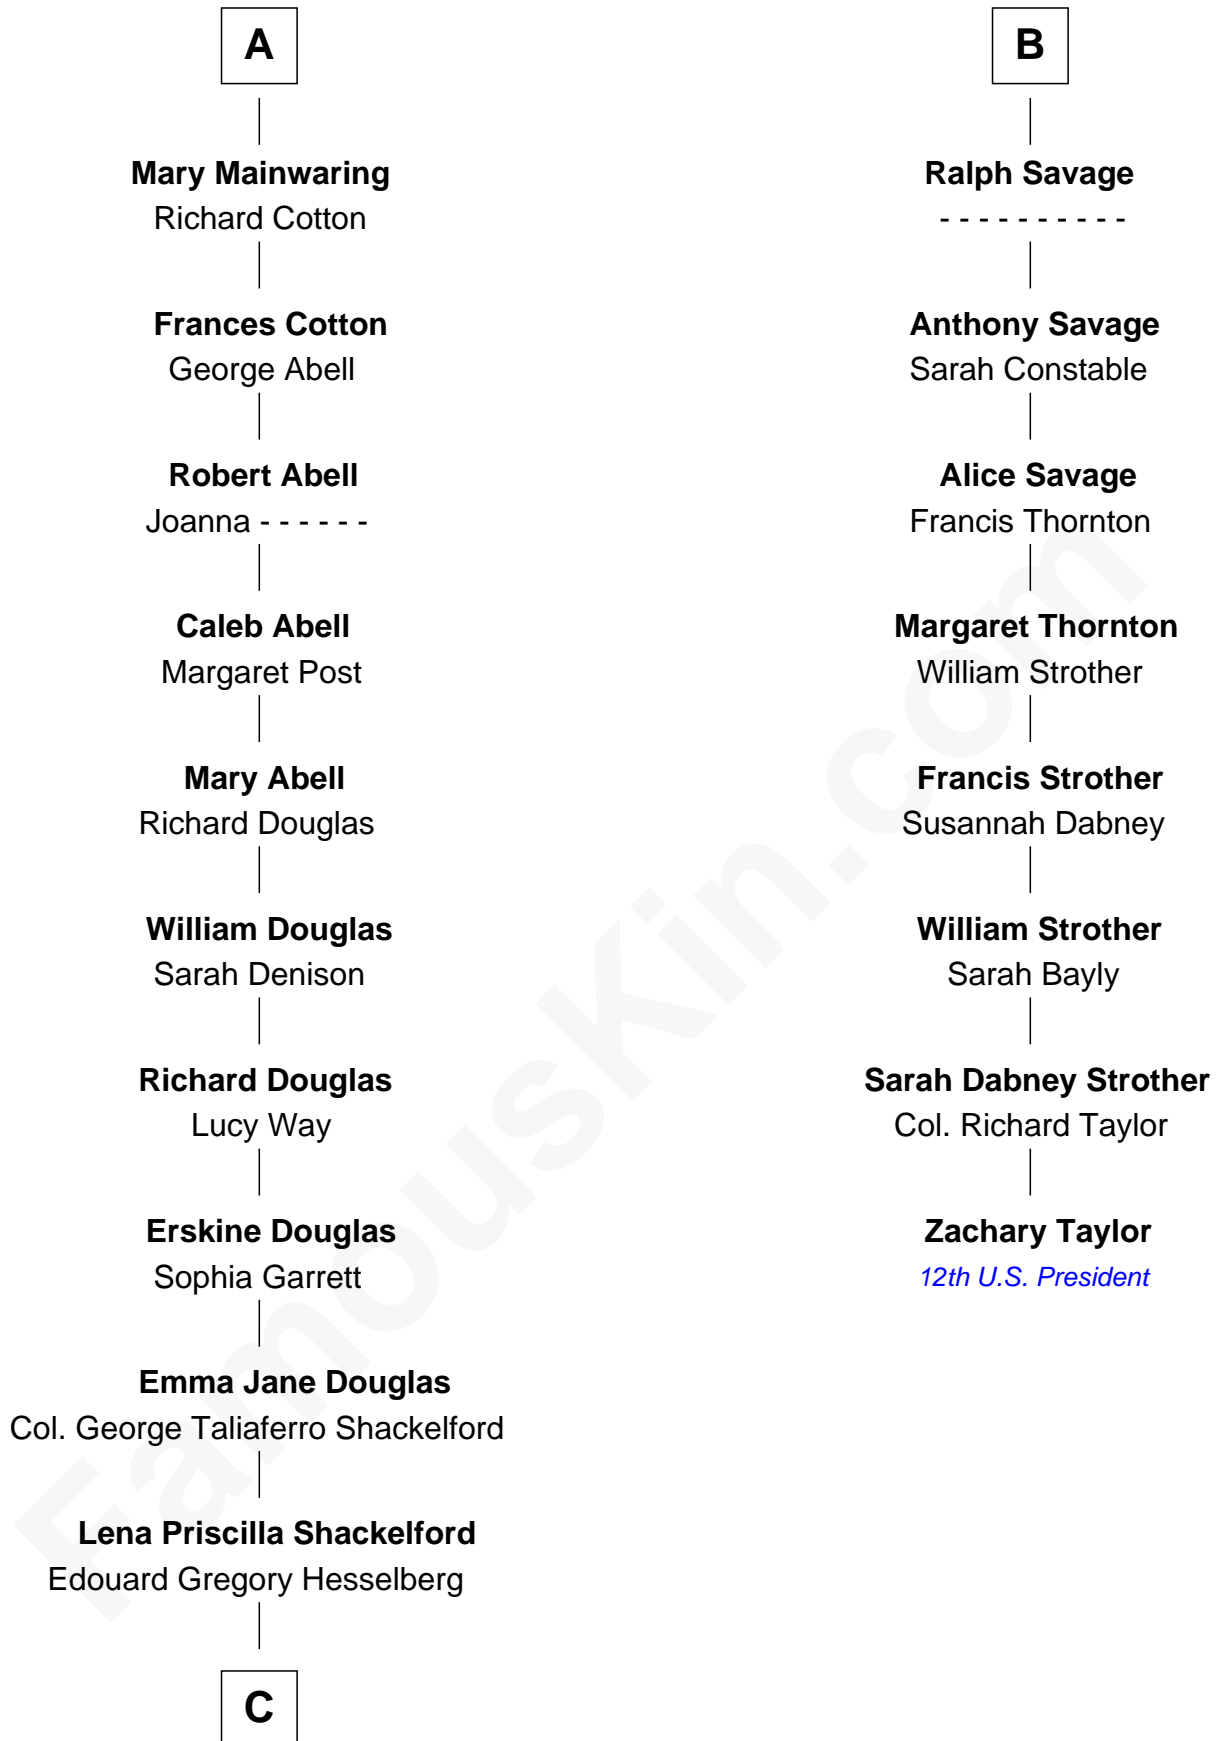

FamousKin.com Relationship Chart of

Illeana Douglas

TV and Movie Actress

14th cousin 5 times removed of

Zachary Taylor

12th U.S. President

Sir Richard Fitzalan

Elizabeth de Bohun

C

—
Melvyn Edouard Hesselberg

Rosalind Hightower

—
Gregory Hesselberg

Joan Georgescu

—
Illeana Douglas

TV and Movie Actress

FamousKin.com