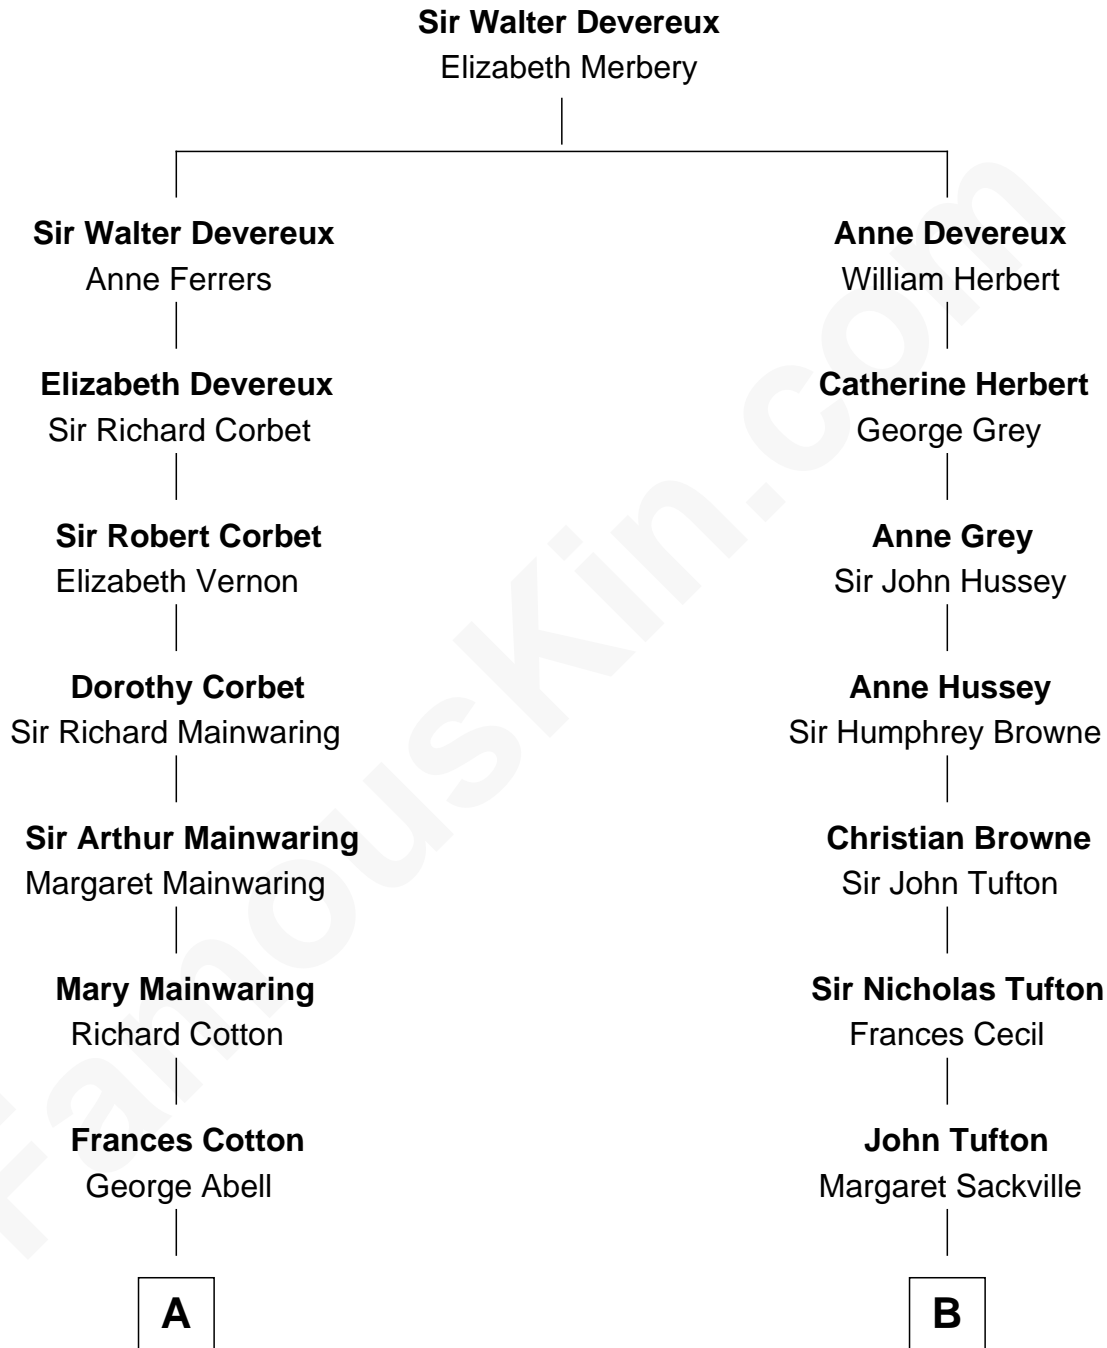

FamousKin.com Relationship Chart of

Ileana Douglas

TV and Movie Actress

17th cousin of

Kit Harington

TV Actor - "Game of Thrones"

A

Robert Abell
Joanna - - - - -

Caleb Abell
Margaret Post

Mary Abell
Richard Douglas

William Douglas
Sarah Denison

Richard Douglas
Lucy Way

Erskine Douglas
Sophia Garrett

Emma Jane Douglas
Col. George Taliaferro Shackelford

Lena Priscilla Shackelford
Edouard Gregory Hesselberg