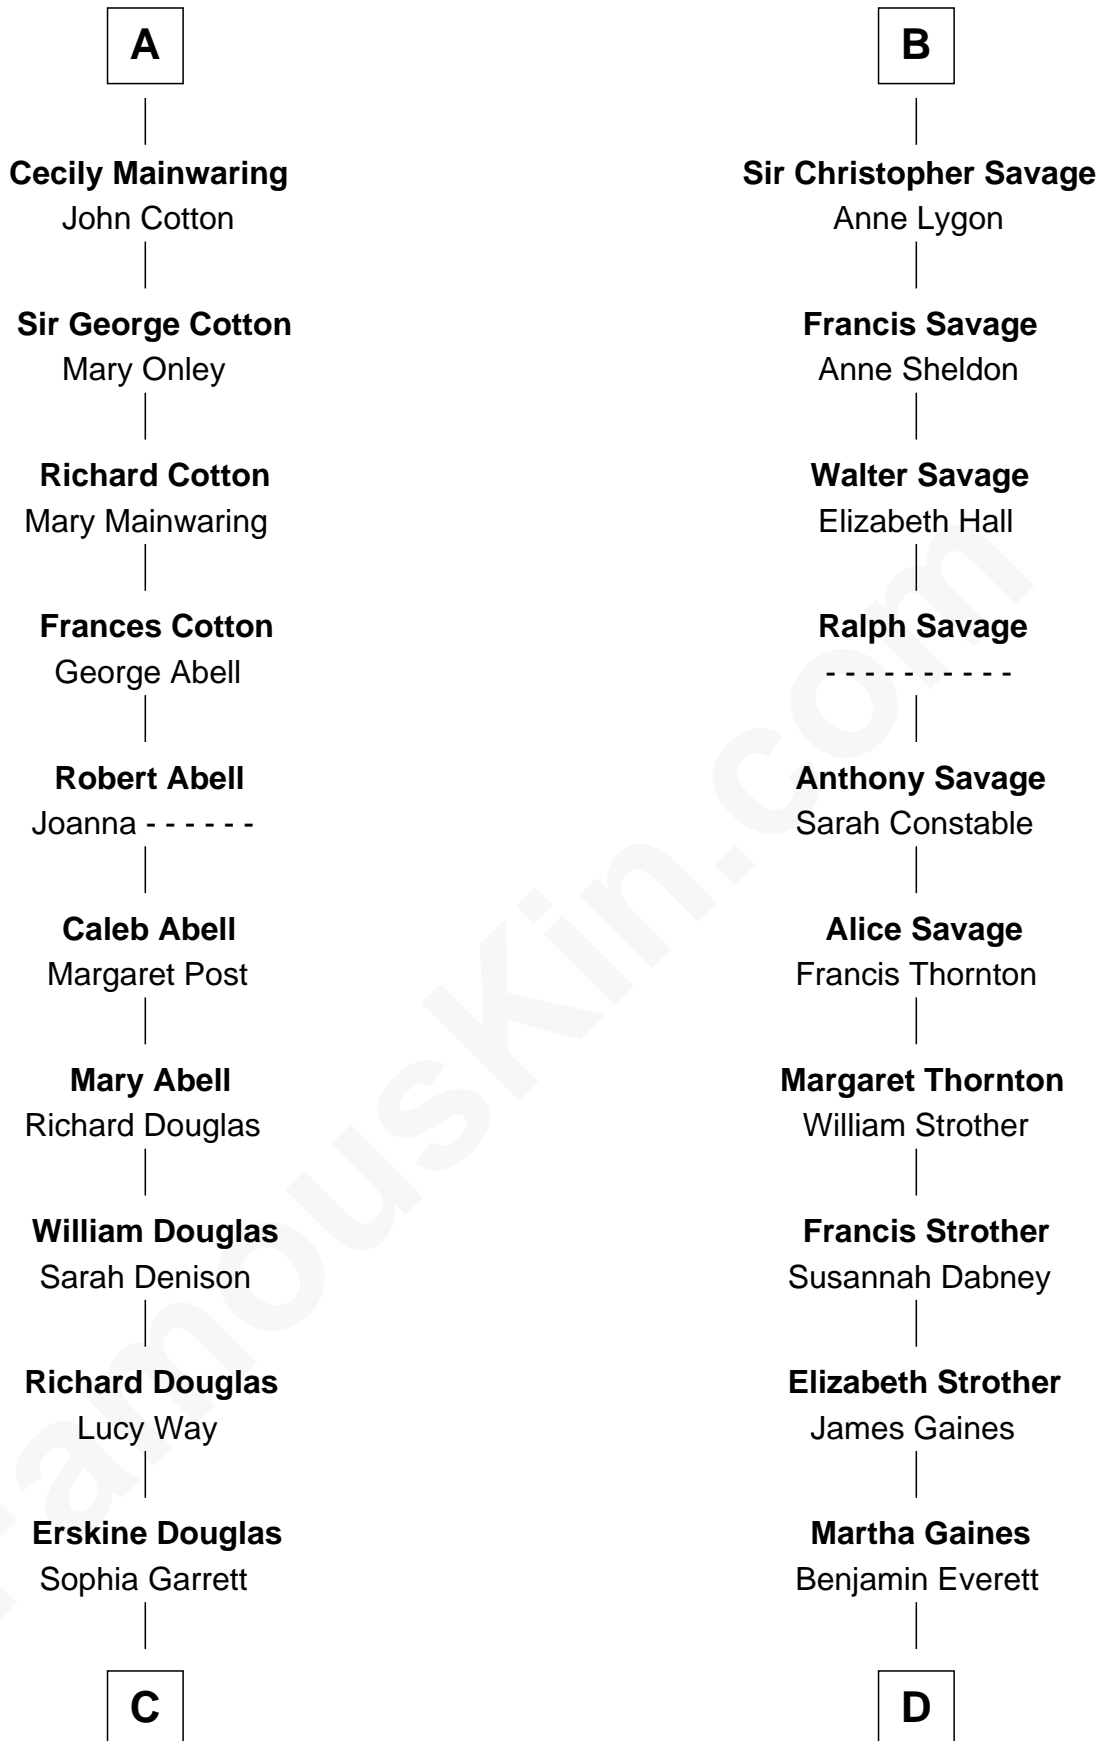

FamousKin.com Relationship Chart of

Ileana Douglas

TV and Movie Actress

21st cousin of

William H. Macy

TV and Movie Actor

Isabella de Beauchamp

with husband
Sir Hugh le Despencer

Katherine Stanley
Sir John Savage

Jane Sutton
Thomas Mainwaring

Sir Christopher Savage
Anne Stanley

A

B

C

Emma Jane Douglas
Col. George Taliaferro Shackelford

Lena Priscilla Shackelford
Edouard Gregory Hesselberg