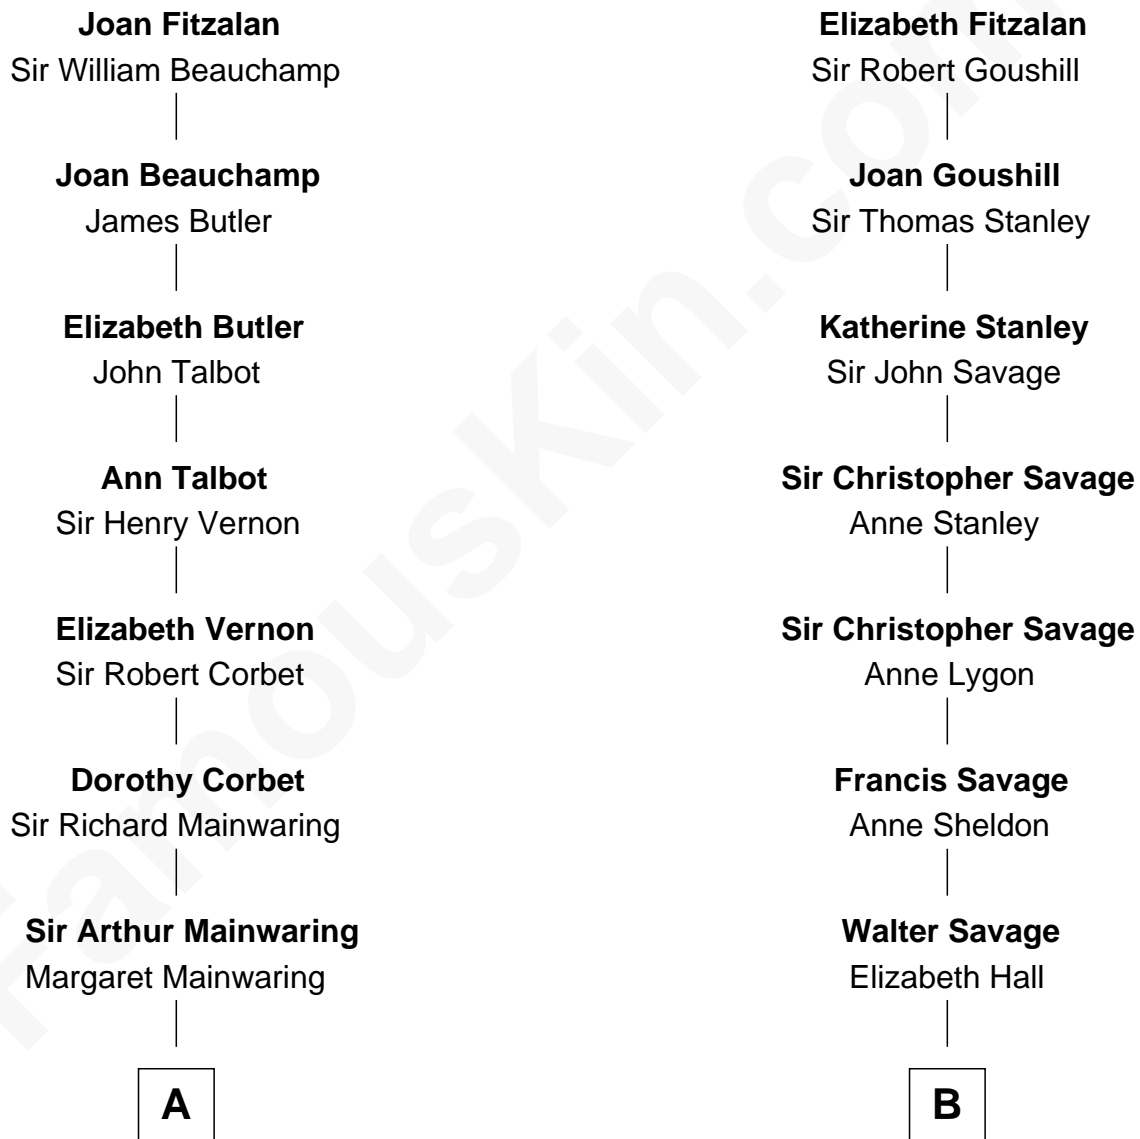

FamousKin.com Relationship Chart of

Ileana Douglas

TV and Movie Actress

18th cousin 1 time removed of

William H. Macy

TV and Movie Actor

Sir Richard Fitzalan

Elizabeth de Bohun

FamousKin.com