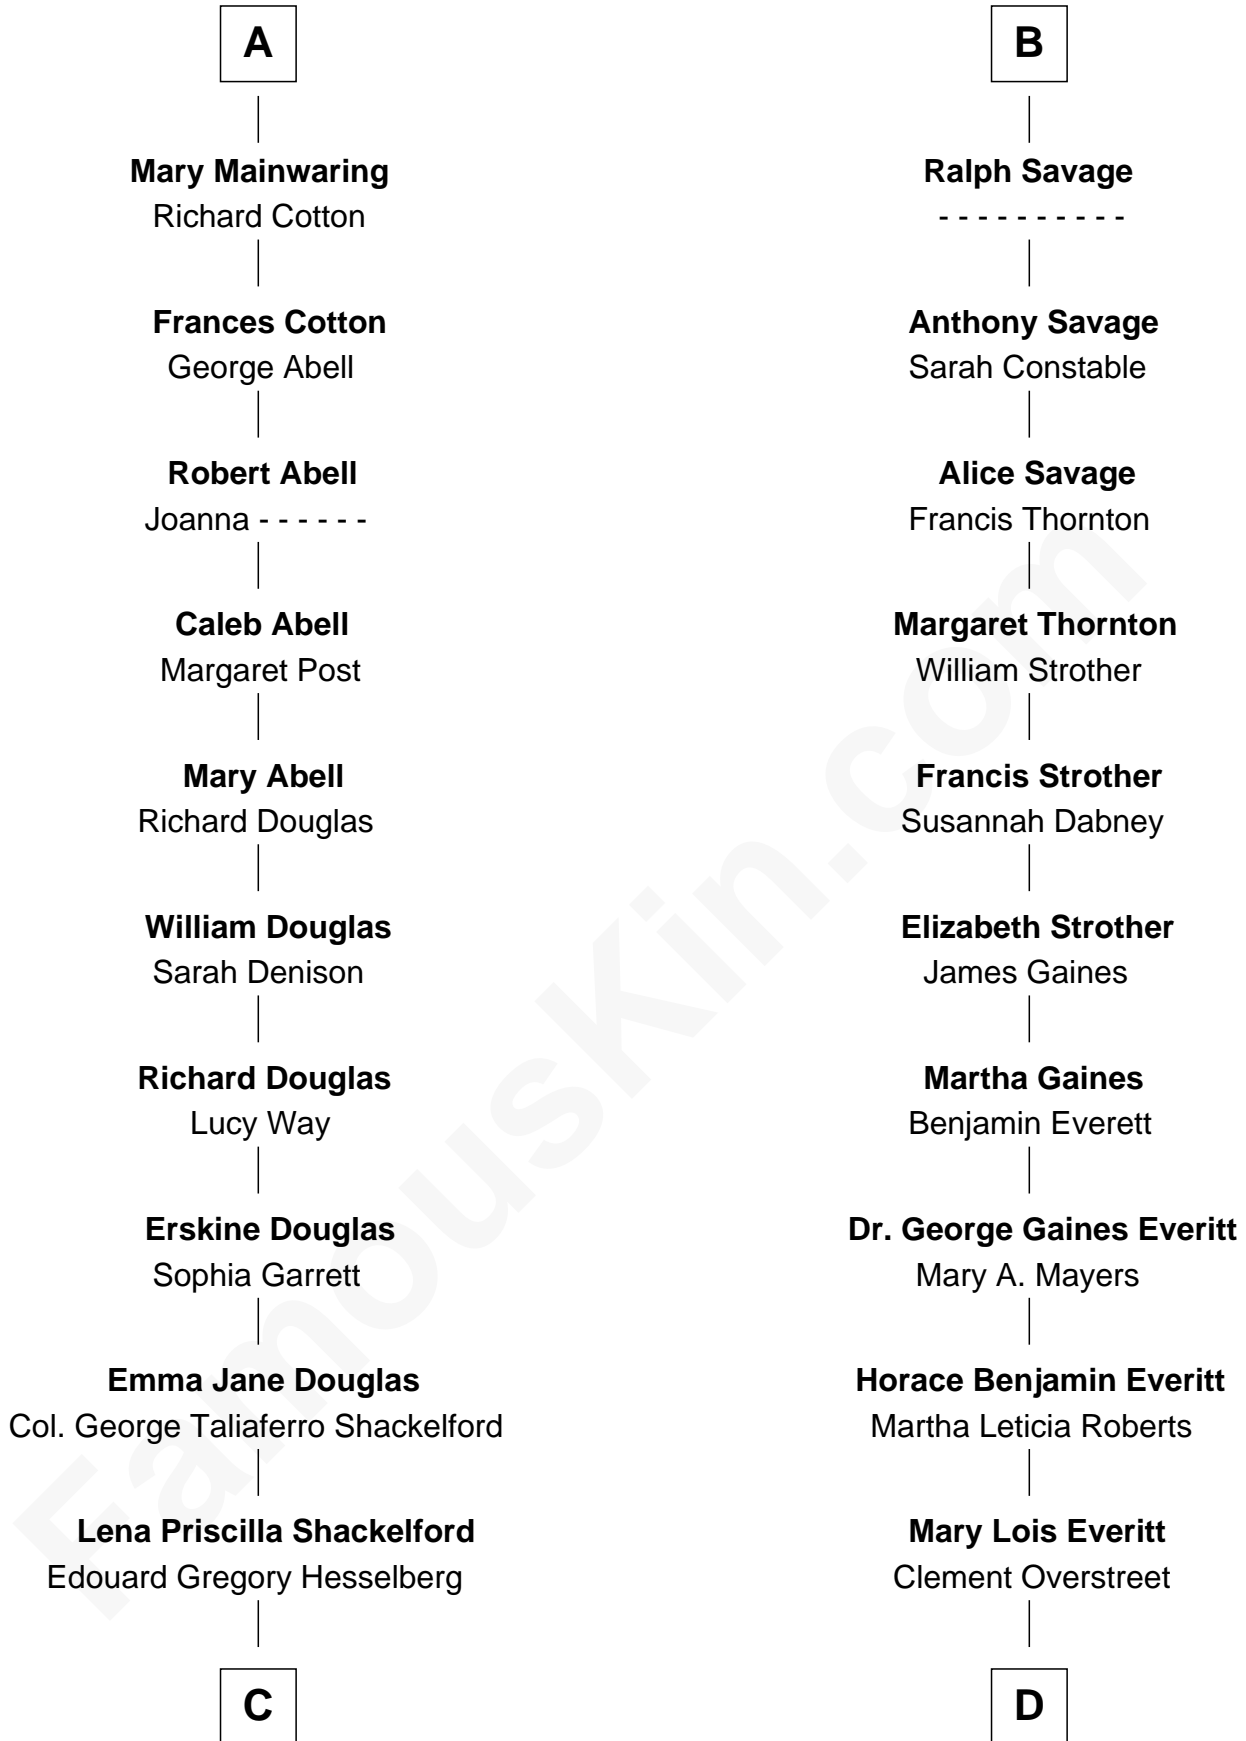

FamousKin.com Relationship Chart of

Ileana Douglas

TV and Movie Actress

18th cousin 1 time removed of

William H. Macy

TV and Movie Actor

Sir Richard Fitzalan

Elizabeth de Bohun

FamousKin.com