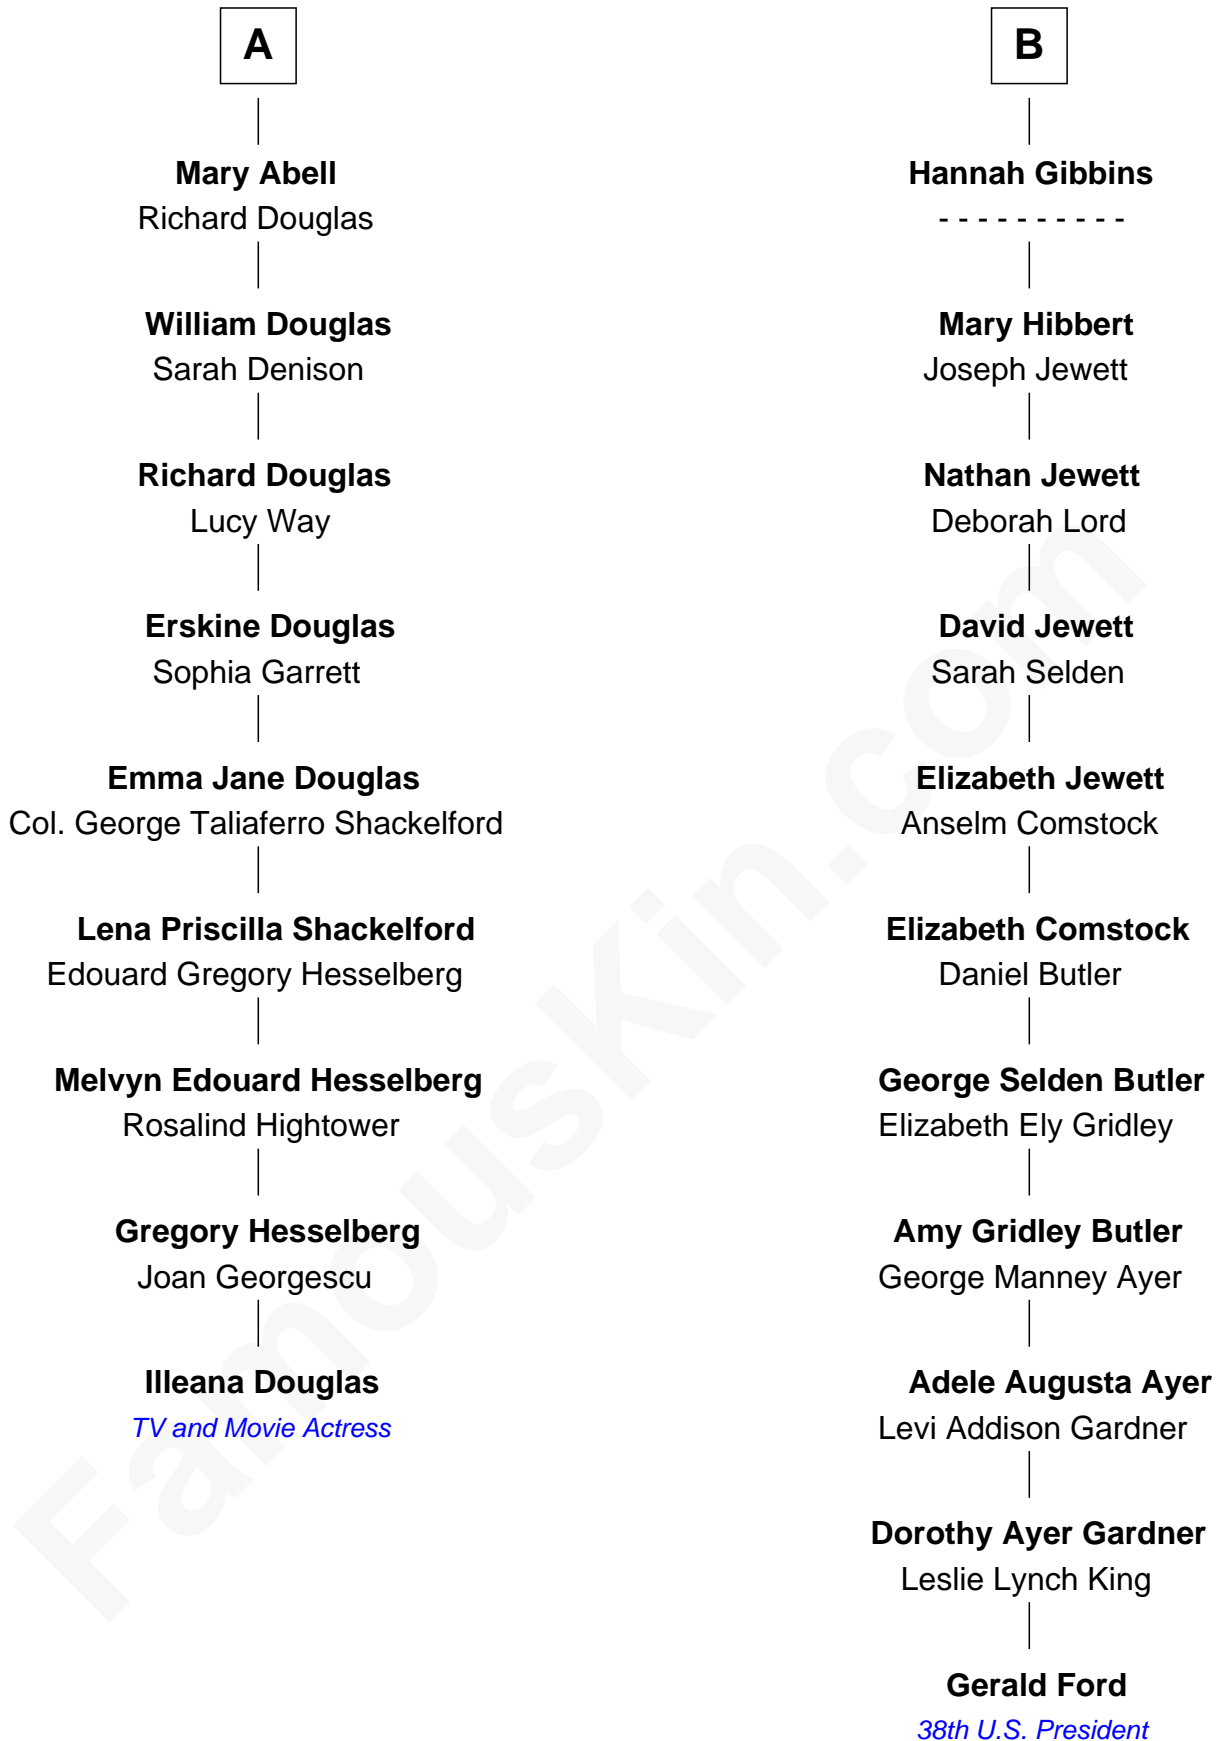

# FamousKin.com Relationship Chart of

**Illeana Douglas**

*TV and Movie Actress*

15th cousin 2 times removed of

**Gerald Ford**

*38th U.S. President*

**Sir John Sutton**  
Elizabeth Berkeley

**Jane Sutton**  
Thomas Mainwaring

**Cecily Mainwaring**  
John Cotton

**Sir George Cotton**  
Mary Onley

**Richard Cotton**  
Mary Mainwaring

**Frances Cotton**  
George Abell

**Robert Abell**  
Joanna - - - - -

**Caleb Abell**  
Margaret Post

**A**

**Eleanor Sutton**  
Sir Henry Beaumont

**Constance Beaumont**  
John Mytton

**Joyce Mytton**  
John Harpersfield

**Edward Harpersfield alias Mytton**  
Anne Skrimshire

**Katherine Mytton**  
Roger Marshall

**Elizabeth Marshall**  
Thomas Lewis

**Judith Lewis**  
James Gibbins

**B**

Illeana Douglas photo by [Lan Bui](#) (CC BY-SA 2.0)