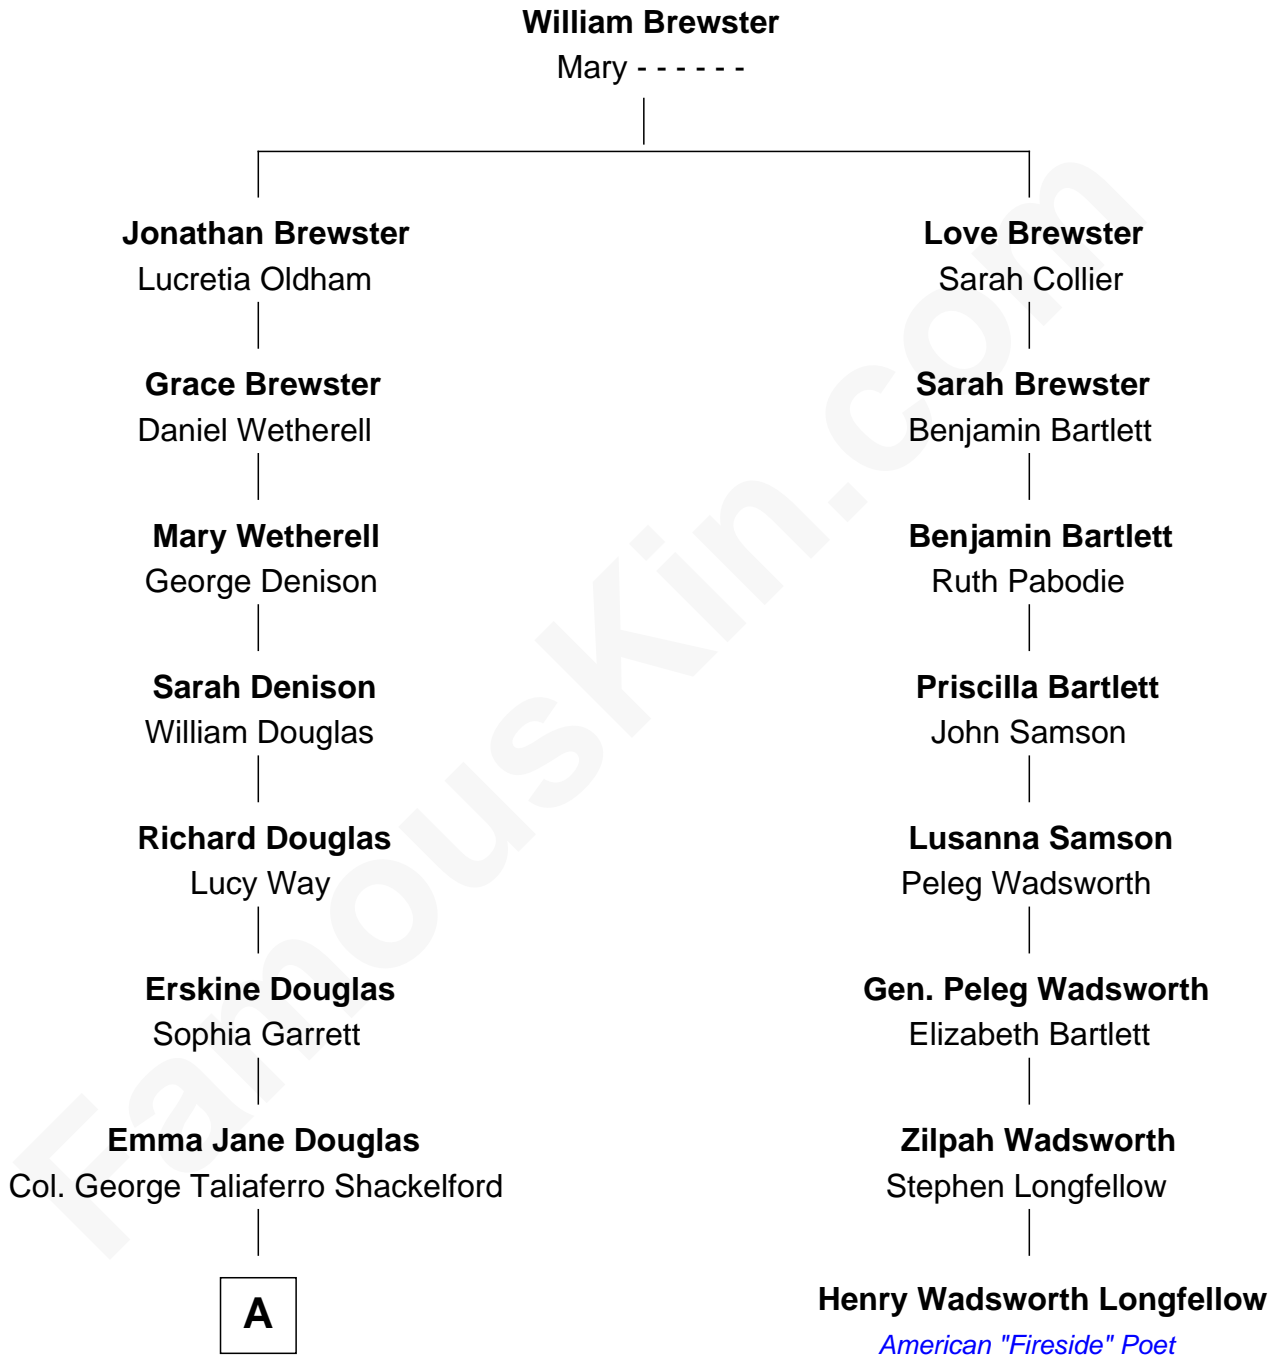

FamousKin.com Relationship Chart of

Illeana Douglas

TV and Movie Actress

7th cousin 3 times removed of

Henry Wadsworth Longfellow

American "Fireside" Poet

A

—
Lena Priscilla Shackelford
Edouard Gregory Hesselberg

—
Melvyn Edouard Hesselberg
Rosalind Hightower

—
Gregory Hesselberg
Joan Georgescu

—
Illeana Douglas
TV and Movie Actress