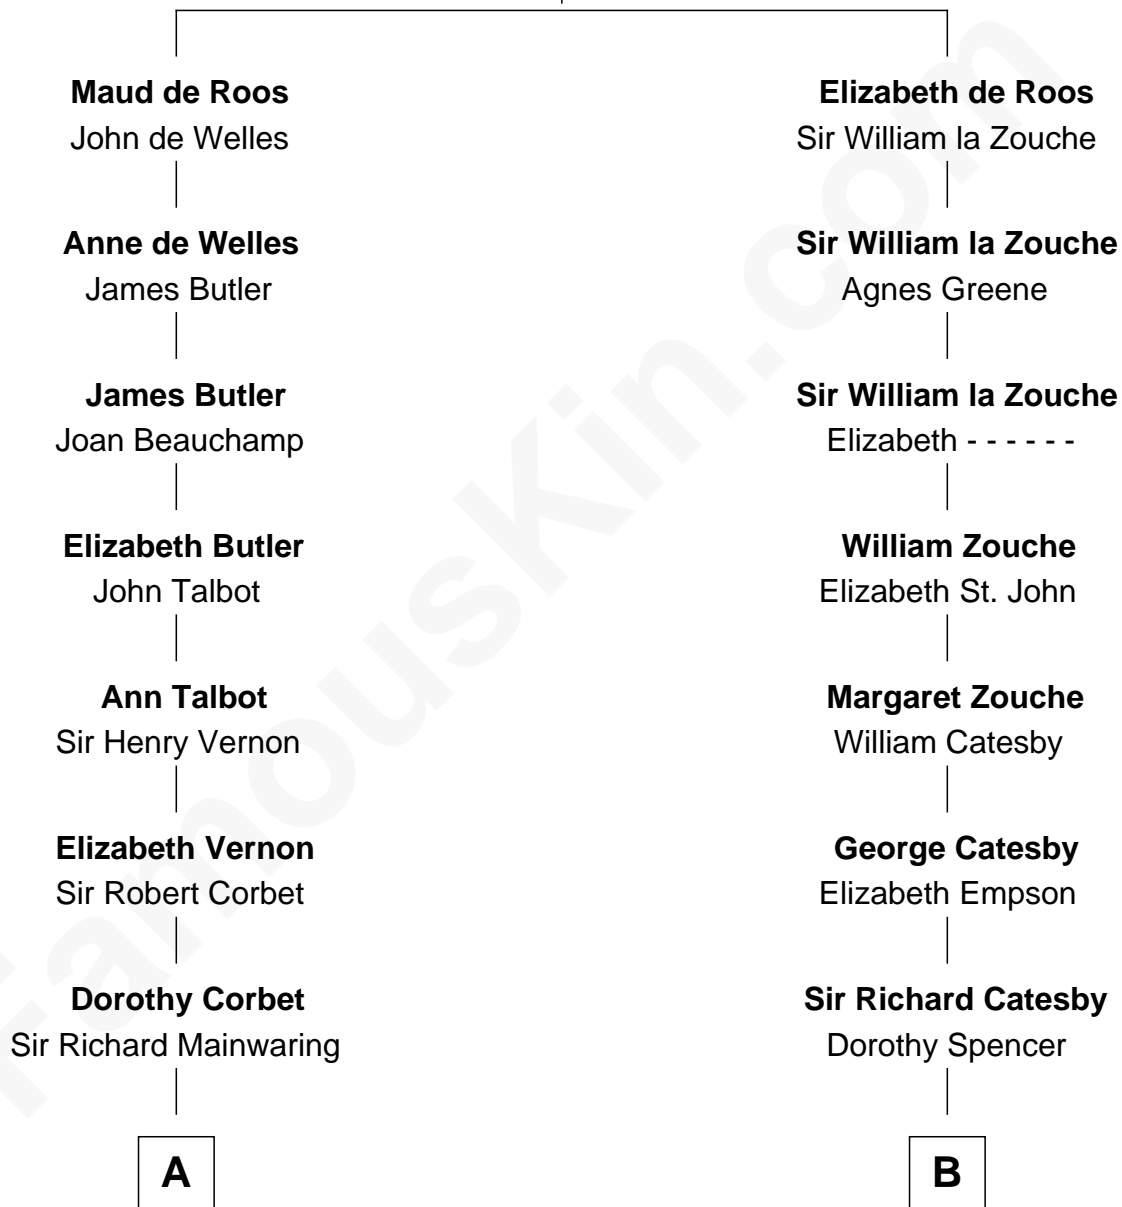

FamousKin.com Relationship Chart of

Ileana Douglas

TV and Movie Actress

9th cousin 11 times removed of

Robert Catesby

Leader of Gunpowder Plot

Sir William de Ros
Margery de Badlesmere

C

—
Lena Priscilla Shackelford
Edouard Gregory Hesselberg

—
Melvyn Edouard Hesselberg
Rosalind Hightower

—
Gregory Hesselberg
Joan Georgescu

—
Illeana Douglas
TV and Movie Actress

FamousKin.com