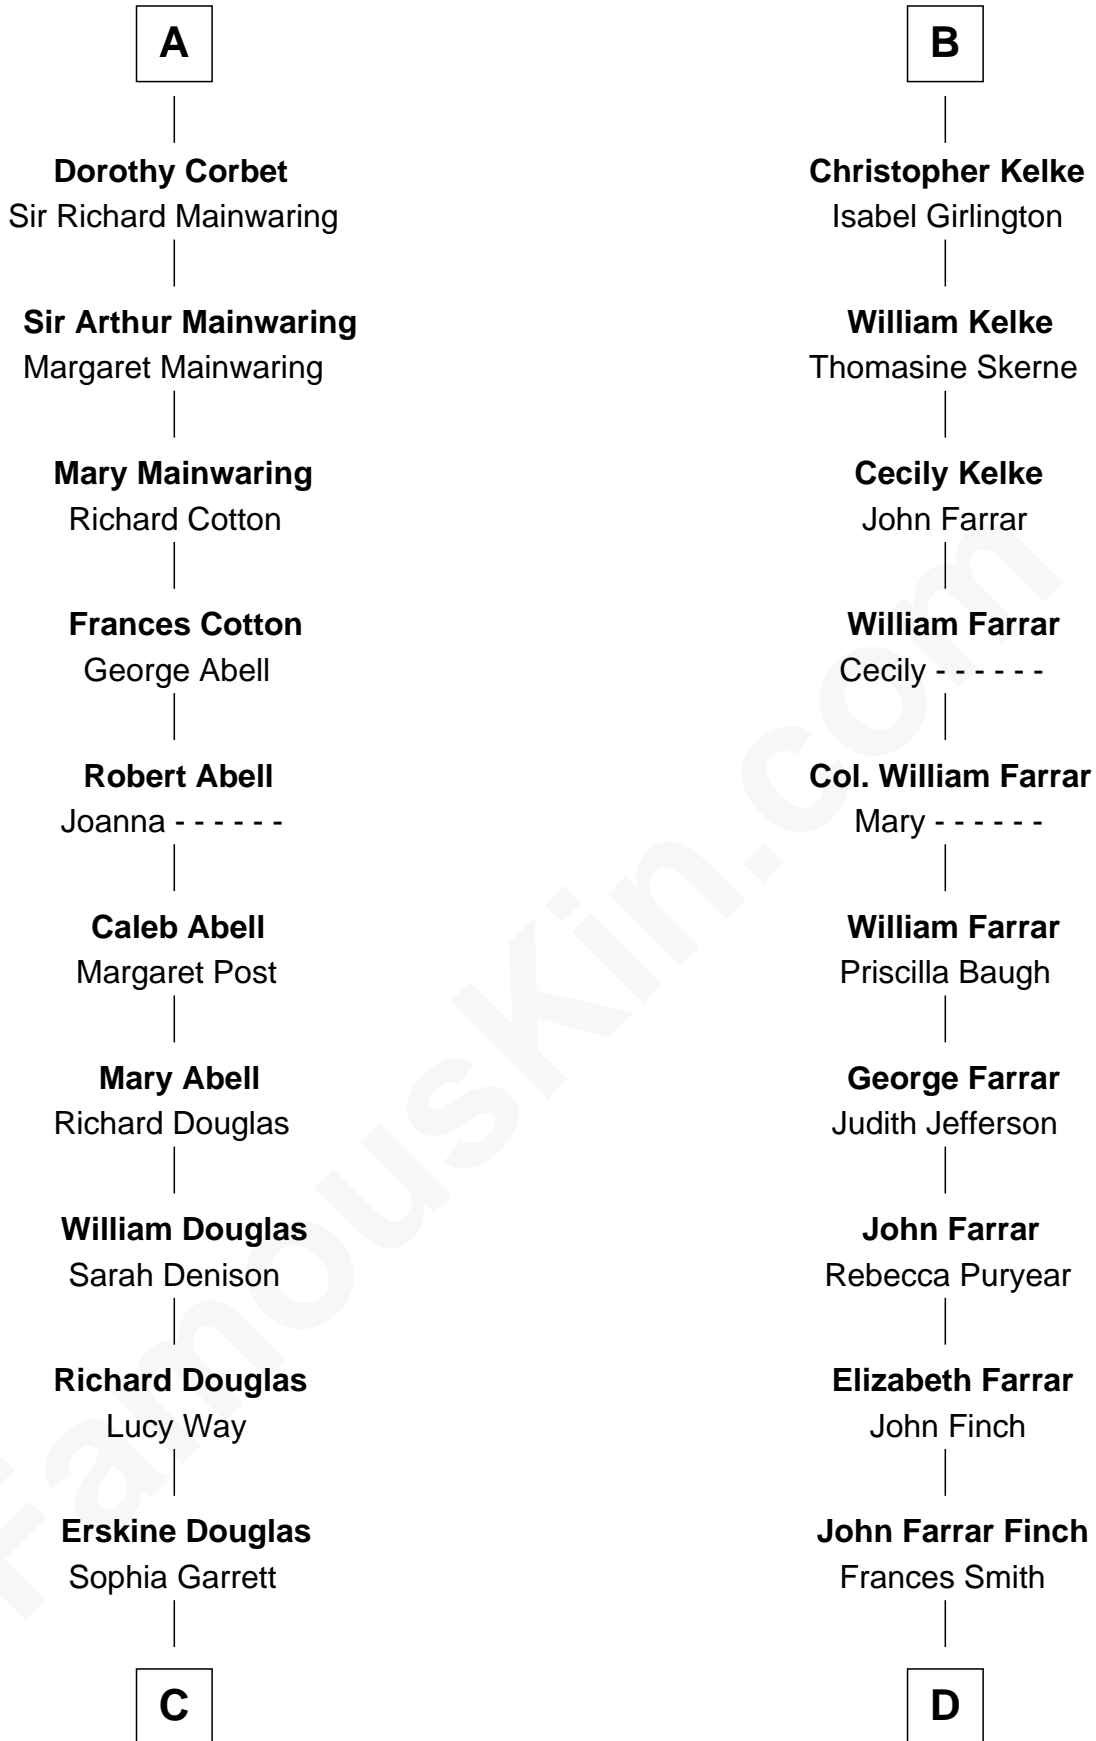

# FamousKin.com Relationship Chart of

**Illeana Douglas**

*TV and Movie Actress*

20th cousin 1 time removed of

**Harper Lee**

*Author of To Kill a Mockingbird*

**Henry Plantagenet**

Maud de Chaworth

**C**

**Emma Jane Douglas**  
Col. George Taliaferro Shackelford

**Lena Priscilla Shackelford**  
Edouard Gregory Hesselberg

**Melvyn Edouard Hesselberg**  
Rosalind Hightower

**Gregory Hesselberg**  
Joan Georgescu