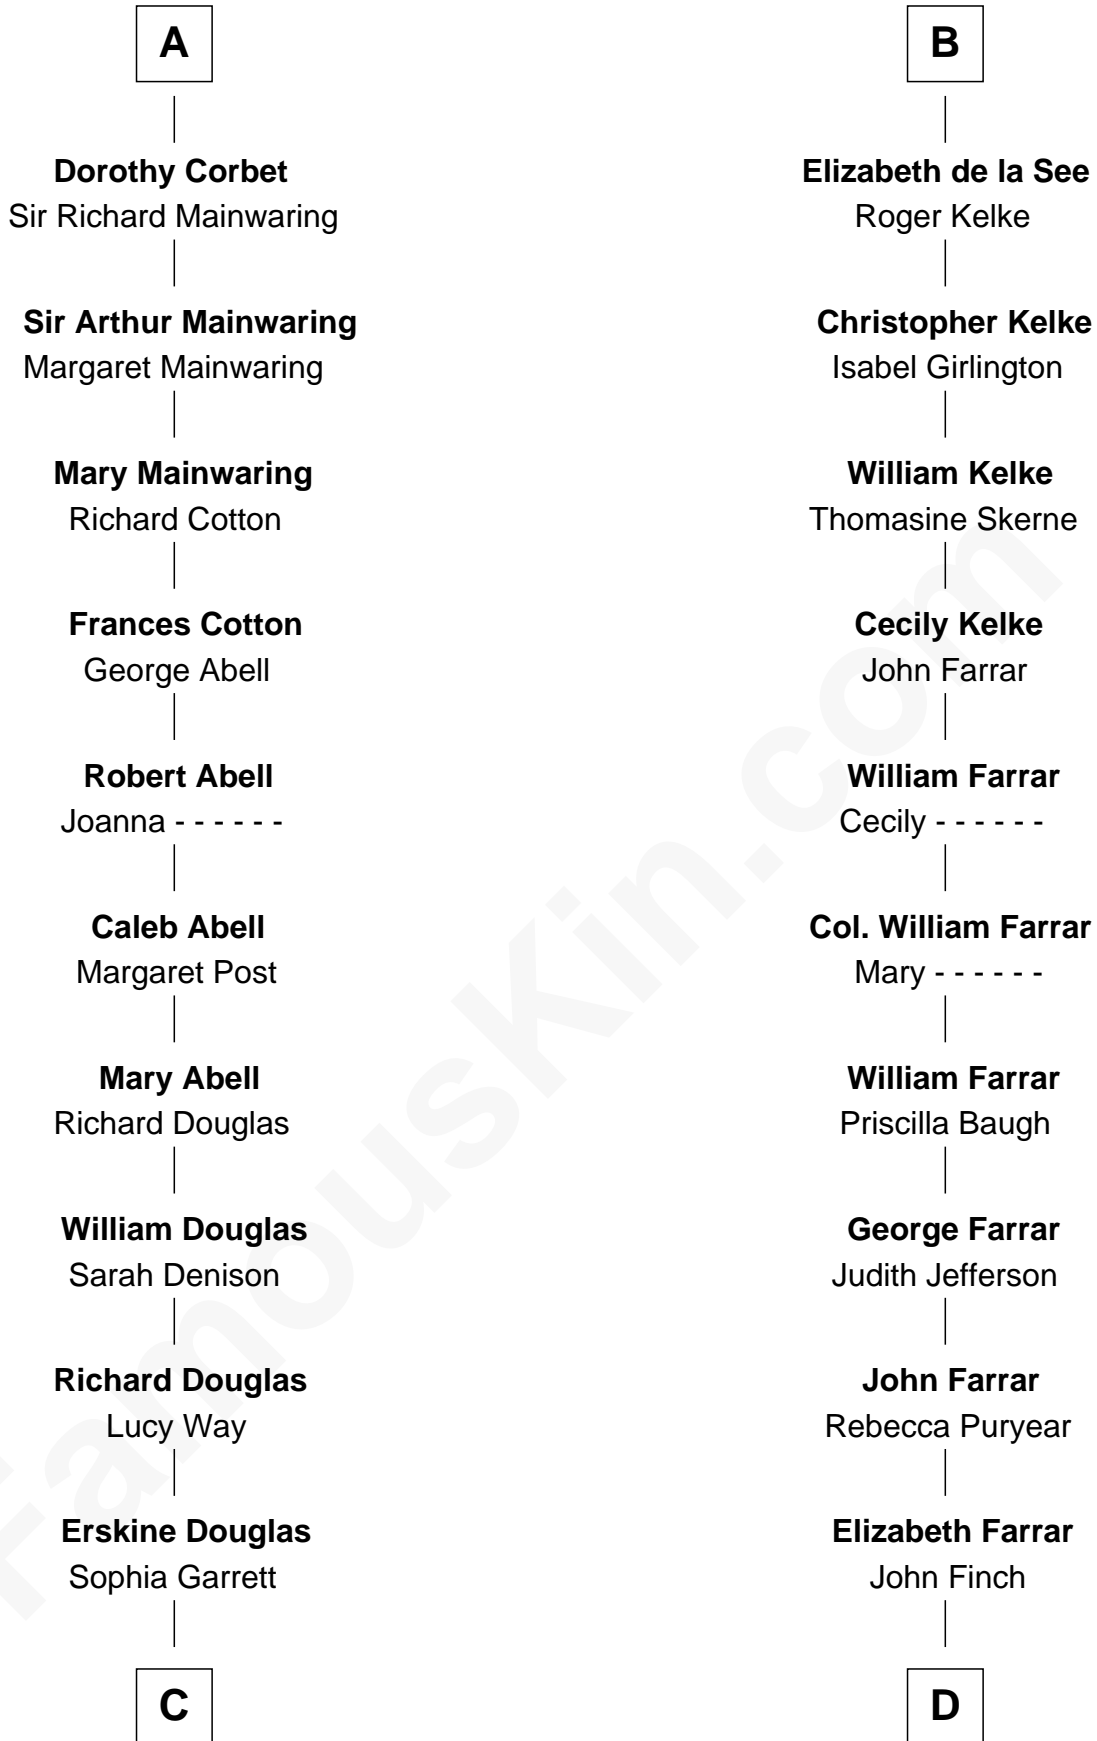

# FamousKin.com Relationship Chart of

**Ileana Douglas**

TV and Movie Actress

21st cousin of

**Harper Lee**

Author of *To Kill a Mockingbird*

**C**

**Emma Jane Douglas**  
Col. George Taliaferro Shackelford

**Lena Priscilla Shackelford**  
Edouard Gregory Hesselberg

**Melvyn Edouard Hesselberg**  
Rosalind Hightower

**Gregory Hesselberg**  
Joan Georgescu

**Illeana Douglas**  
*TV and Movie Actress*

**D**

**John Farrar Finch**  
Frances Smith