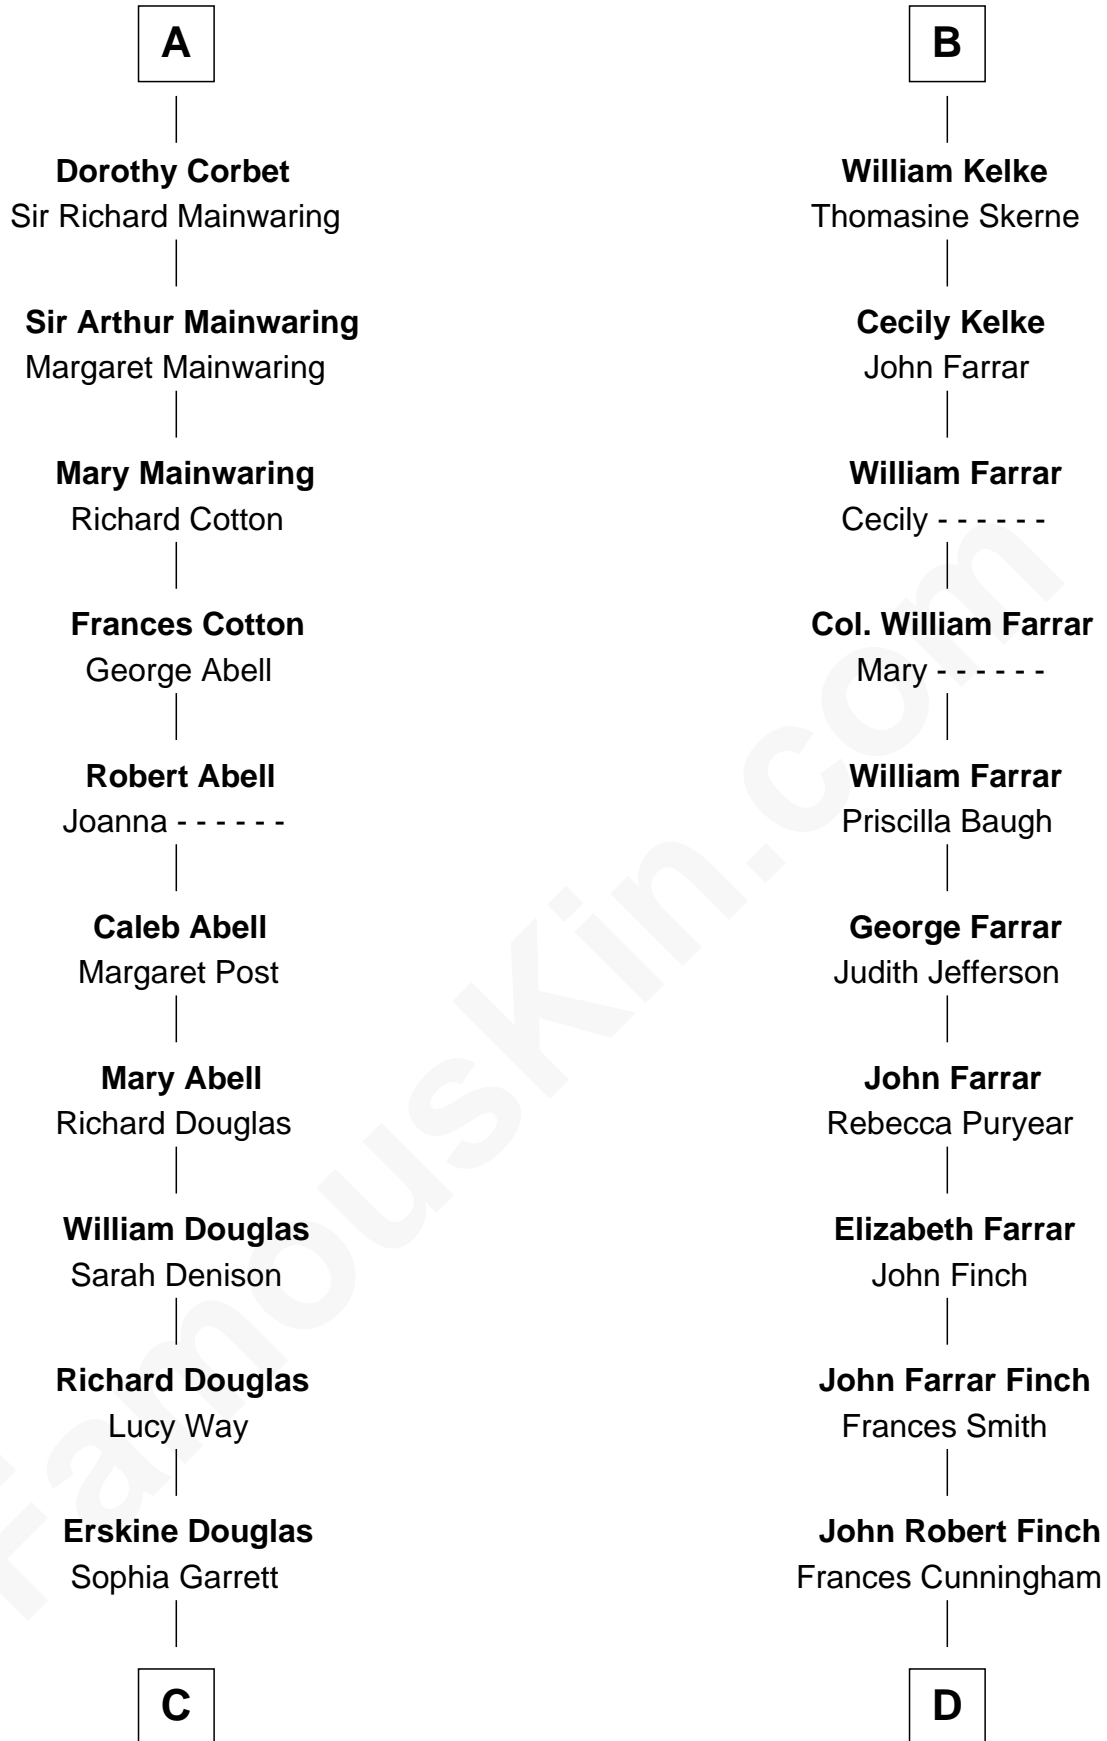

# FamousKin.com Relationship Chart of

**Illeana Douglas**

*TV and Movie Actress*

19th cousin 2 times removed of

**Harper Lee**

*Author of To Kill a Mockingbird*

**C**

**Emma Jane Douglas**  
Col. George Taliaferro Shackelford

**Lena Priscilla Shackelford**  
Edouard Gregory Hesselberg

**Melvyn Edouard Hesselberg**  
Rosalind Hightower

**Gregory Hesselberg**  
Joan Georgescu

**Illeana Douglas**  
*TV and Movie Actress*

**D**

**James Cunningham Finch**  
Ellen Rivers Williams