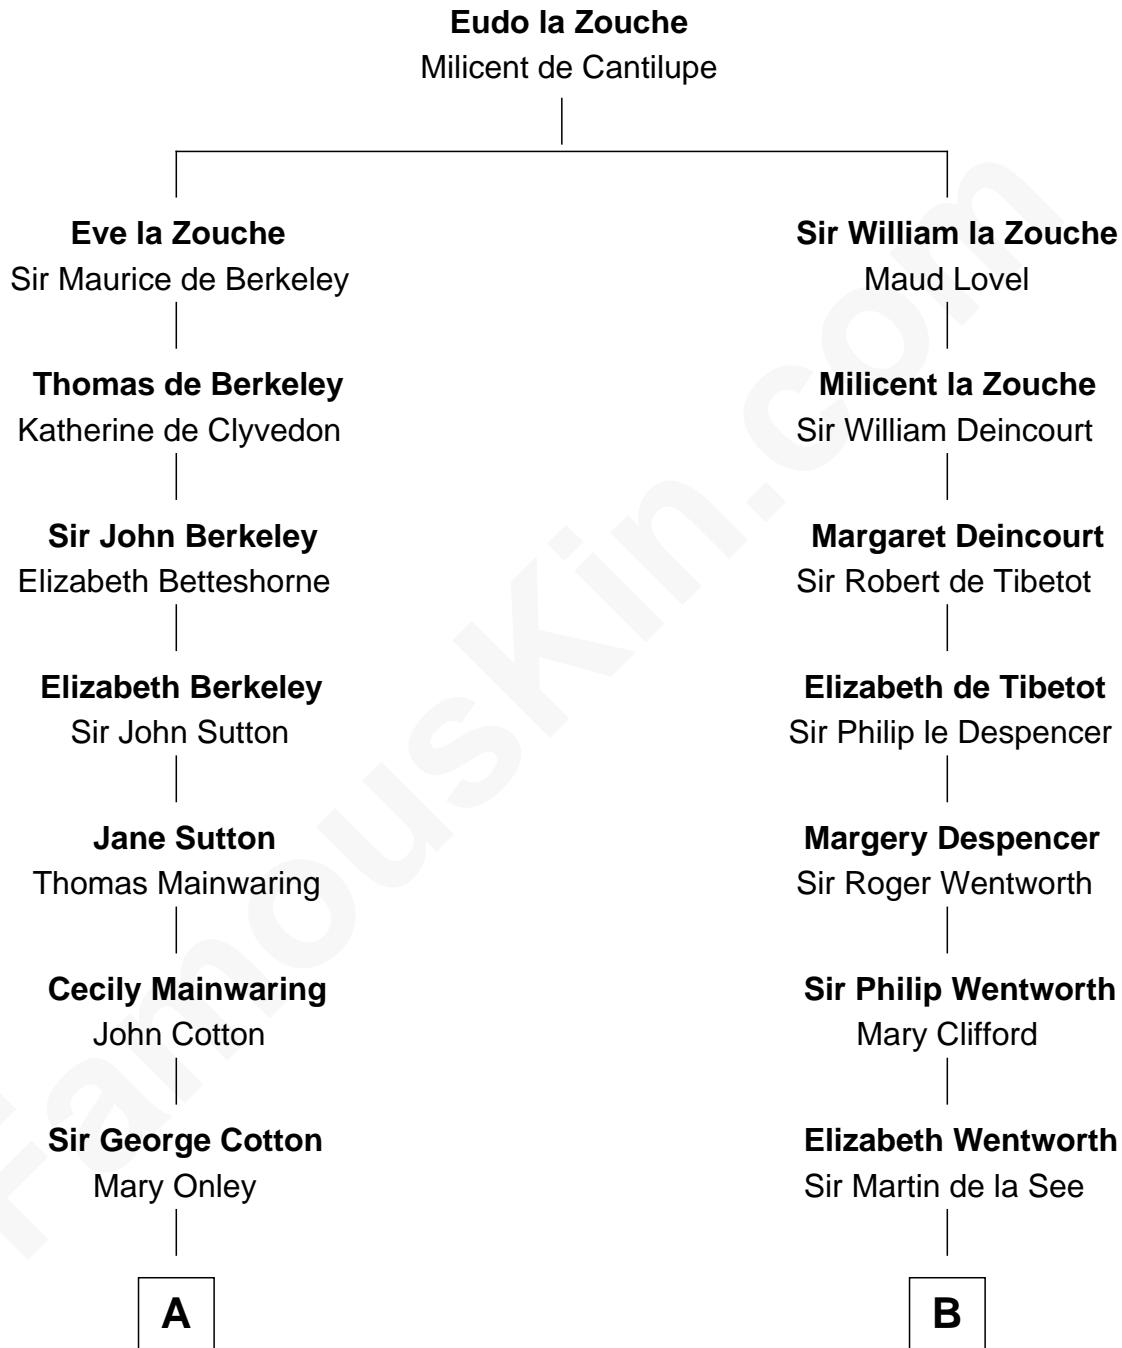

FamousKin.com Relationship Chart of

Illeana Douglas

TV and Movie Actress

19th cousin 2 times removed of

Harper Lee

Author of To Kill a Mockingbird

C

Melvyn Edouard Hesselberg

Rosalind Hightower

Gregory Hesselberg

Joan Georgescu

Illeana Douglas

TV and Movie Actress

D

John Farrar Finch

Frances Smith