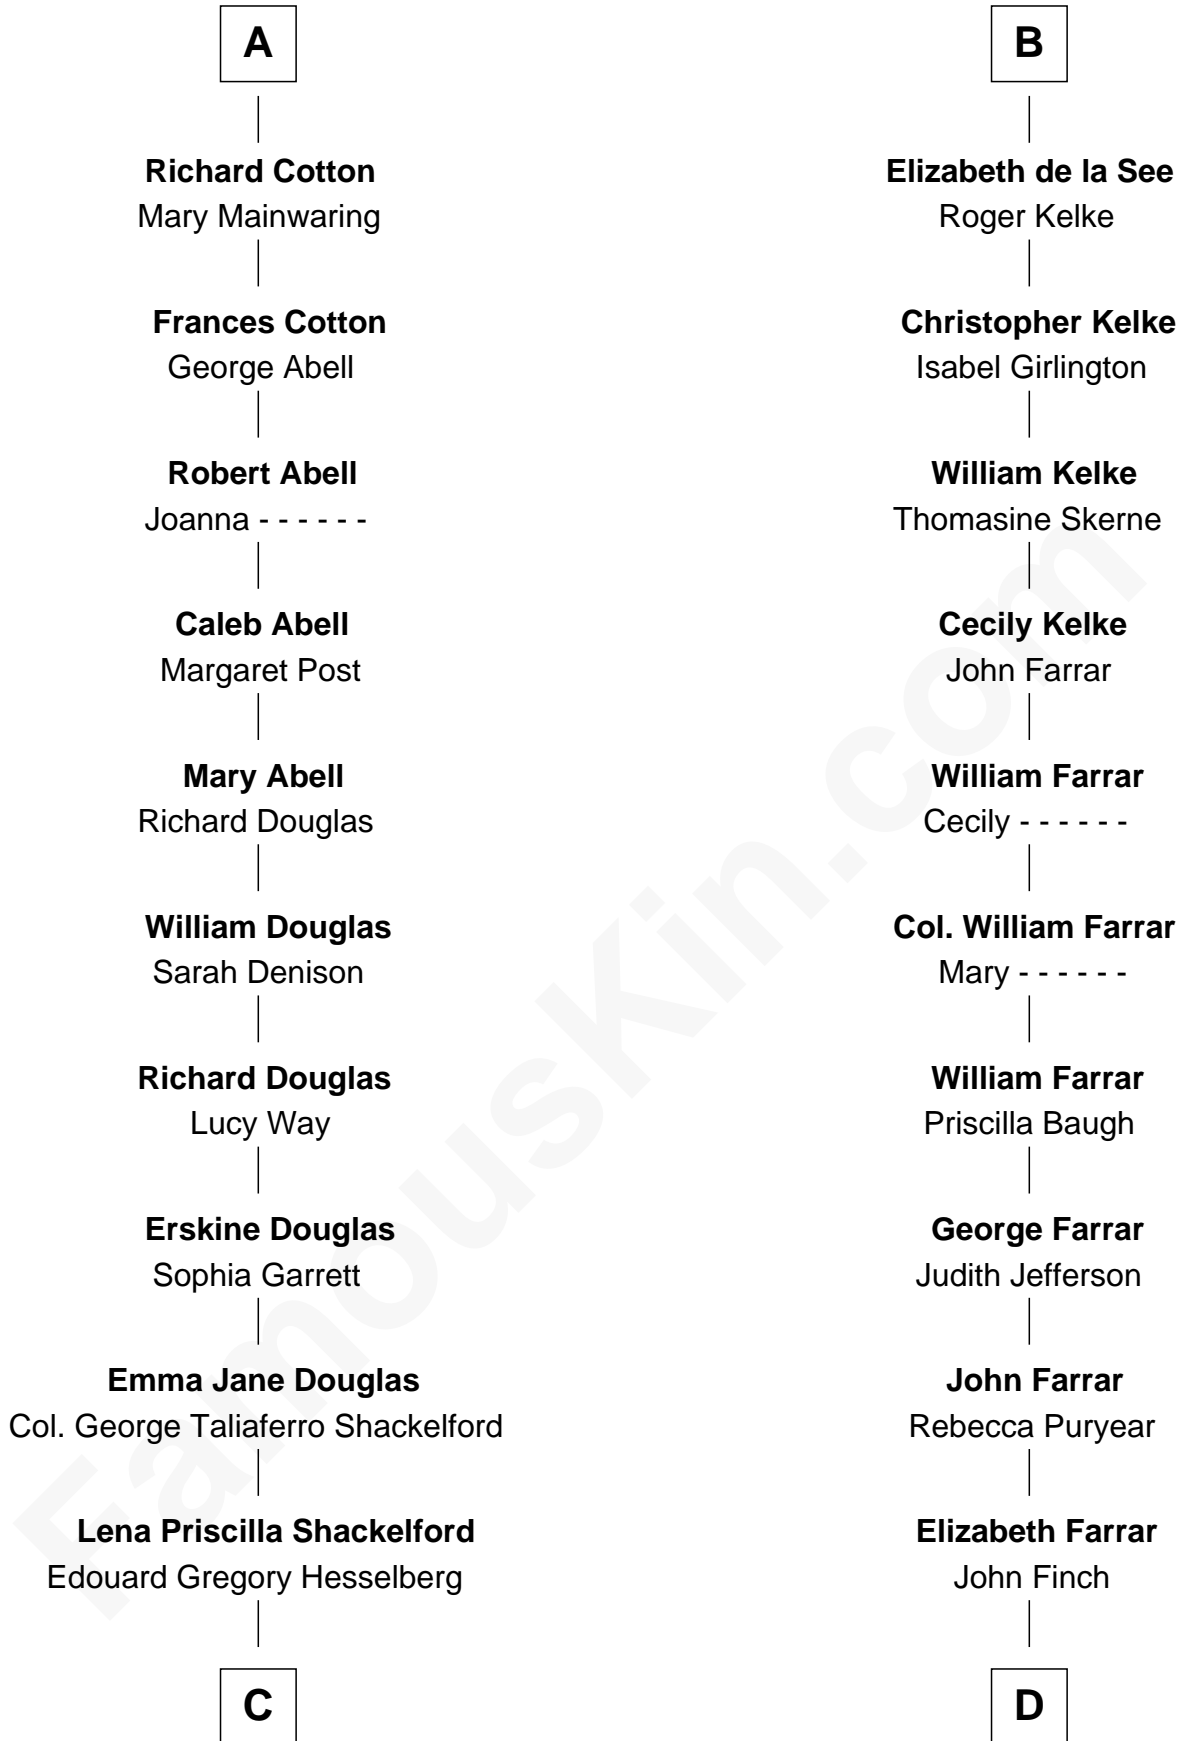

FamousKin.com Relationship Chart of

Illeana Douglas

TV and Movie Actress

19th cousin 2 times removed of

Harper Lee

Author of To Kill a Mockingbird

C

Melvyn Edouard Hesselberg

Rosalind Hightower

Gregory Hesselberg

Joan Georgescu

Illeana Douglas

TV and Movie Actress

D

John Farrar Finch

Frances Smith