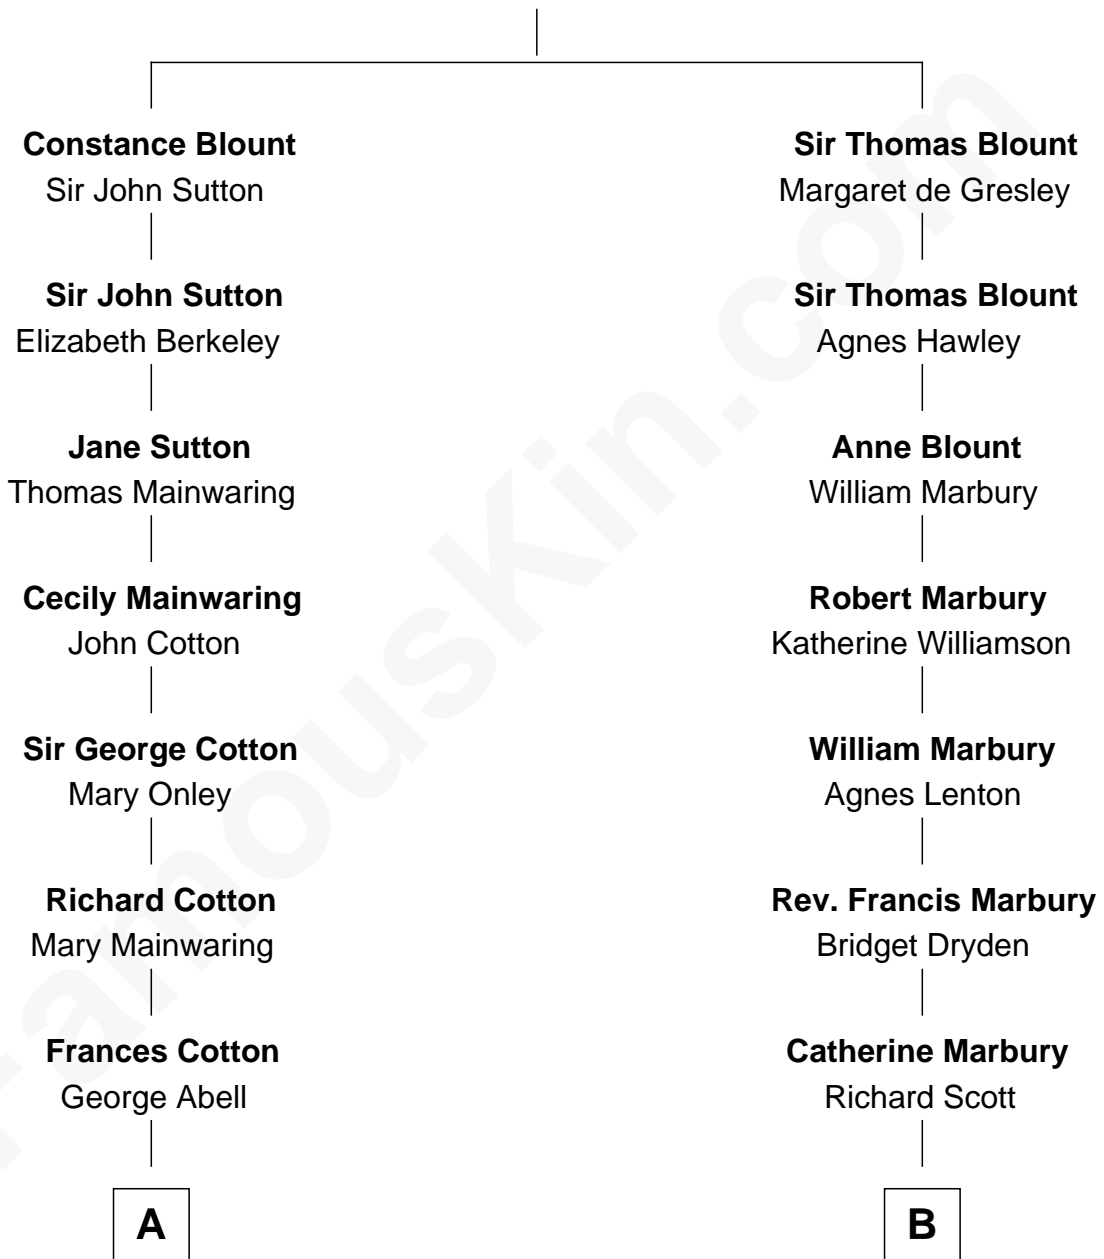

FamousKin.com Relationship Chart of

Illeana Douglas

TV and Movie Actress

14th cousin 3 times removed of

Henry Clay Folger

Founder of Folger Shakespeare Library and Chairman of Standard Oil

Sir Walter Blount

Sancha de Ayala

Illeana Douglas photo by [Lan Bui](#) (CC BY-SA 2.0)