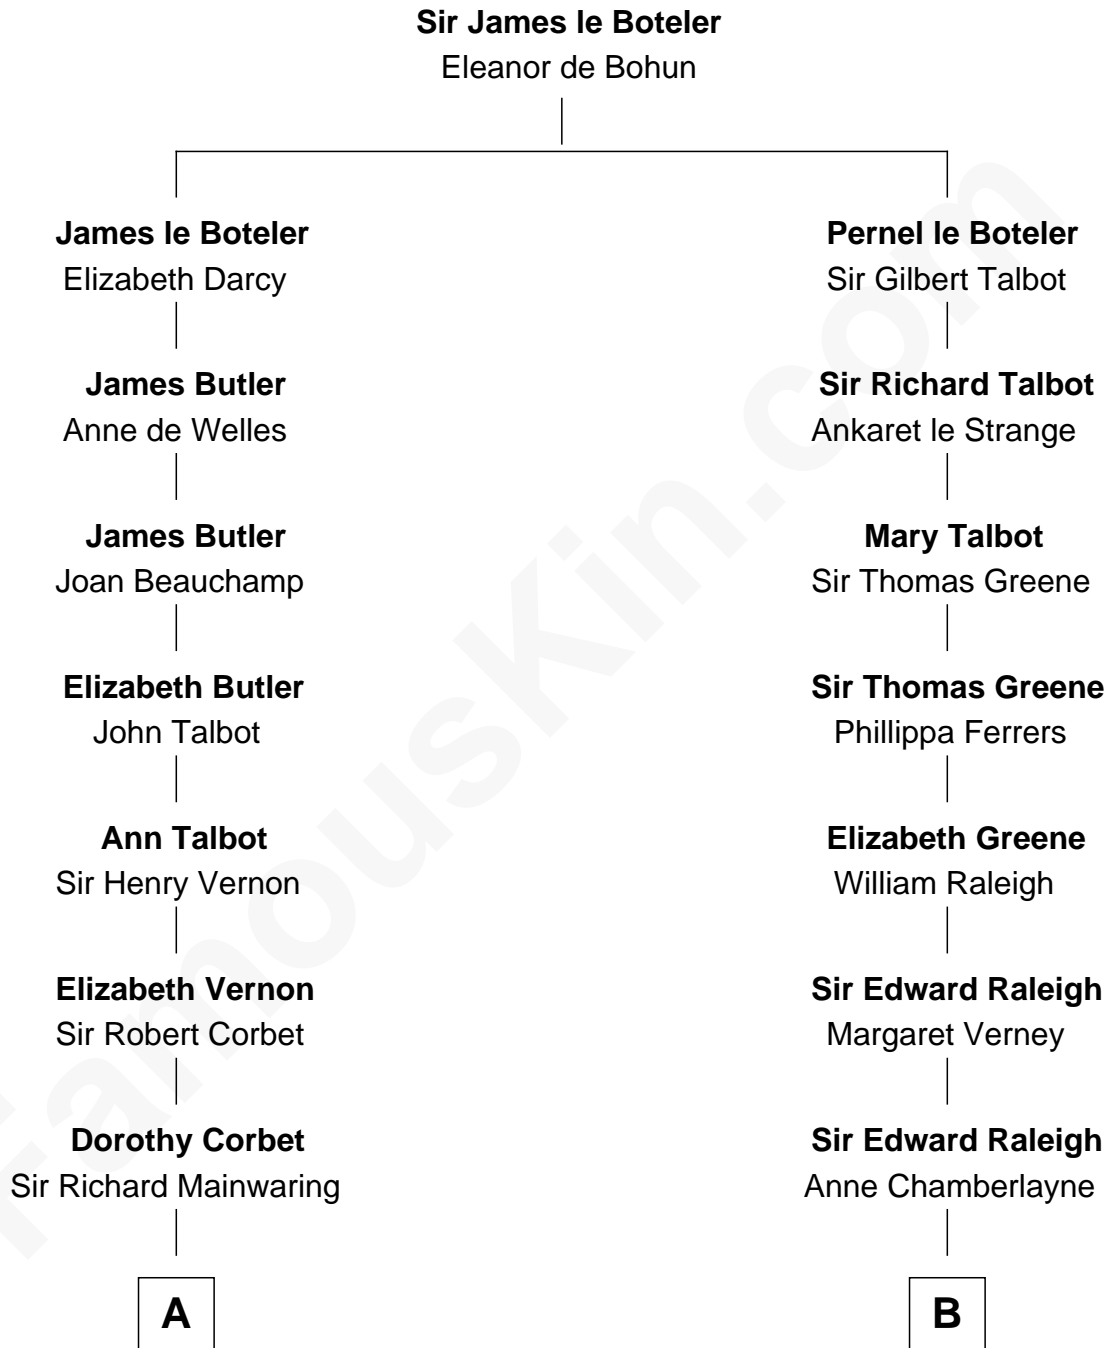

FamousKin.com Relationship Chart of

Illeana Douglas

TV and Movie Actress

18th cousin 2 times removed of

Henry Clay Folger

Founder of Folger Shakespeare Library and Chairman of Standard Oil

C

Lena Priscilla Shackelford
Edouard Gregory Hesselberg

Melvyn Edouard Hesselberg
Rosalind Hightower

Gregory Hesselberg
Joan Georgescu

Illeana Douglas
TV and Movie Actress

D

Henry Clay Folger
Eliza Jane Clark

Henry Clay Folger
Chairman of Standard Oil

FamousKin.com