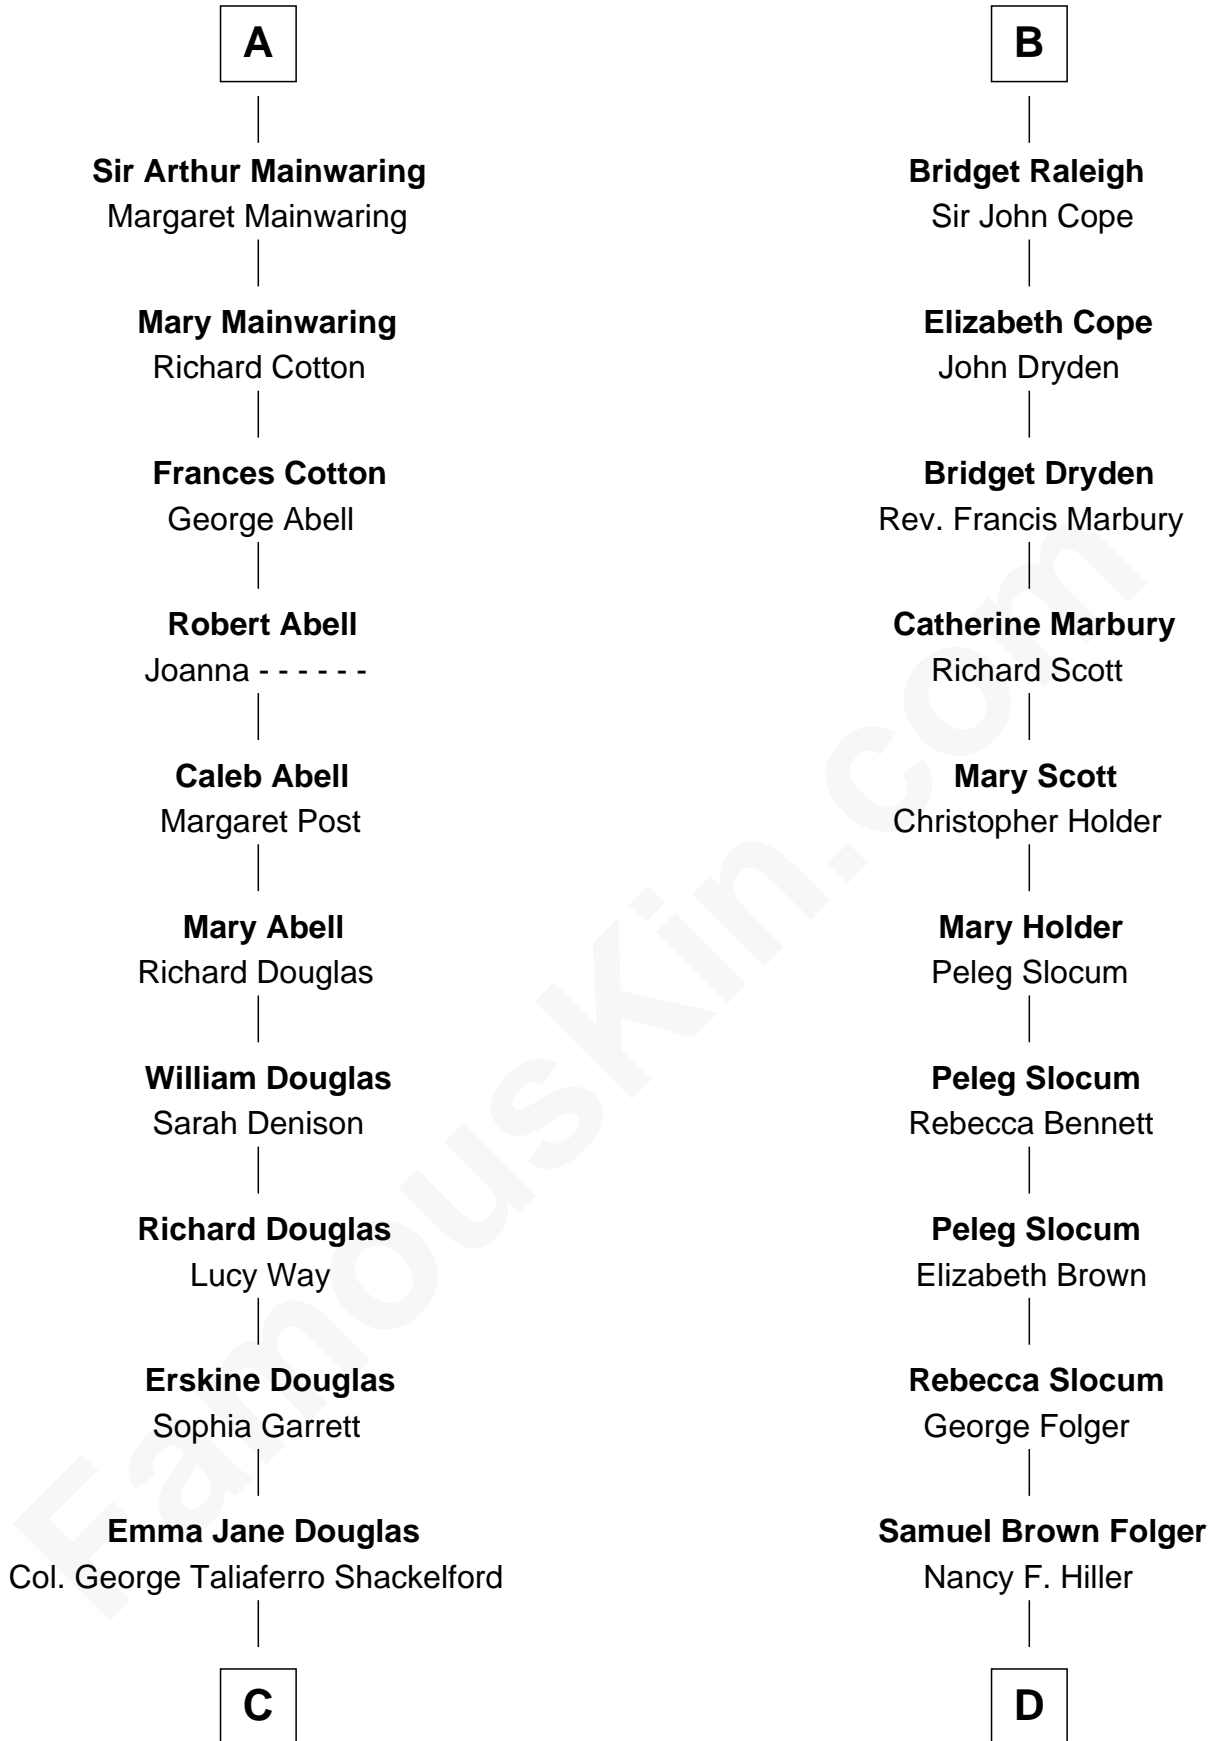

FamousKin.com Relationship Chart of

Illeana Douglas

TV and Movie Actress

18th cousin 2 times removed of

Henry Clay Folger

Founder of Folger Shakespeare Library and Chairman of Standard Oil

C

Lena Priscilla Shackelford
Edouard Gregory Hesselberg

Melvyn Edouard Hesselberg
Rosalind Hightower

Gregory Hesselberg
Joan Georgescu

Illeana Douglas
TV and Movie Actress

D

Henry Clay Folger
Eliza Jane Clark

Henry Clay Folger
Chairman of Standard Oil

FamousKin.com