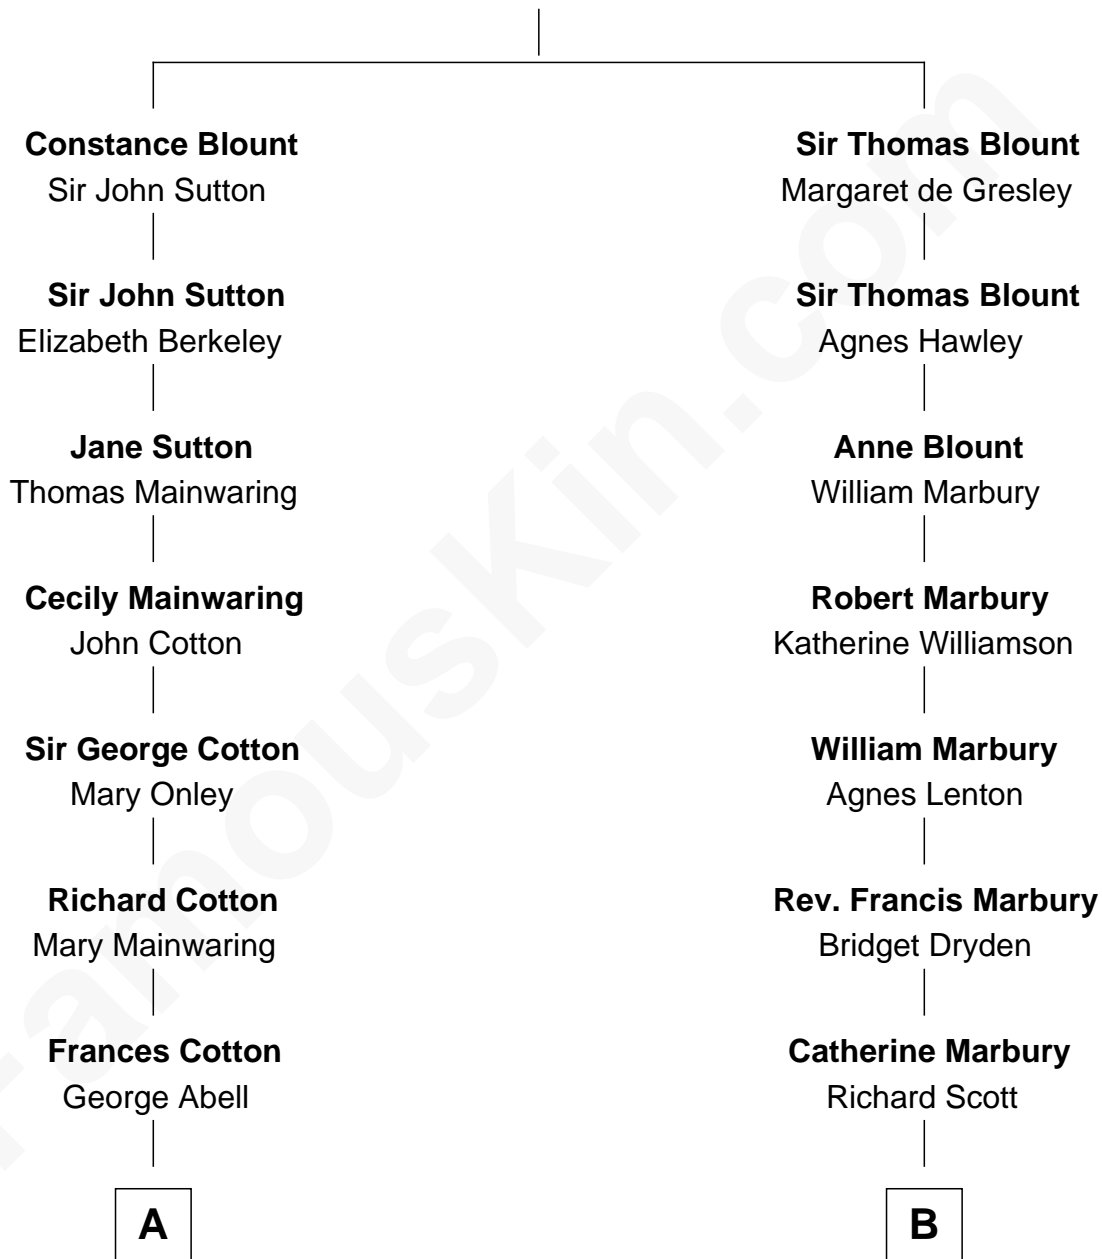

FamousKin.com Relationship Chart of

Illeana Douglas

TV and Movie Actress

13th cousin 4 times removed of

J. A. Folger

Founder of Folger Coffee Company

Sir Walter Blount

Sancha de Ayala

A

Robert Abell
Joanna - - - - -

Caleb Abell
Margaret Post

Mary Abell
Richard Douglas

William Douglas
Sarah Denison

Richard Douglas
Lucy Way

Erskine Douglas
Sophia Garrett

Emma Jane Douglas
Col. George Taliaferro Shackelford