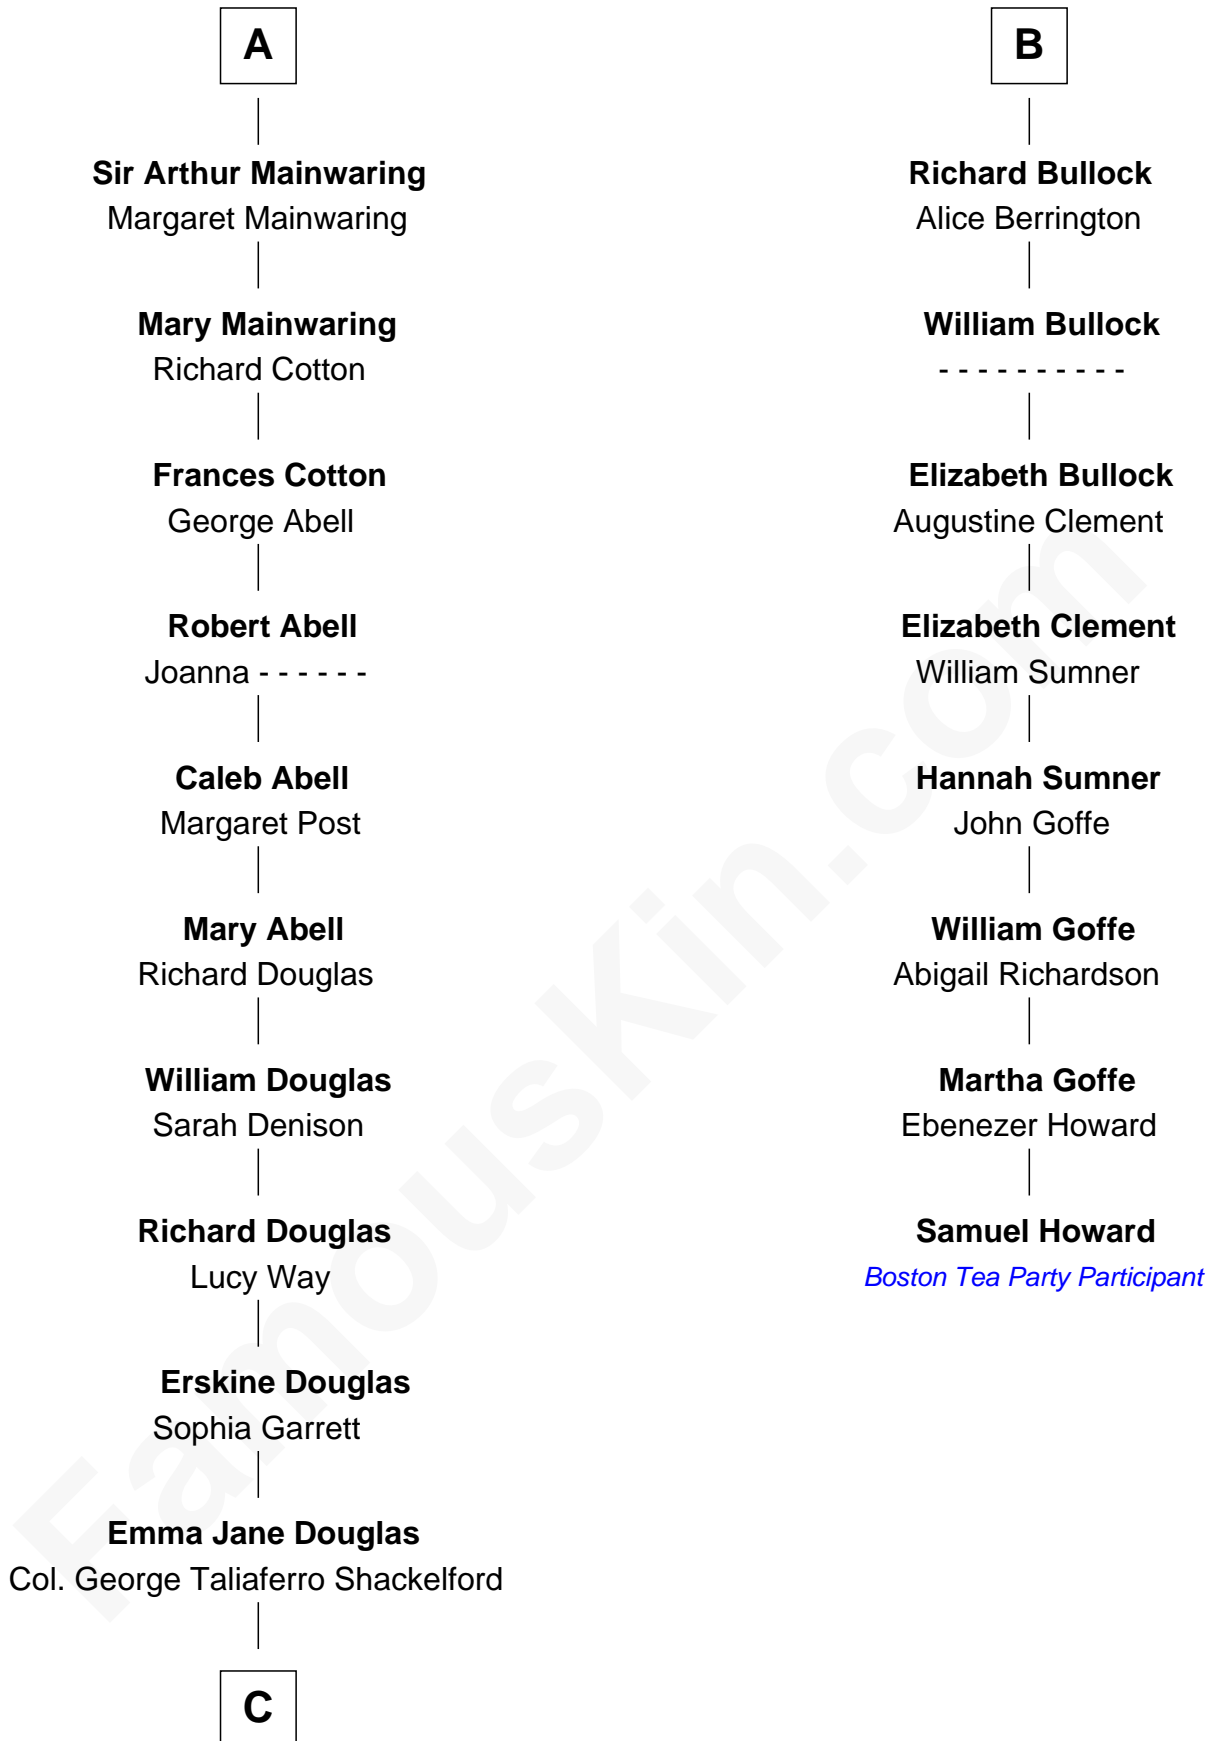

FamousKin.com Relationship Chart of

Illeana Douglas

TV and Movie Actress

14th cousin 6 times removed of

Samuel Howard

Boston Tea Party Participant

C

—
Lena Priscilla Shackelford
Edouard Gregory Hesselberg

—
Melvyn Edouard Hesselberg
Rosalind Hightower

—
Gregory Hesselberg
Joan Georgescu

—
Illeana Douglas
TV and Movie Actress

FamousKin.com