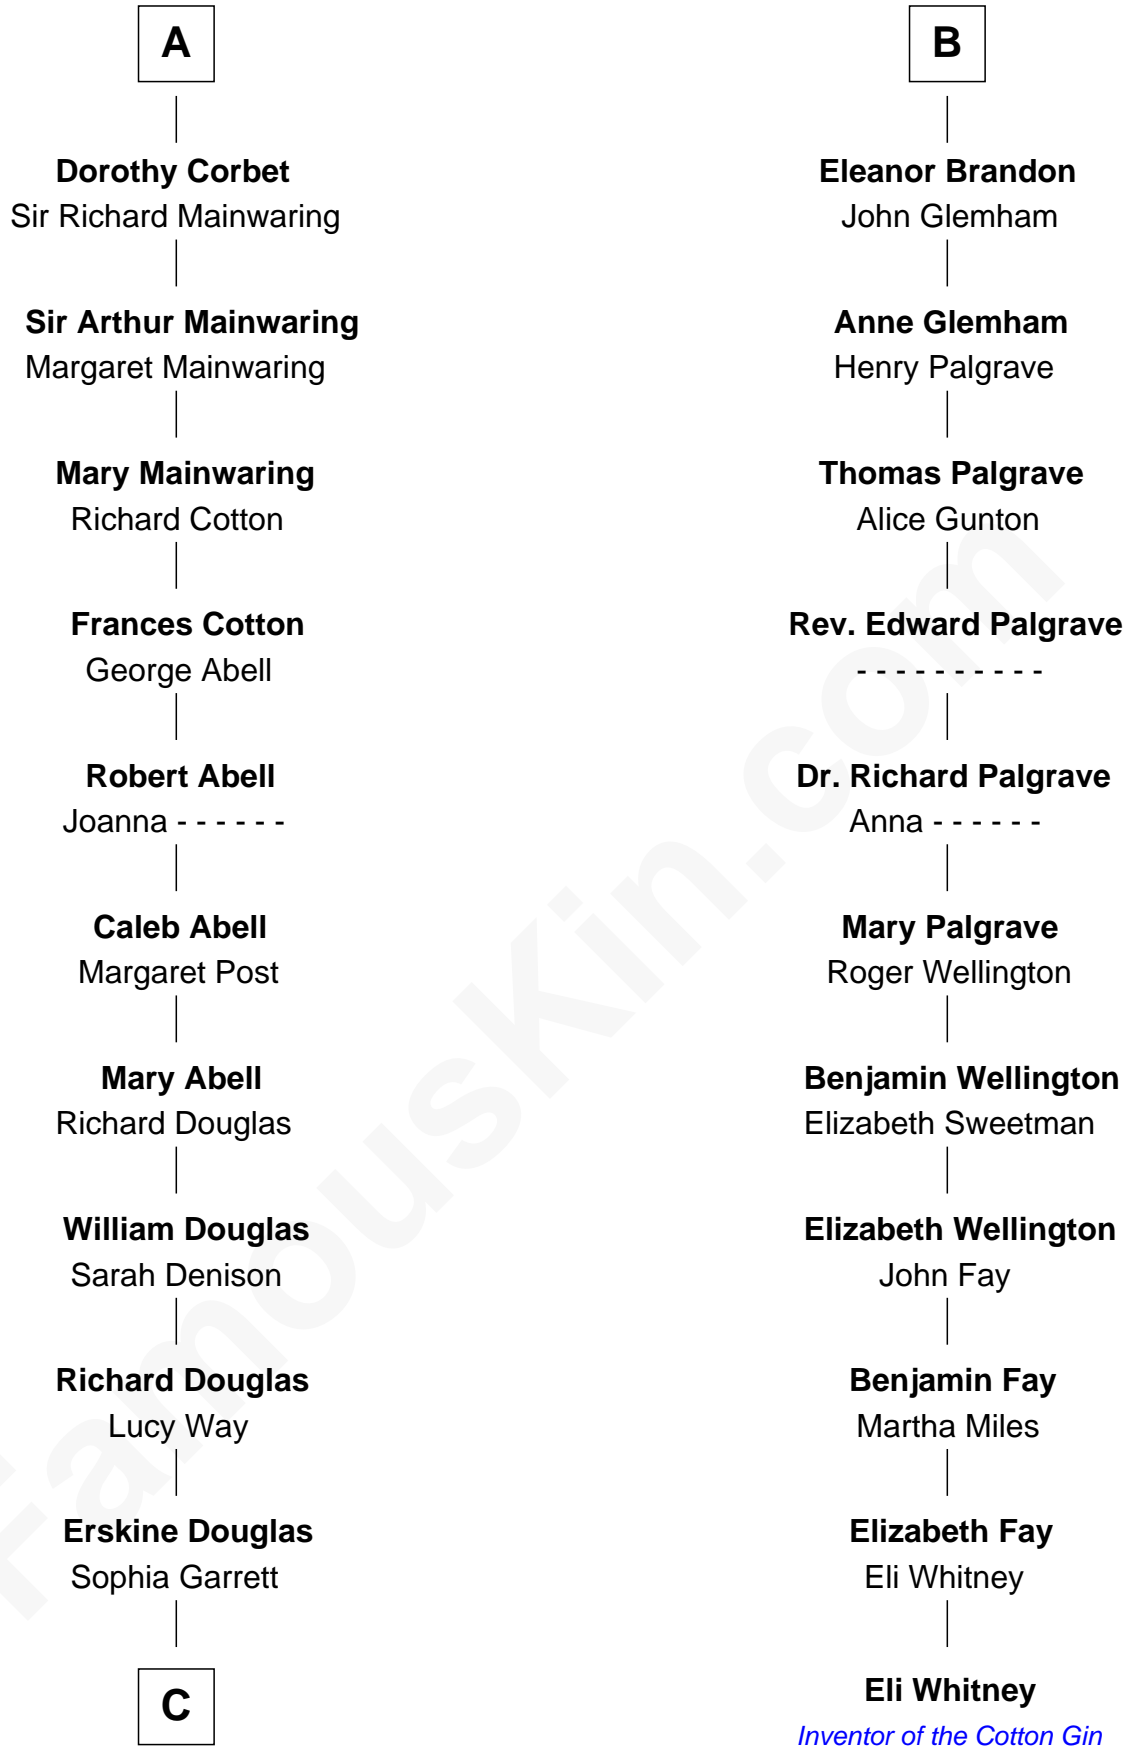

FamousKin.com Relationship Chart of

Ileana Douglas

TV and Movie Actress

17th cousin 4 times removed of

Eli Whitney

Inventor of the Cotton Gin

William de Beauchamp

Maud FitzJohn

C

Emma Jane Douglas

Col. George Taliaferro Shackelford

Lena Priscilla Shackelford

Edouard Gregory Hesselberg

Melvyn Edouard Hesselberg

Rosalind Hightower

Gregory Hesselberg