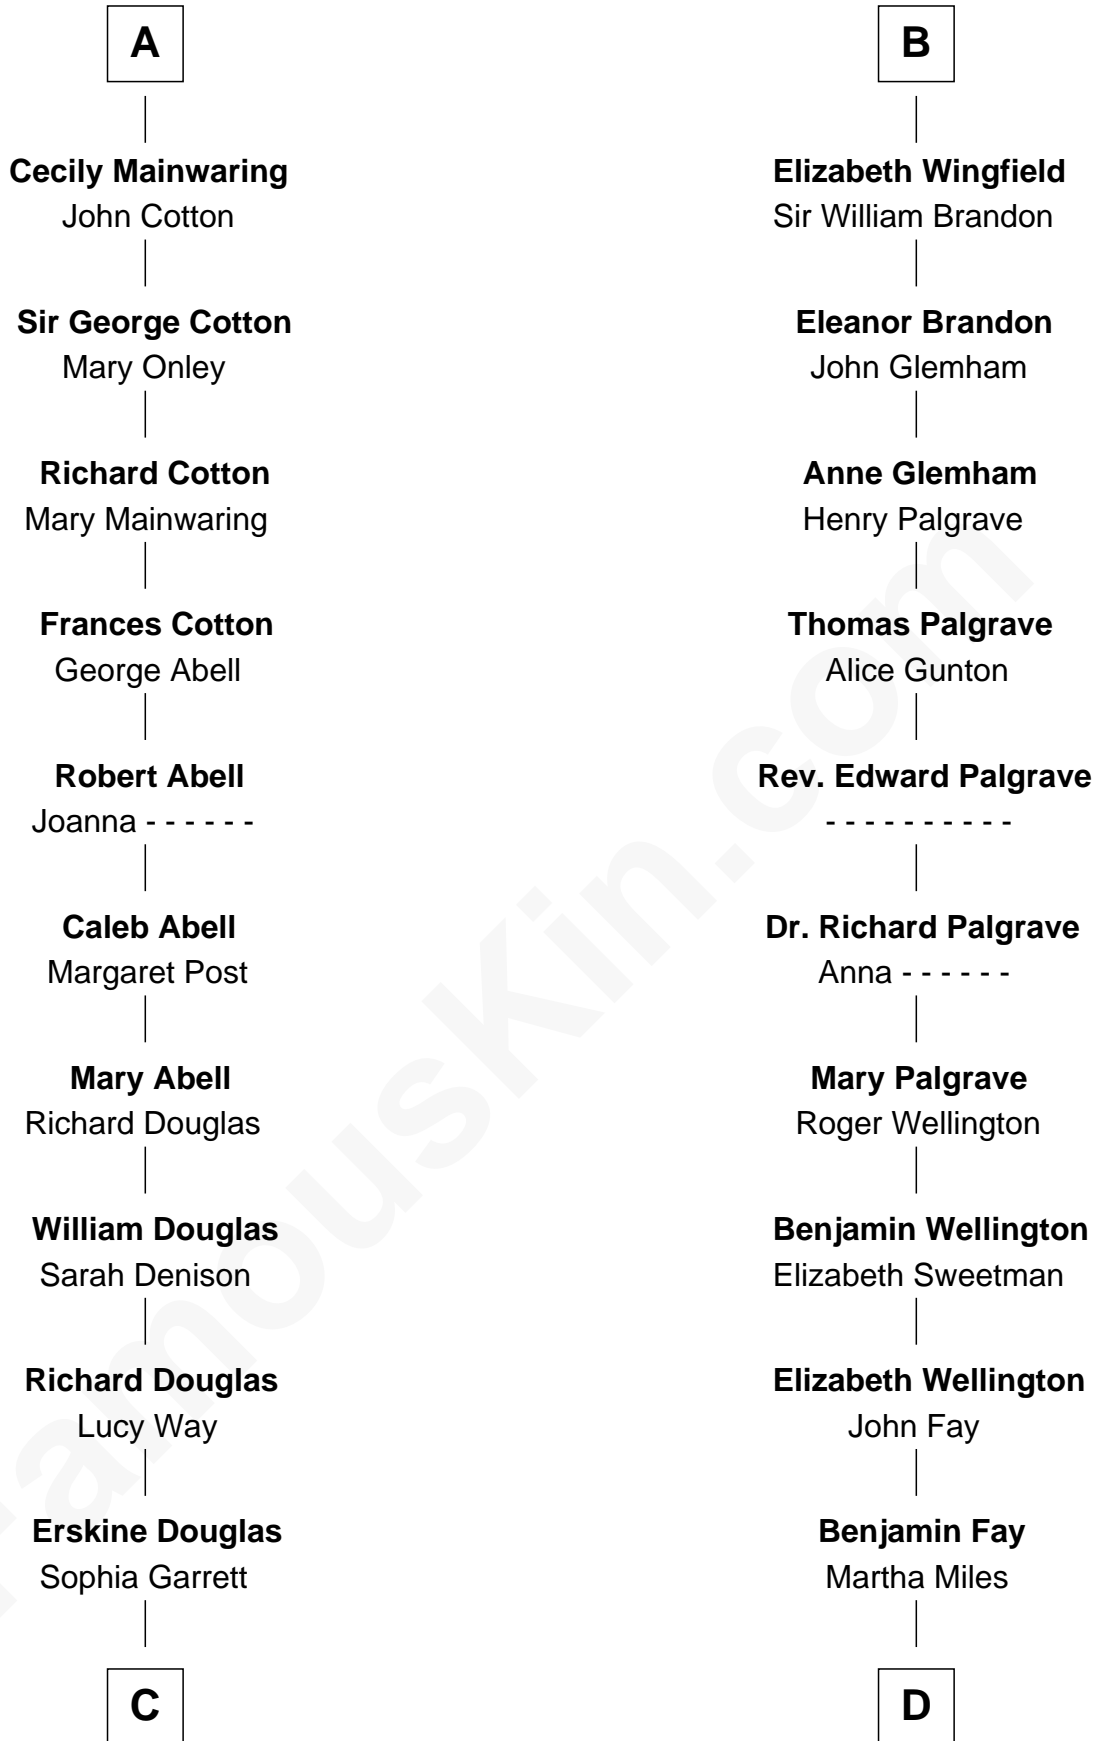

FamousKin.com Relationship Chart of

Illeana Douglas

TV and Movie Actress

18th cousin 3 times removed of

Eli Whitney

Inventor of the Cotton Gin

William de Braiose

Eva Marshal

Eve de Braiose
Sir William de Cantilupe

Milicent de Cantilupe
Eudo la Zouche

Eve la Zouche
Sir Maurice de Berkeley

Thomas de Berkeley
Katherine de Clyvedon

Sir John Berkeley
Elizabeth Betteshorne

Elizabeth Berkeley
Sir John Sutton

Jane Sutton
Thomas Mainwaring

A

Eleanor de Braiose
Sir Humphrey de Bohun

Humphrey de Bohun
Maud de Fiennes

Humphrey de Bohun
Elizabeth Plantagenet

Sir William de Bohun
Elizabeth de Badlesmere

Elizabeth de Bohun
Sir Richard Fitzalan

Elizabeth Fitzalan
Sir Robert Goushill

Elizabeth Goushill
Sir Robert Wingfield

B

C

Emma Jane Douglas
Col. George Taliaferro Shackelford

Lena Priscilla Shackelford
Edouard Gregory Hesselberg

Melvyn Edouard Hesselberg
Rosalind Hightower