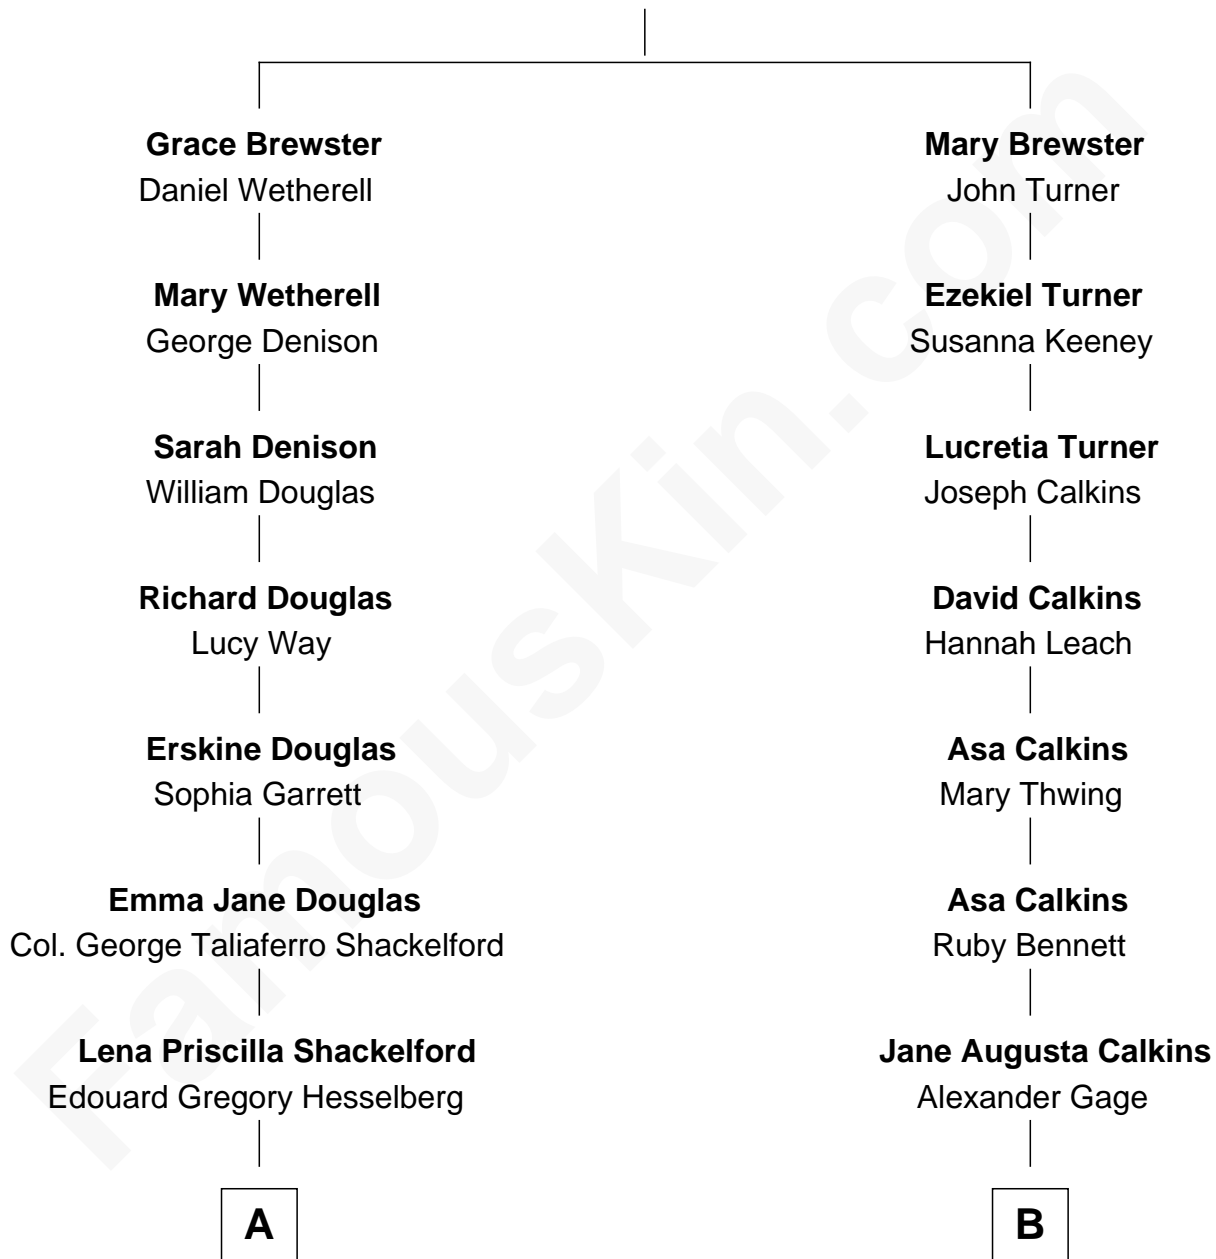

FamousKin.com Relationship Chart of

Illeana Douglas

TV and Movie Actress

9th cousin 1 time removed of

Richard Hatch

TV and Movie Actor

Jonathan Brewster

Lucretia Oldham

A

Melvyn Edouard Hesselberg

Rosalind Hightower

Gregory Hesselberg

Joan Georgescu

Illeana Douglas

TV and Movie Actress

B