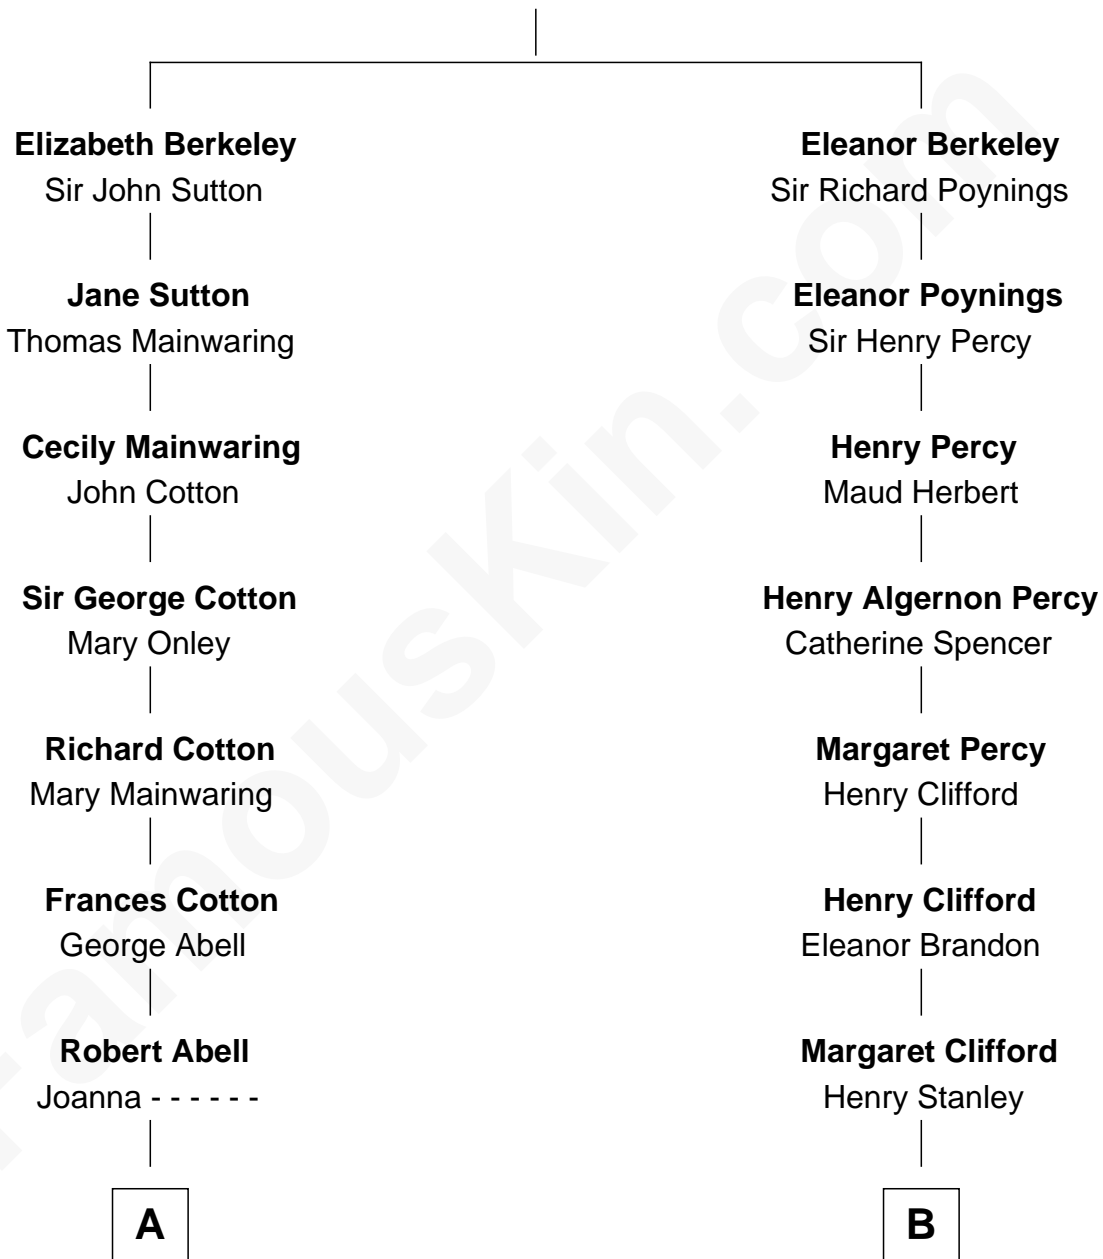

FamousKin.com

Relationship Chart of

Illeana Douglas

TV and Movie Actress

16th cousin 5 times removed of

Cara Delevingne

Fashion Model and Movie Actress

Sir John Berkeley
Elizabeth Betteshorne

C

Armyne Evelyne Gordon

Sir Lionel Lawson Faudel-Phillips

Anne Margaret Faudel-Phillips

John Vincent Sheffield

Jane Armyne Sheffield

Sir Jocelyn Edward Greville Stevens

Pandora Anne Stevens

Charles Hamar Delevingne

Cara Delevingne

Model and Actress