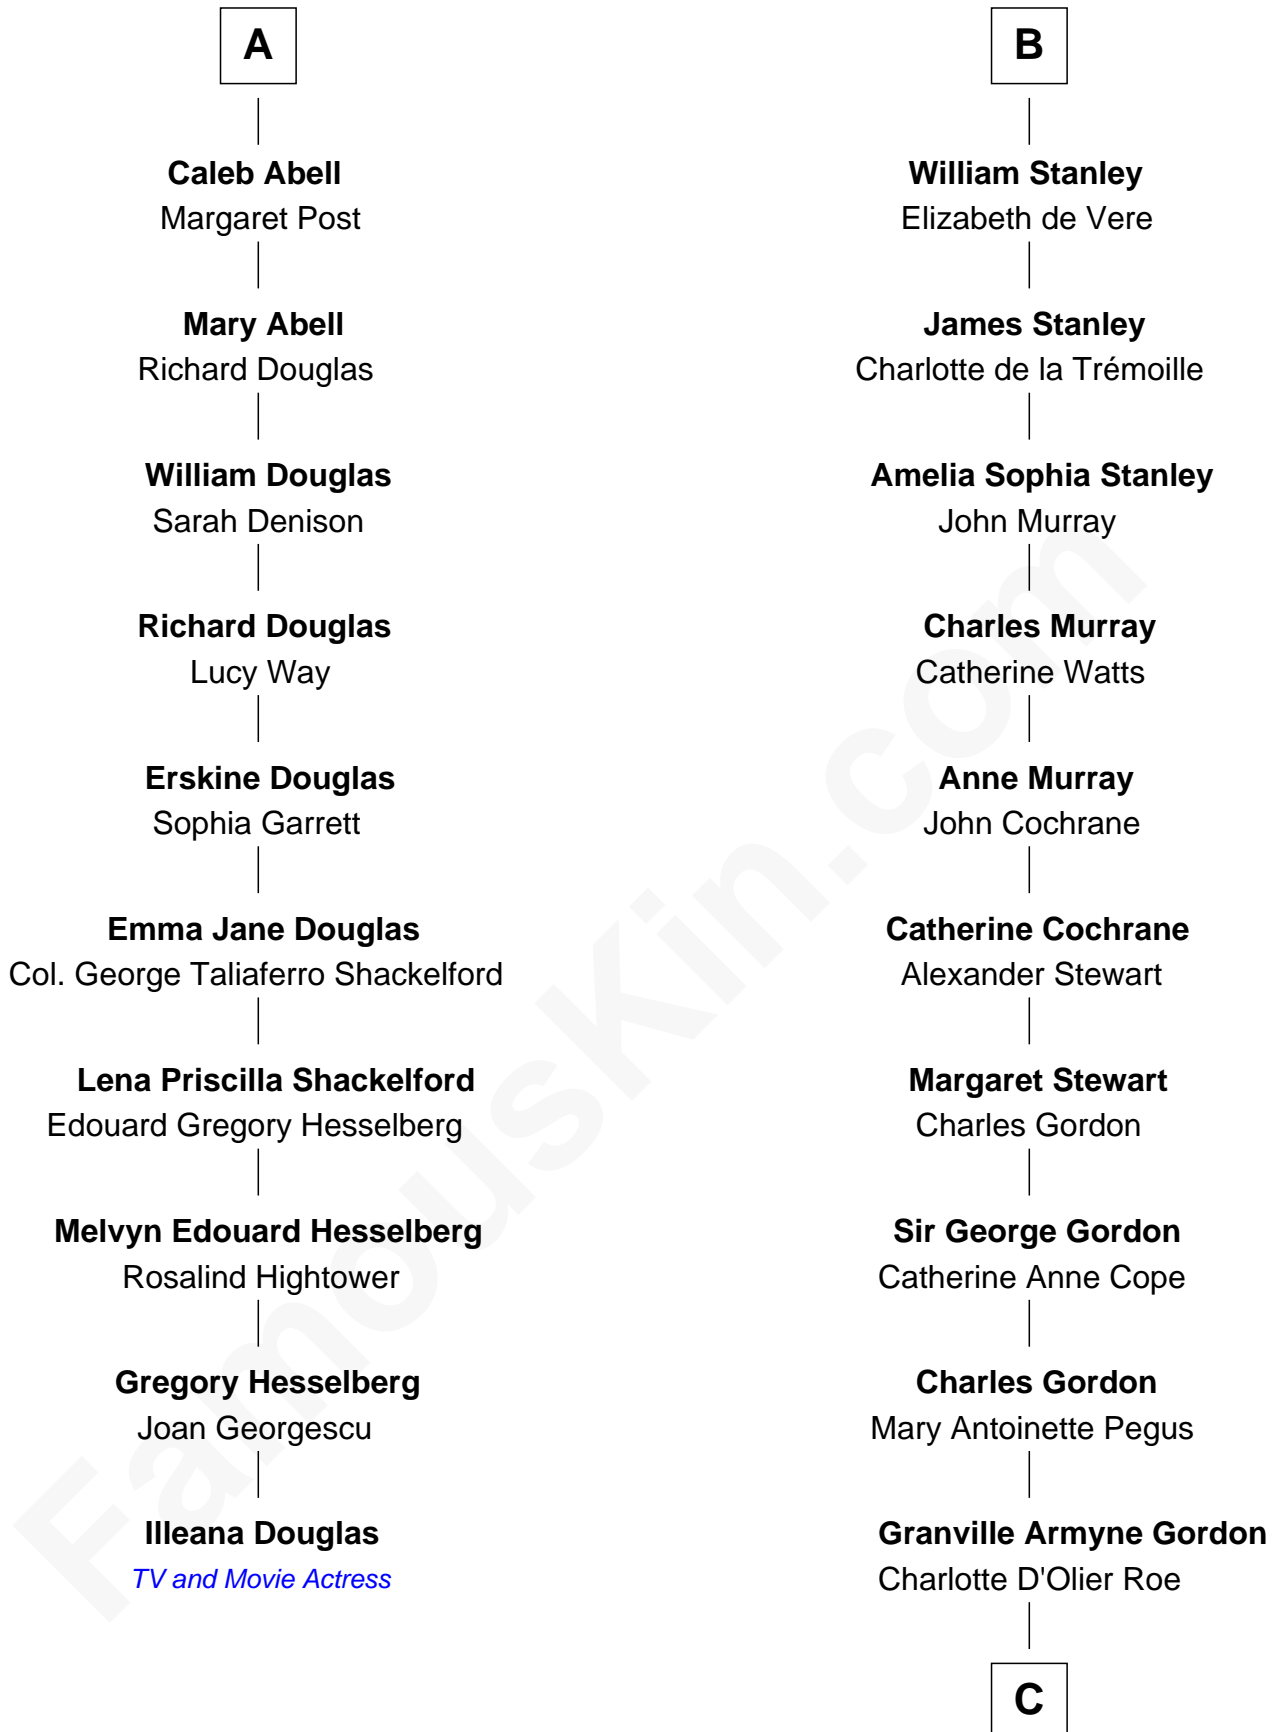

FamousKin.com

Relationship Chart of

Illeana Douglas

TV and Movie Actress

16th cousin 5 times removed of

Cara Delevingne

Fashion Model and Movie Actress

Sir John Berkeley
Elizabeth Betteshorne

C

Armyne Evelyne Gordon

Sir Lionel Lawson Faudel-Phillips

Anne Margaret Faudel-Phillips

John Vincent Sheffield

Jane Armyne Sheffield

Sir Jocelyn Edward Greville Stevens

Pandora Anne Stevens