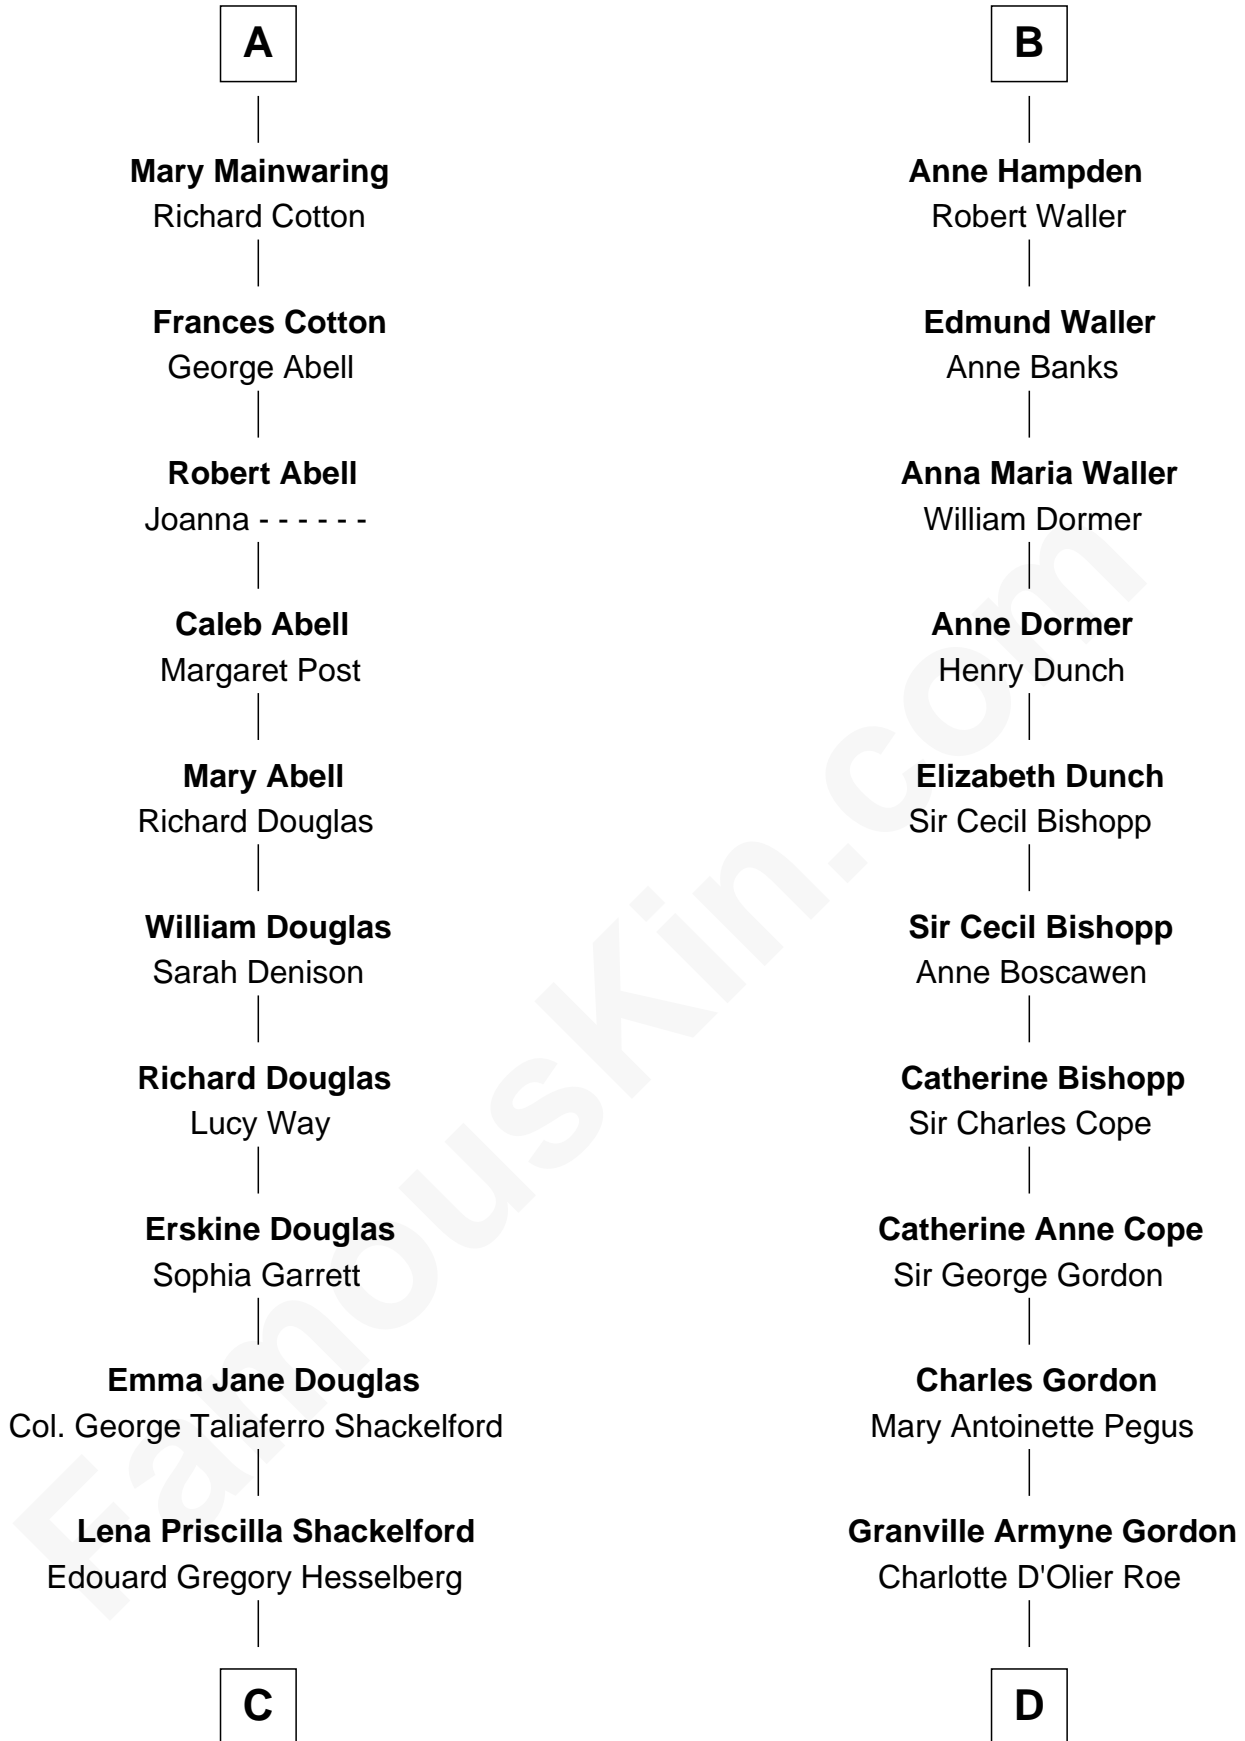

FamousKin.com Relationship Chart of

Ileana Douglas

TV and Movie Actress

19th cousin 2 times removed of

Cara Delevingne

Fashion Model and Movie Actress

John de Welles

Maud de Roos