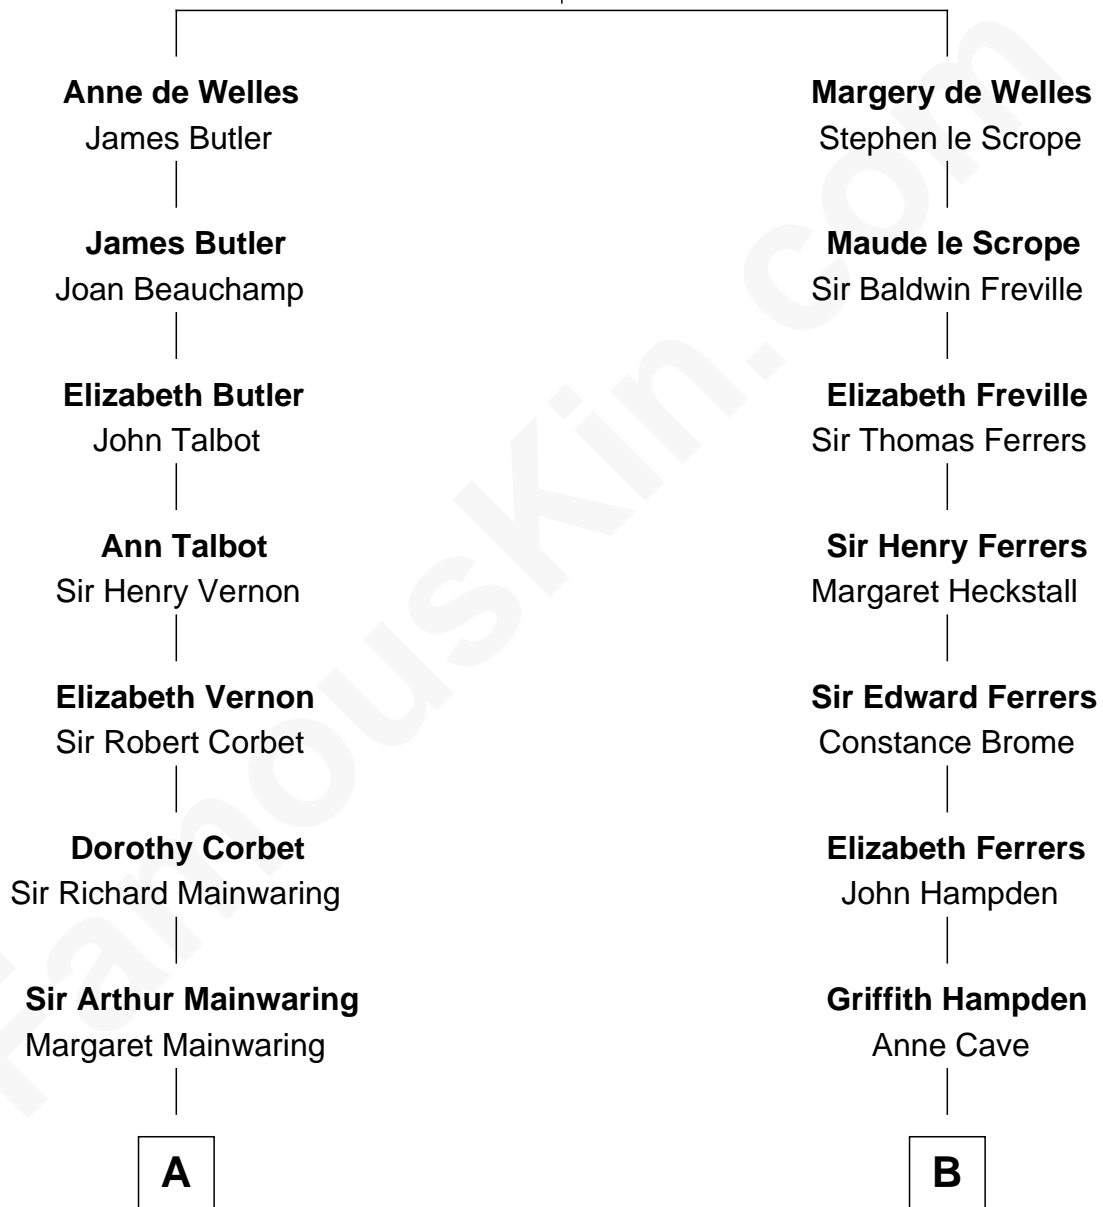

FamousKin.com Relationship Chart of

Ileana Douglas

TV and Movie Actress

19th cousin 2 times removed of

Cara Delevingne

Fashion Model and Movie Actress

John de Welles

Maud de Roos

C

Melvyn Edouard Hesselberg

Rosalind Hightower

Gregory Hesselberg

Joan Georgescu

Illeana Douglas

TV and Movie Actress

D

Cara Delevingne

Model and Actress