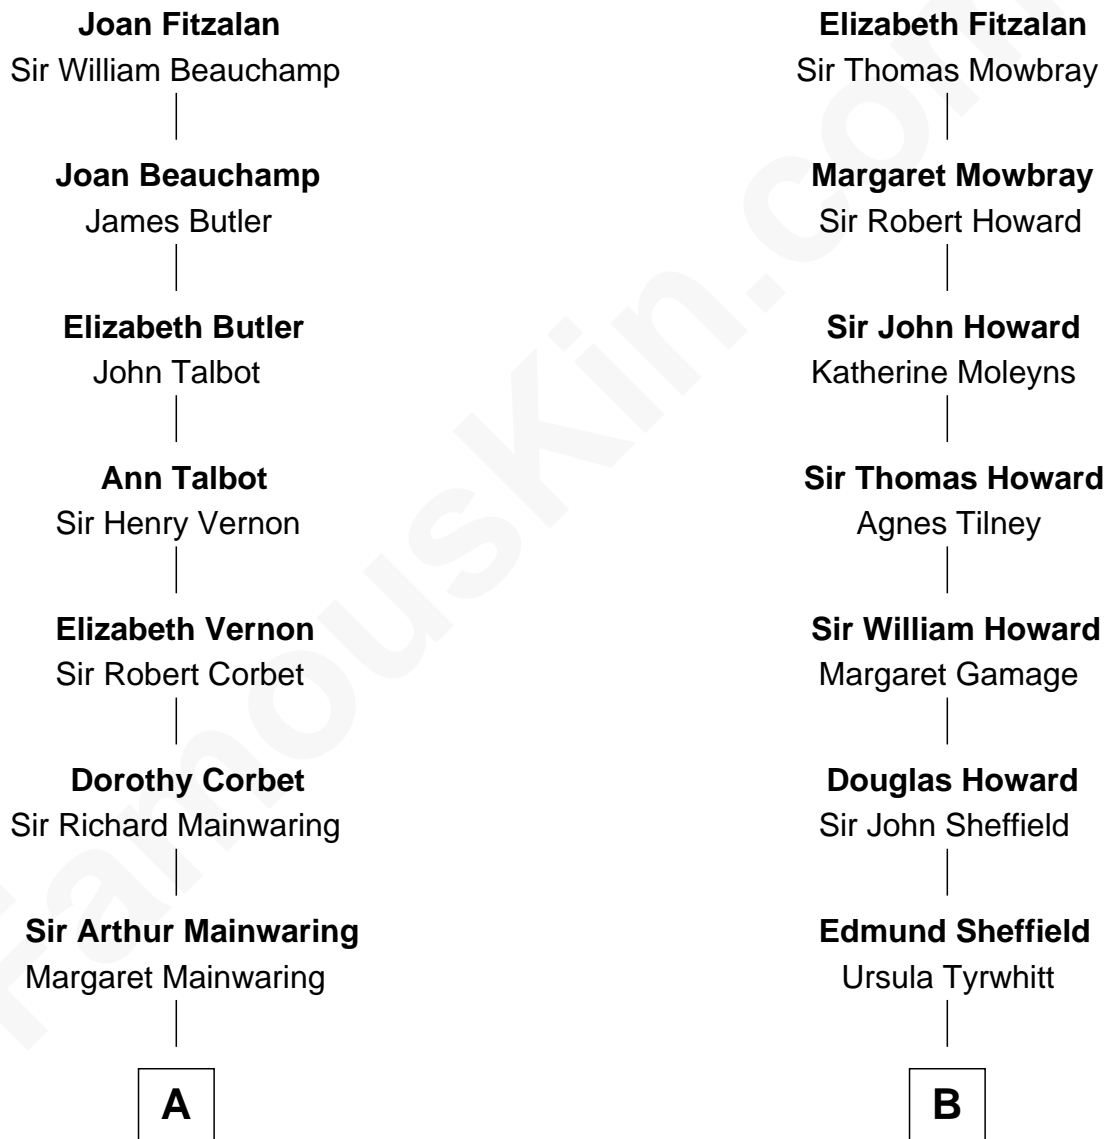

FamousKin.com Relationship Chart of

Ileana Douglas

TV and Movie Actress

18th cousin 1 time removed of

Cara Delevingne

Fashion Model and Movie Actress

Sir Richard Fitzalan

Elizabeth de Bohun

FamousKin.com