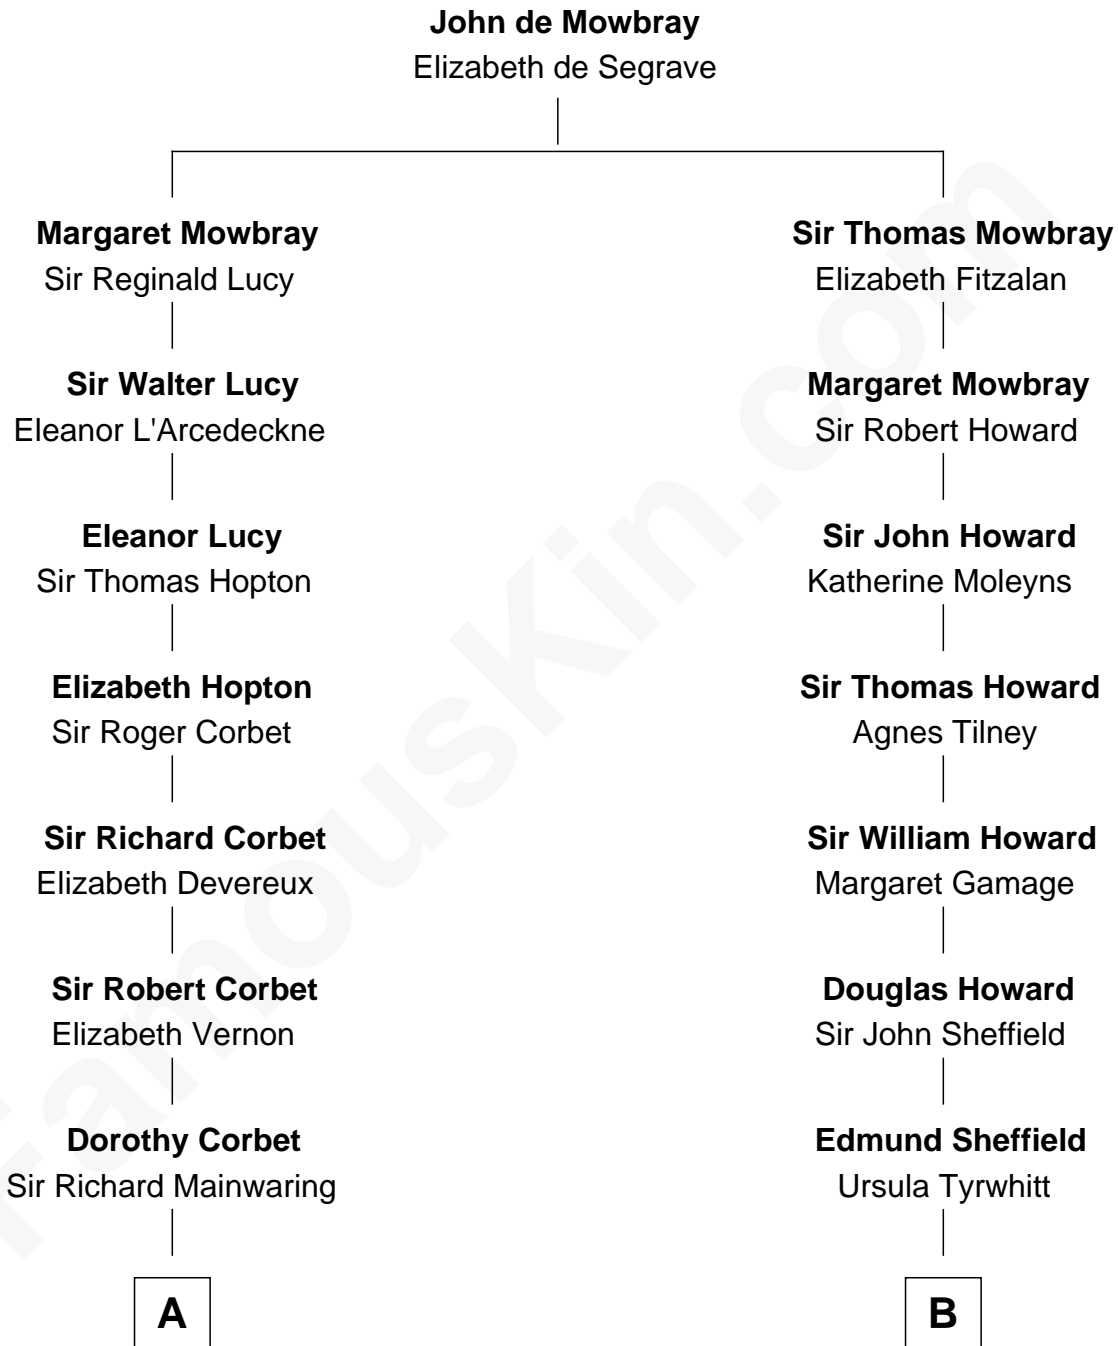

FamousKin.com Relationship Chart of

Ileana Douglas

TV and Movie Actress

18th cousin 2 times removed of

Cara Delevingne

Fashion Model and Movie Actress

C

Lena Priscilla Shackelford
Edouard Gregory Hesselberg

Melvyn Edouard Hesselberg
Rosalind Hightower

Gregory Hesselberg
Joan Georgescu

Illeana Douglas
TV and Movie Actress

D

Pandora Anne Stevens
Charles Hamar Delevingne

Cara Delevingne
Model and Actress

FamousKin.com