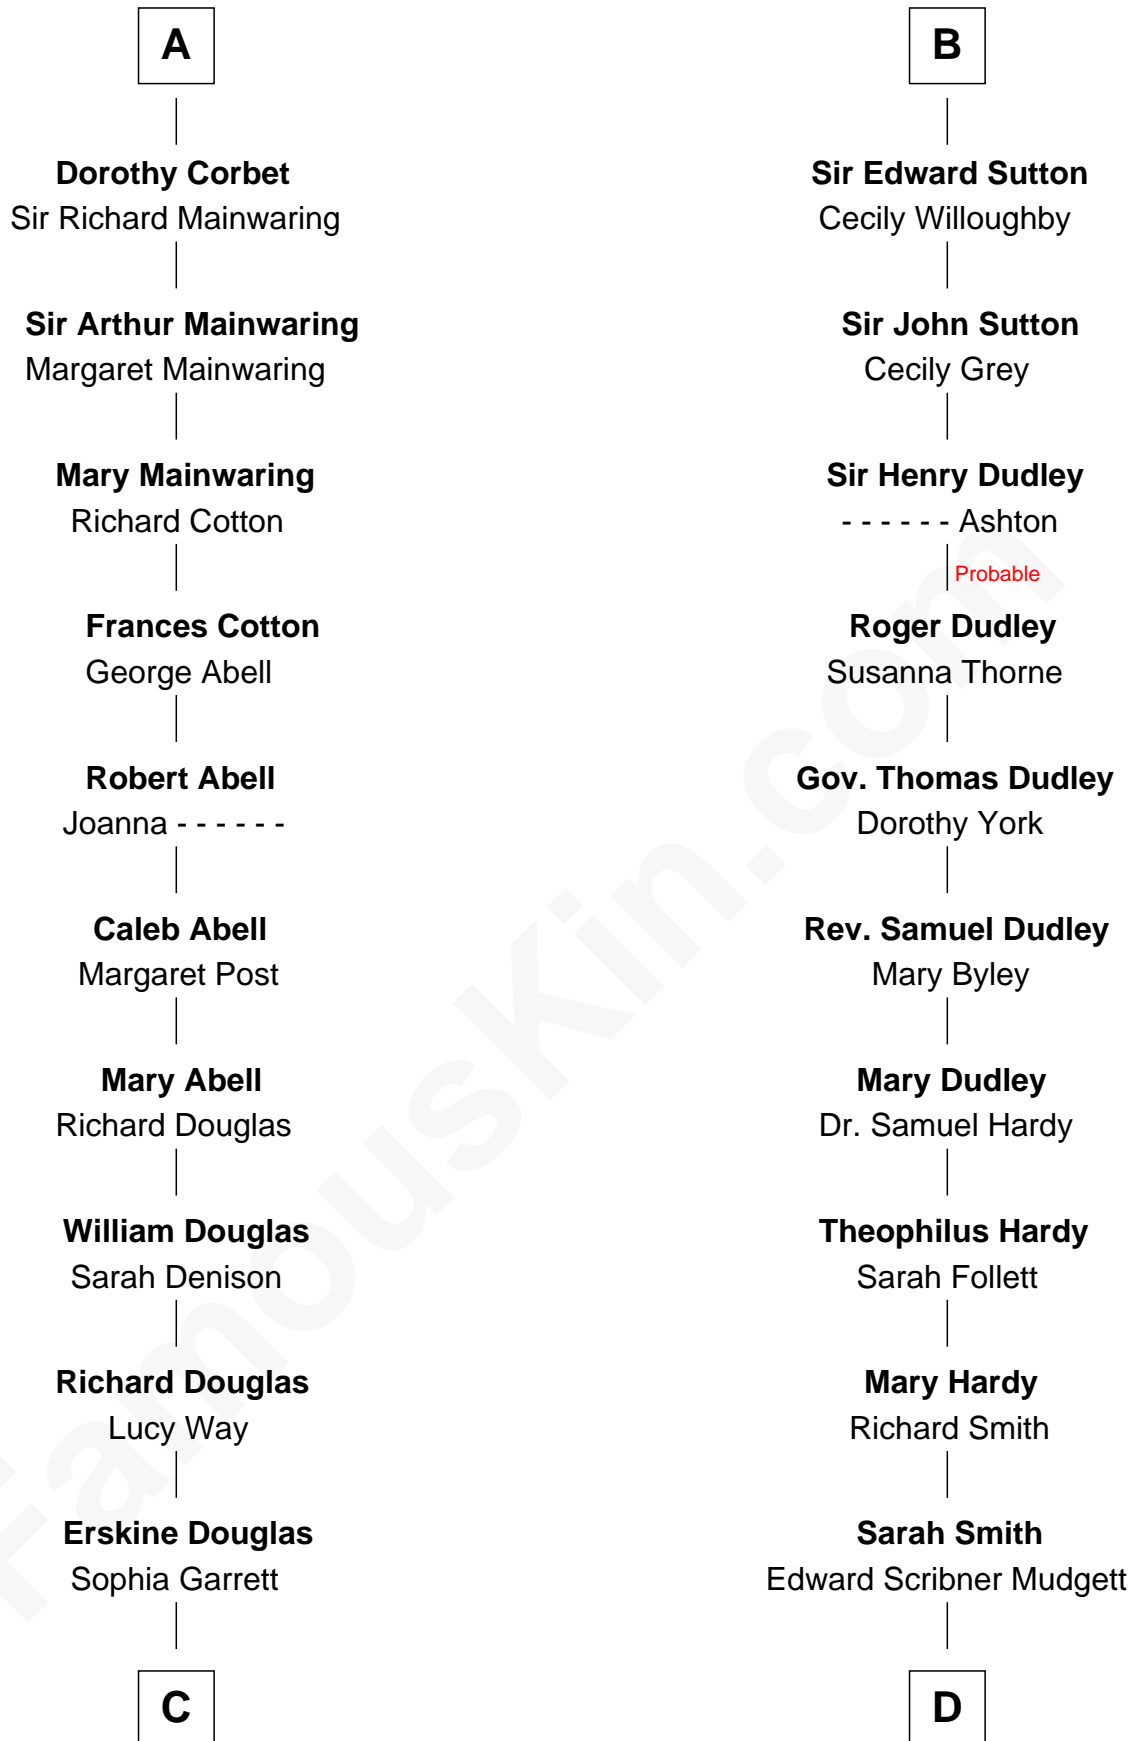

## Relationship Chart of

**Illeana Douglas**

TV and Movie Actress

20th cousin 1 time removed of

**Dr. H. H. Holmes**

Serial Killer aka "Devil in the White City"

**C**

**Emma Jane Douglas**  
Col. George Taliaferro Shackelford

**Lena Priscilla Shackelford**  
Edouard Gregory Hesselberg

**Melvyn Edouard Hesselberg**  
Rosalind Hightower

**Gregory Hesselberg**  
Joan Georgescu

**Illeana Douglas**  
*TV and Movie Actress*

**D**

**Samuel Mudgett**  
Mary Morrill

**Scribner Mudgett**  
Nancy Prescott

**Levi Horton Mudgett**  
Theodate Page Price

**Dr. H. H. Holmes**  
*Serial Killer Dr. H. H. Holmes*