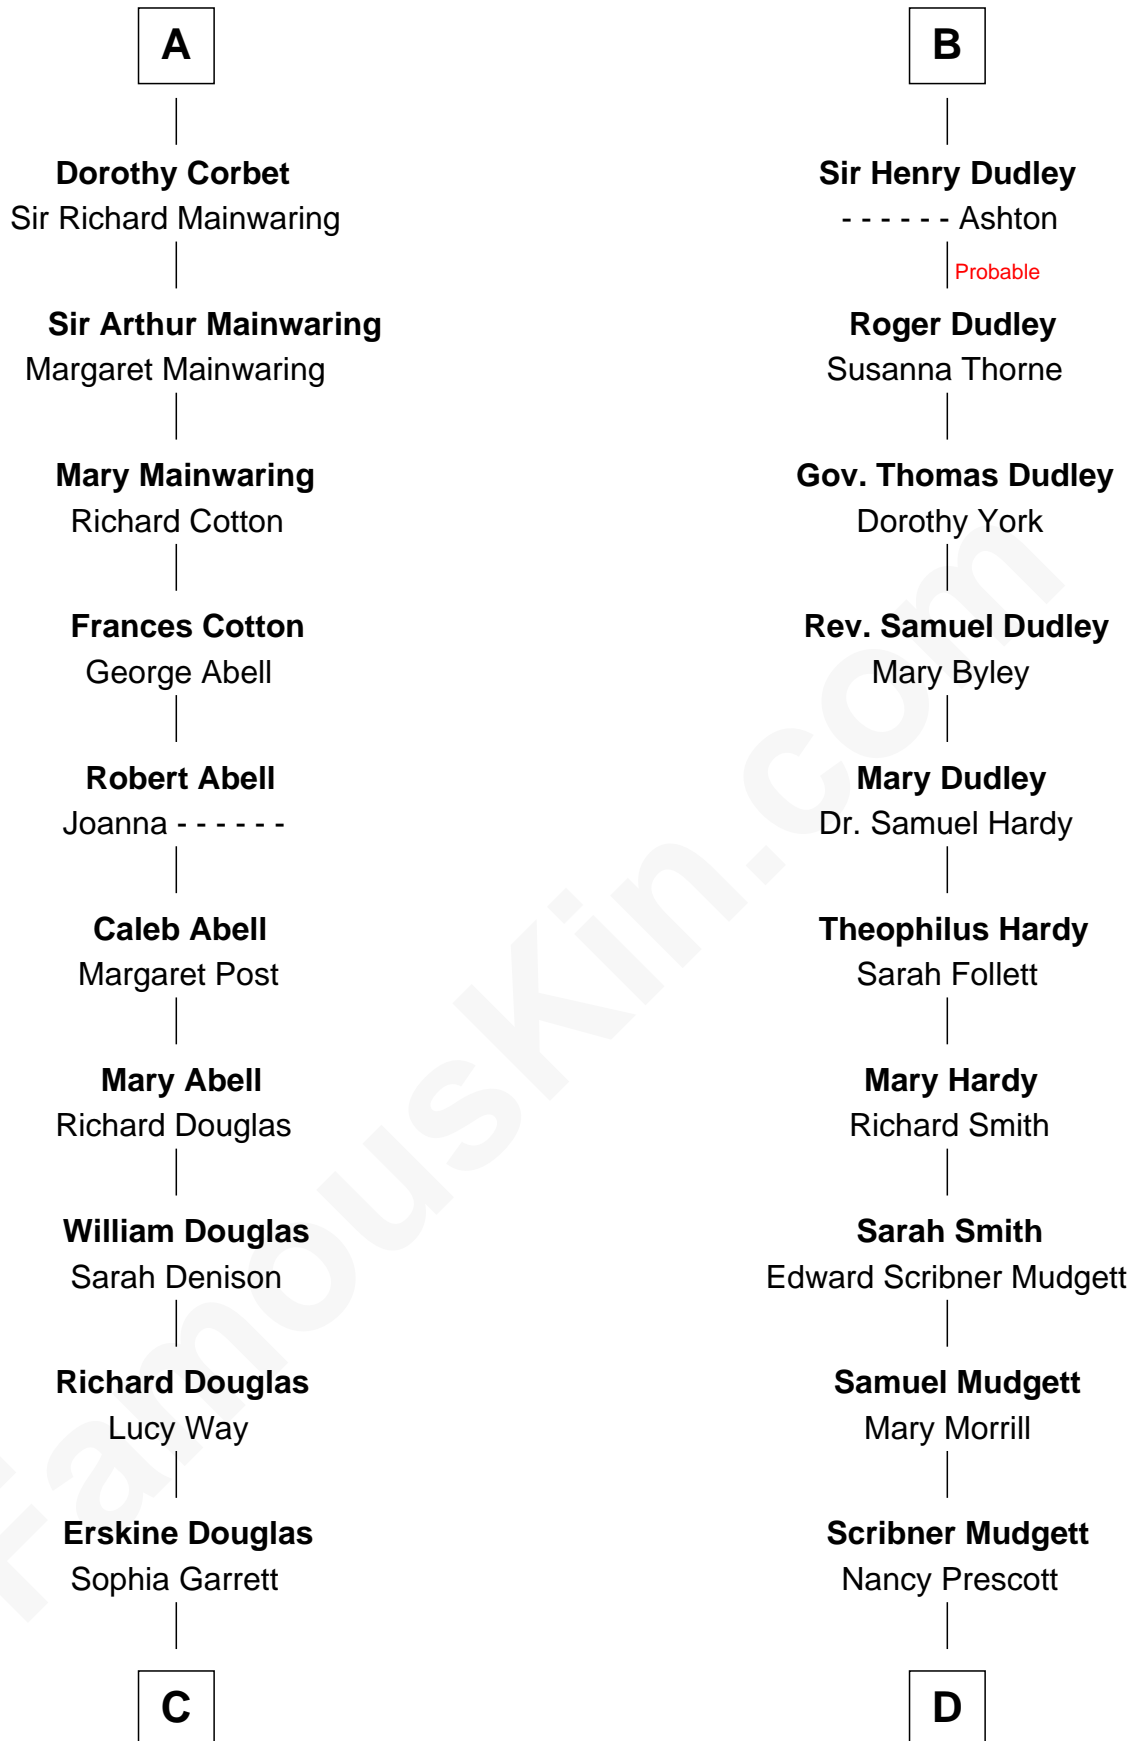

FamousKin.com Relationship Chart of

Illeana Douglas

TV and Movie Actress

18th cousin 3 times removed of

Dr. H. H. Holmes

Serial Killer aka "Devil in the White City"

Ralph de Stafford

Margaret de Audley

Thomas de Ros

Margaret de Ros

Sir Reynold Grey

Margaret Grey

Sir William Bonville

William Bonville

Elizabeth Harington

William Bonville

Katherine Neville

Cecily Bonville

Thomas Grey

Cecily Grey

Sir John Sutton

B

C

Emma Jane Douglas
Col. George Taliaferro Shackelford

Lena Priscilla Shackelford
Edouard Gregory Hesselberg

Melvyn Edouard Hesselberg
Rosalind Hightower

Gregory Hesselberg
Joan Georgescu

Illeana Douglas
TV and Movie Actress

D

Levi Horton Mudgett
Theodate Page Price