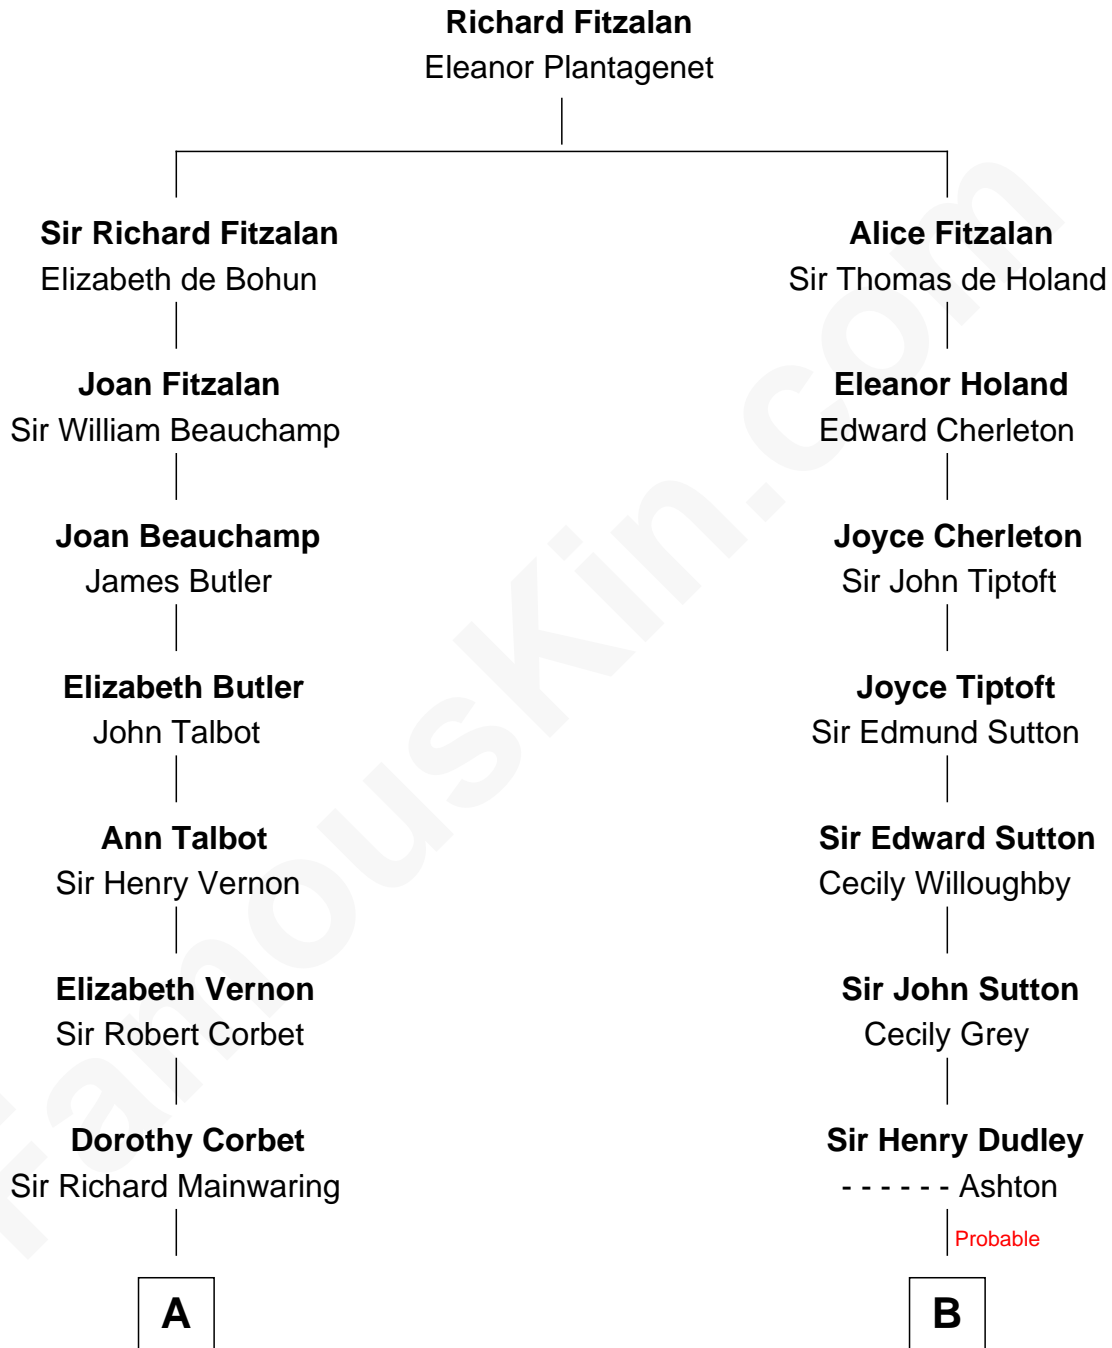

FamousKin.com Relationship Chart of

Illeana Douglas

TV and Movie Actress

17th cousin 3 times removed of

Dr. H. H. Holmes

Serial Killer aka "Devil in the White City"

C

—
Lena Priscilla Shackelford
Edouard Gregory Hesselberg

—
Melvyn Edouard Hesselberg
Rosalind Hightower

—
Gregory Hesselberg
Joan Georgescu

—
Illeana Douglas
TV and Movie Actress