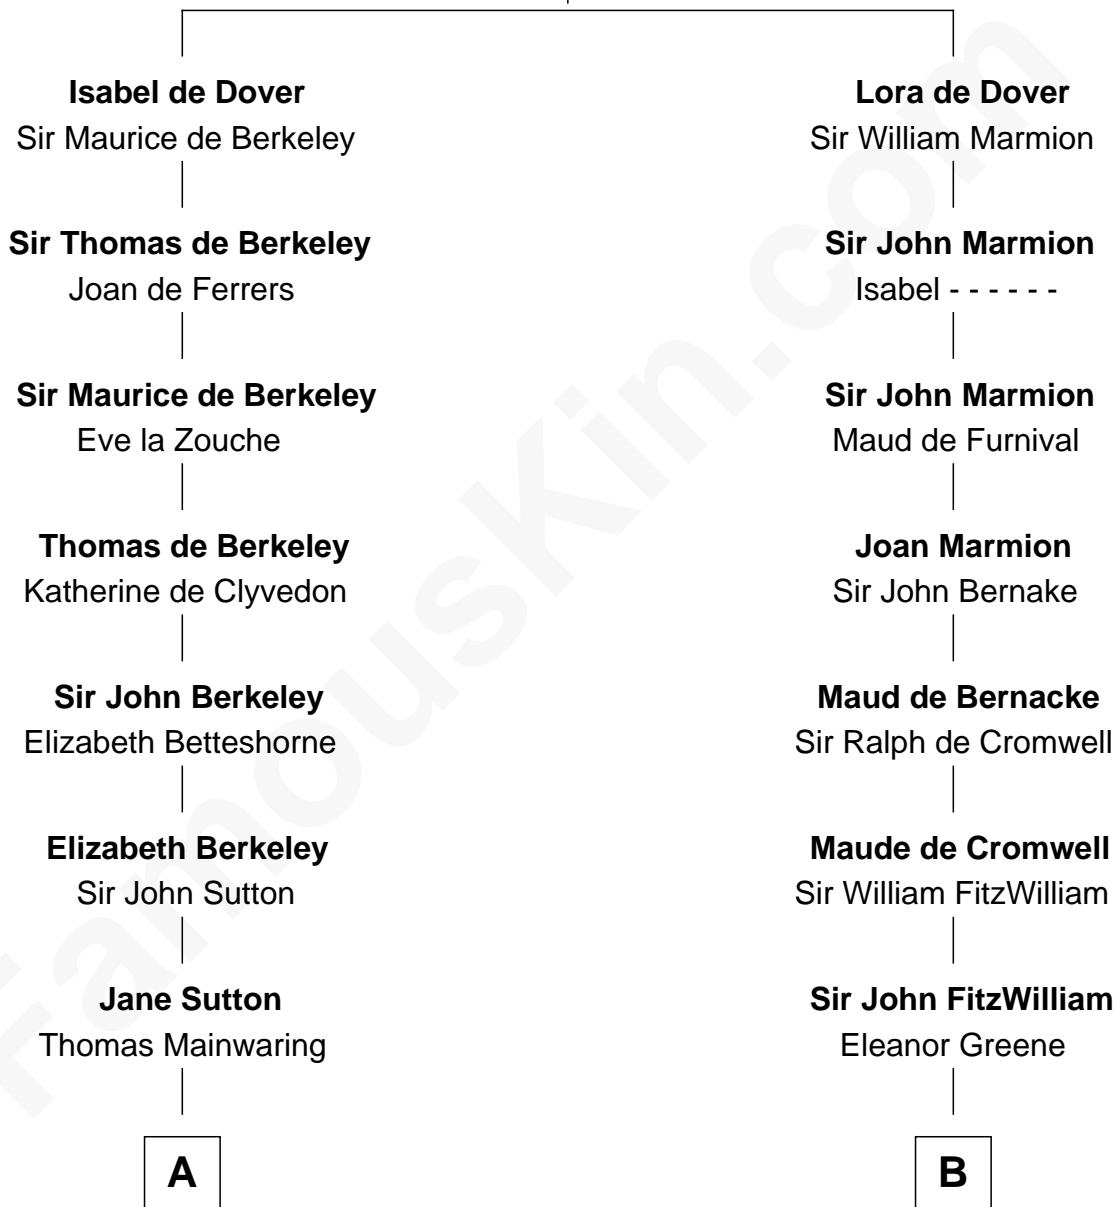

FamousKin.com Relationship Chart of

Illeana Douglas

TV and Movie Actress

21st cousin of

Franklin D. Roosevelt

32nd U.S. President

Sir Richard FitzRoy

Rose de Dover

C

Emma Jane Douglas
Col. George Taliaferro Shackelford

Lena Priscilla Shackelford
Edouard Gregory Hesselberg

Melvyn Edouard Hesselberg
Rosalind Hightower

Gregory Hesselberg
Joan Georgescu

Illeana Douglas
TV and Movie Actress

D

Rebecca Smith
John Aspinwall

John Aspinwall
Susan Howland

Mary Rebecca Aspinwall
Isaac Daniel Roosevelt

James Roosevelt
Sara Delano

Franklin D. Roosevelt
32nd U.S. President