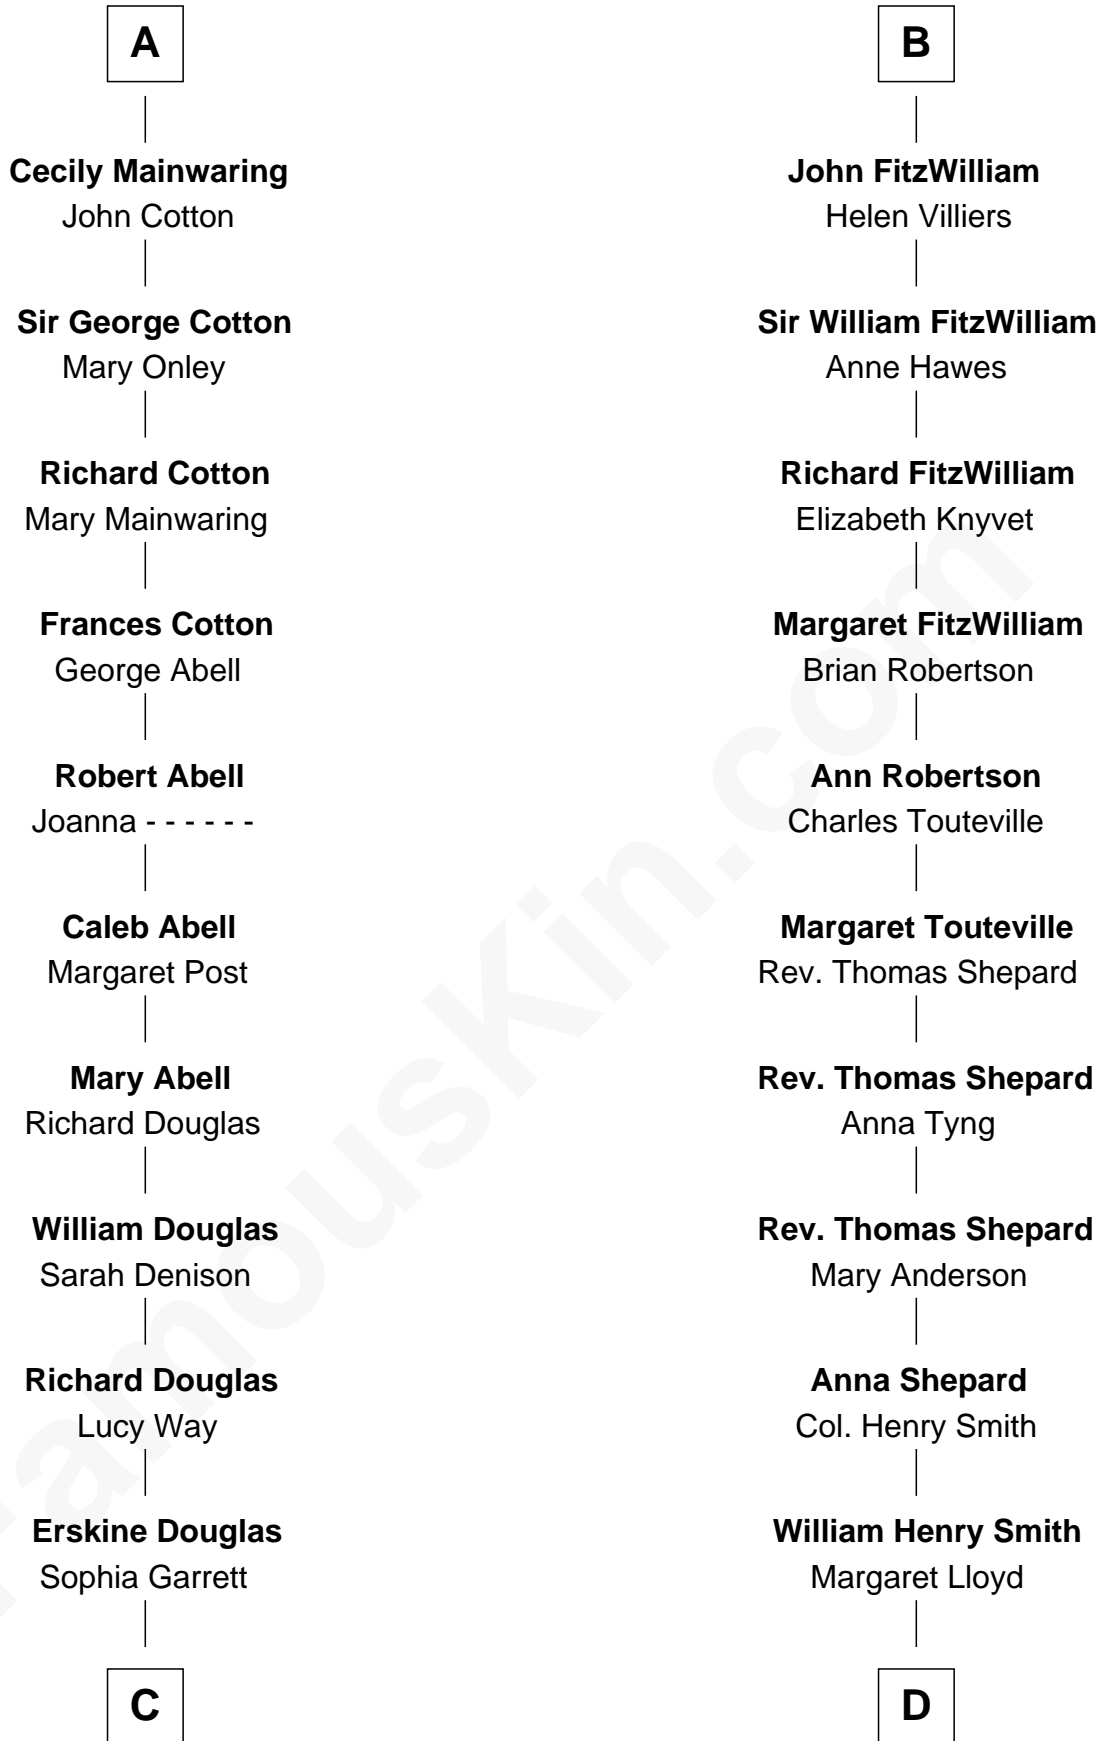

FamousKin.com Relationship Chart of

Illeana Douglas

TV and Movie Actress

21st cousin of

Franklin D. Roosevelt

32nd U.S. President

Sir Richard FitzRoy

Rose de Dover

C

Emma Jane Douglas
Col. George Taliaferro Shackelford

Lena Priscilla Shackelford
Edouard Gregory Hesselberg

Melvyn Edouard Hesselberg
Rosalind Hightower

Gregory Hesselberg
Joan Georgescu

Illeana Douglas
TV and Movie Actress

D

Rebecca Smith
John Aspinwall

John Aspinwall
Susan Howland

Mary Rebecca Aspinwall
Isaac Daniel Roosevelt

James Roosevelt
Sara Delano

Franklin D. Roosevelt
32nd U.S. President