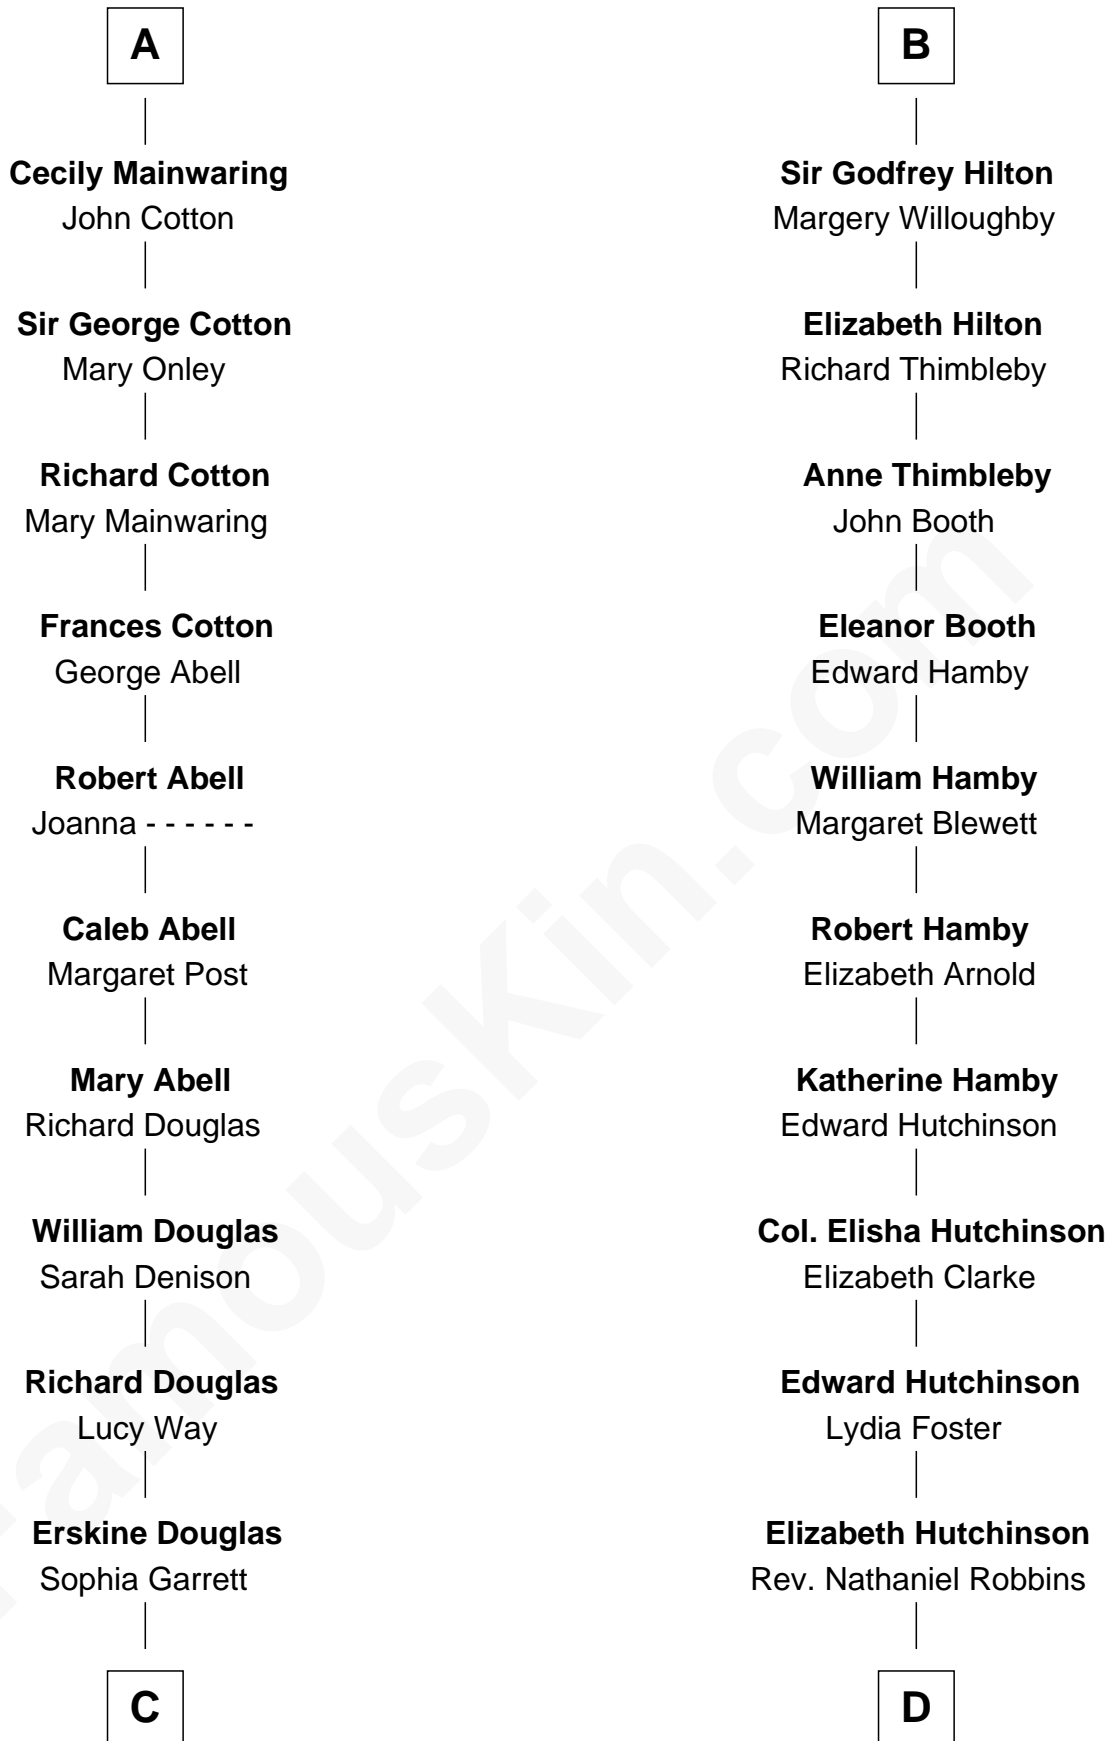

FamousKin.com Relationship Chart of

Illeana Douglas

TV and Movie Actress

21st cousin of

Franklin D. Roosevelt

32nd U.S. President

Sir Roger de Quincy

Helen of Galloway

Sir Henry Tailboys

Joan Tailboys

Sir Andrew Luttrell

Hawise Luttrell

Sir Godfrey Hilton

B

C

Emma Jane Douglas
Col. George Taliaferro Shackelford

Lena Priscilla Shackelford
Edouard Gregory Hesselberg

Melvyn Edouard Hesselberg
Rosalind Hightower

Gregory Hesselberg
Joan Georgescu

Illeana Douglas
TV and Movie Actress

D

Edward Hutchinson Robbins
Elizabeth Murray