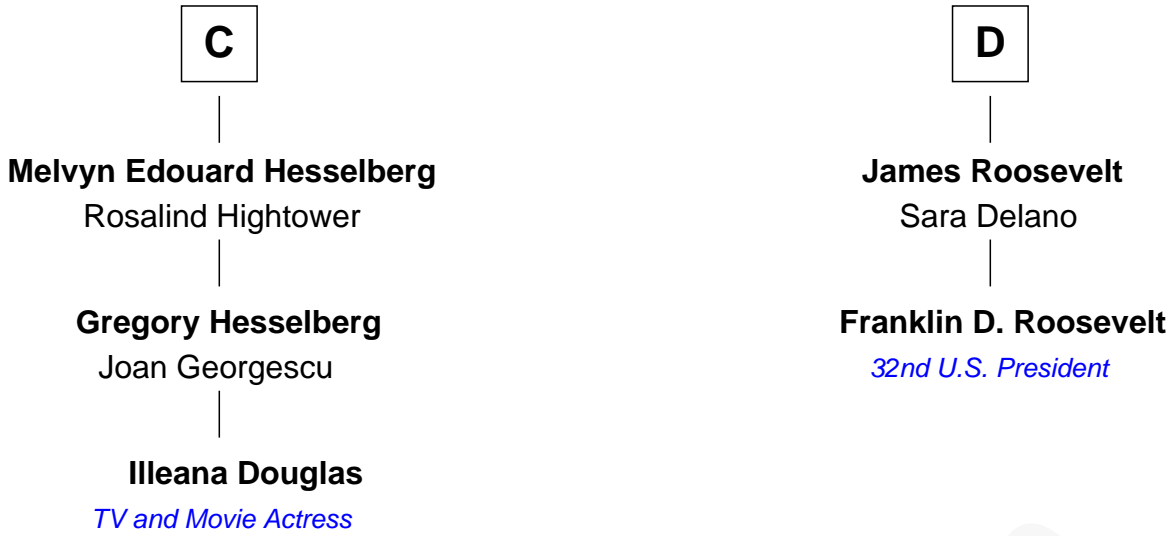

FamousKin.com Relationship Chart of

Illeana Douglas

TV and Movie Actress

18th cousin 1 time removed of

Franklin D. Roosevelt

32nd U.S. President

Eudo la Zouche
Milicent de Cantilupe

Eve la Zouche
Sir Maurice de Berkeley

Thomas de Berkeley
Katherine de Clyvedon

Sir John Berkeley
Elizabeth Betteshorne

Elizabeth Berkeley
Sir John Sutton

Jane Sutton
Thomas Mainwaring

Cecily Mainwaring
John Cotton

Sir George Cotton
Mary Onley

A

Lucy Zouche
Thomas de Greene

Sir Henry Greene
Katherine Drayton

Sir Henry de Greene
Matilda de Mauduit

Eleanor Greene
Sir John FitzWilliam

John FitzWilliam
Helen Villiers

Sir William FitzWilliam
Anne Hawes

Richard FitzWilliam
Elizabeth Knyvet

B

FamousKin.com