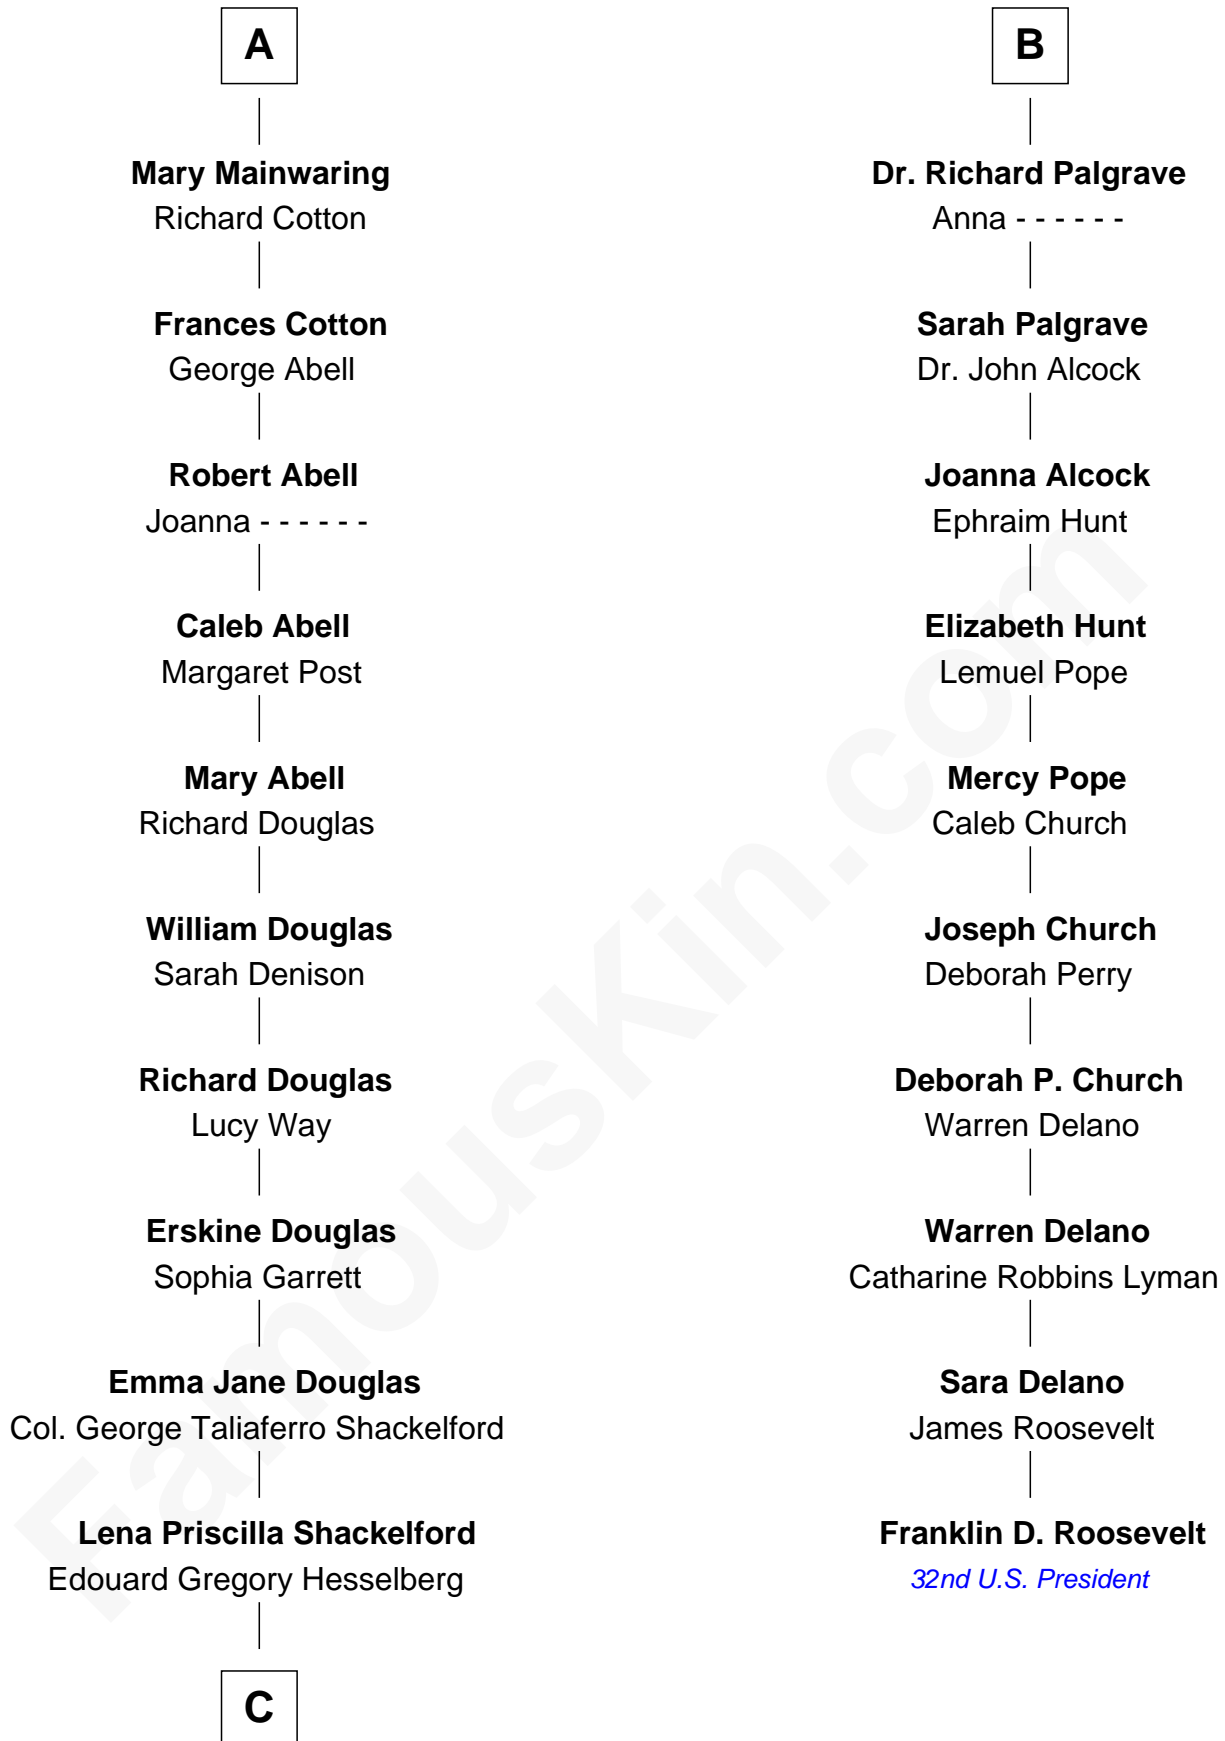

FamousKin.com Relationship Chart of

Illeana Douglas

TV and Movie Actress

16th cousin 3 times removed of

Franklin D. Roosevelt

32nd U.S. President

Sir Richard Fitzalan

Elizabeth de Bohun

C

—
Melvyn Edouard Hesselberg

Rosalind Hightower

—
Gregory Hesselberg

Joan Georgescu

—
Illeana Douglas

TV and Movie Actress

FamousKin.com