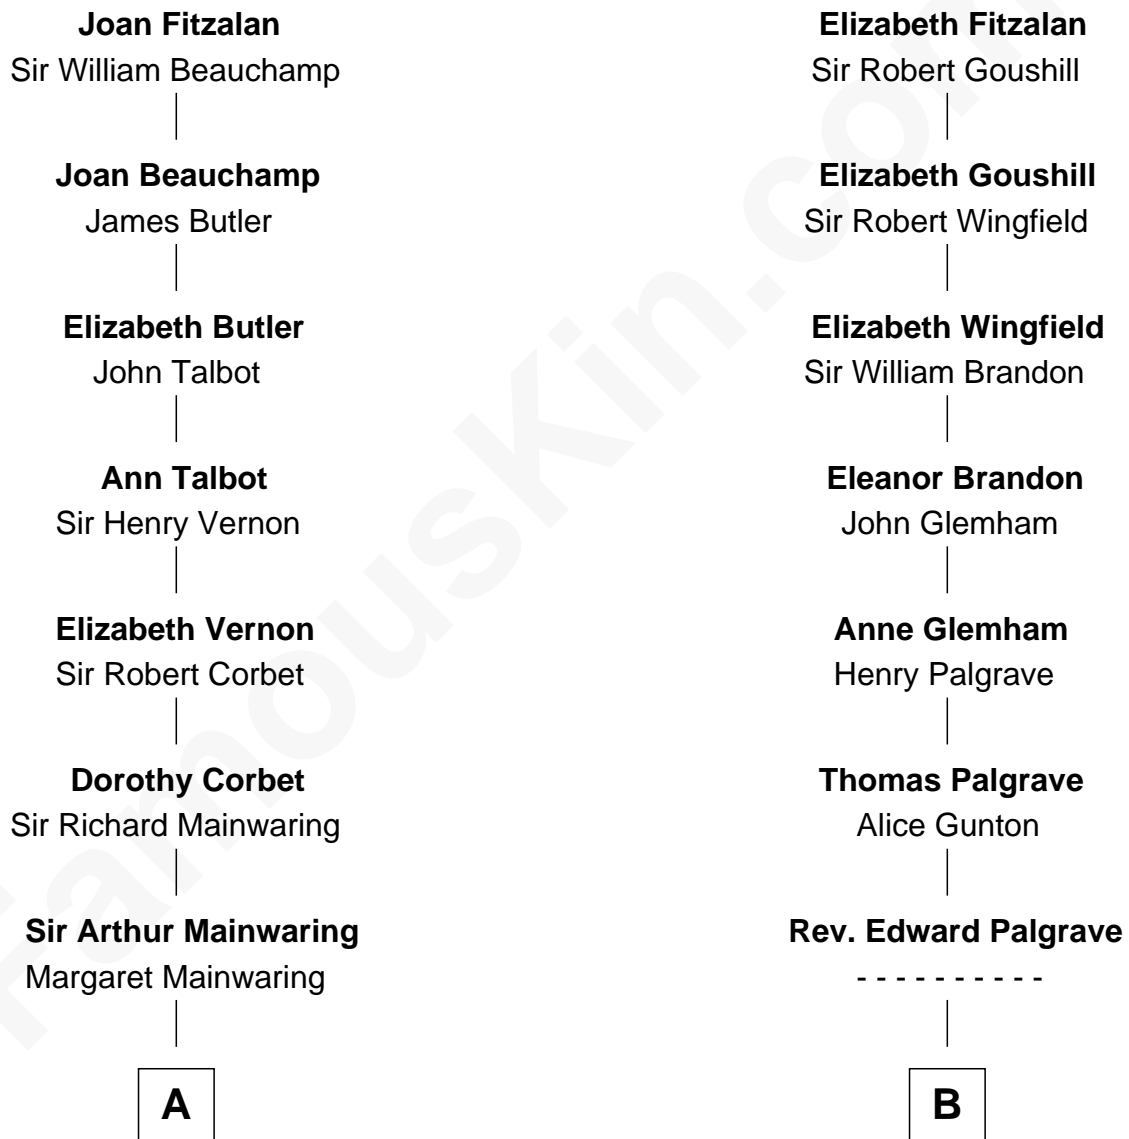

FamousKin.com Relationship Chart of

Illeana Douglas

TV and Movie Actress

16th cousin 3 times removed of

Franklin D. Roosevelt

32nd U.S. President

Sir Richard Fitzalan

Elizabeth de Bohun

C

—
Melvyn Edouard Hesselberg

Rosalind Hightower

—
Gregory Hesselberg

Joan Georgescu

—
Illeana Douglas

TV and Movie Actress

FamousKin.com