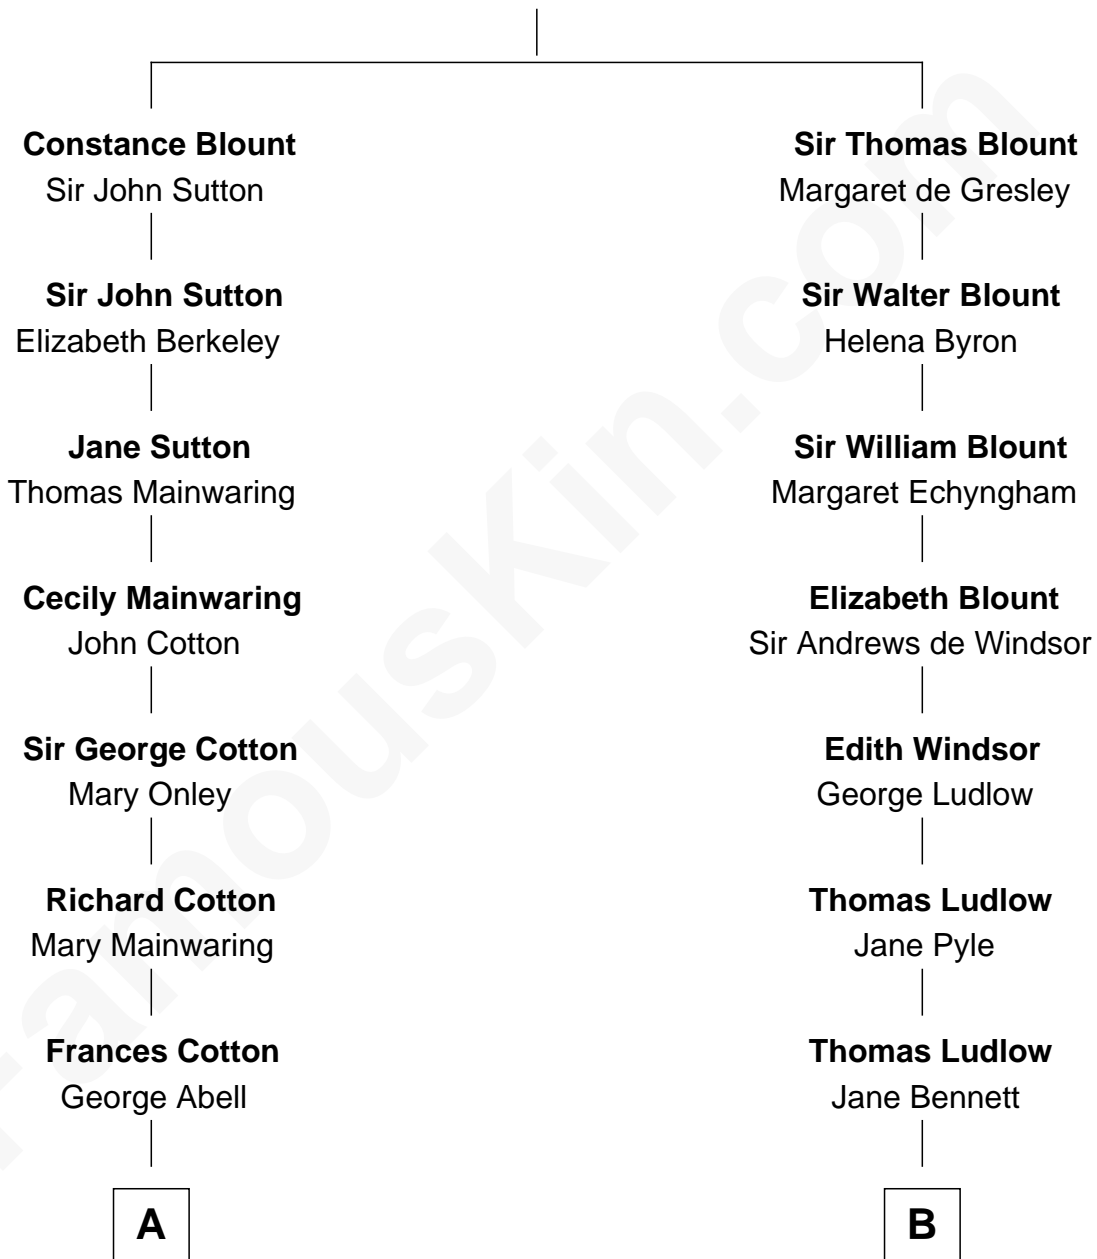

FamousKin.com Relationship Chart of

Ileana Douglas

TV and Movie Actress

15th cousin 2 times removed of

Eleanor Roosevelt

First Lady of President Franklin D. Roosevelt

Sir Walter Blount

Sancha de Ayala

A

Robert Abell
Joanna - - - - -

Caleb Abell
Margaret Post

Mary Abell
Richard Douglas

William Douglas
Sarah Denison

Richard Douglas
Lucy Way

Erskine Douglas
Sophia Garrett

Emma Jane Douglas
Col. George Taliaferro Shackelford