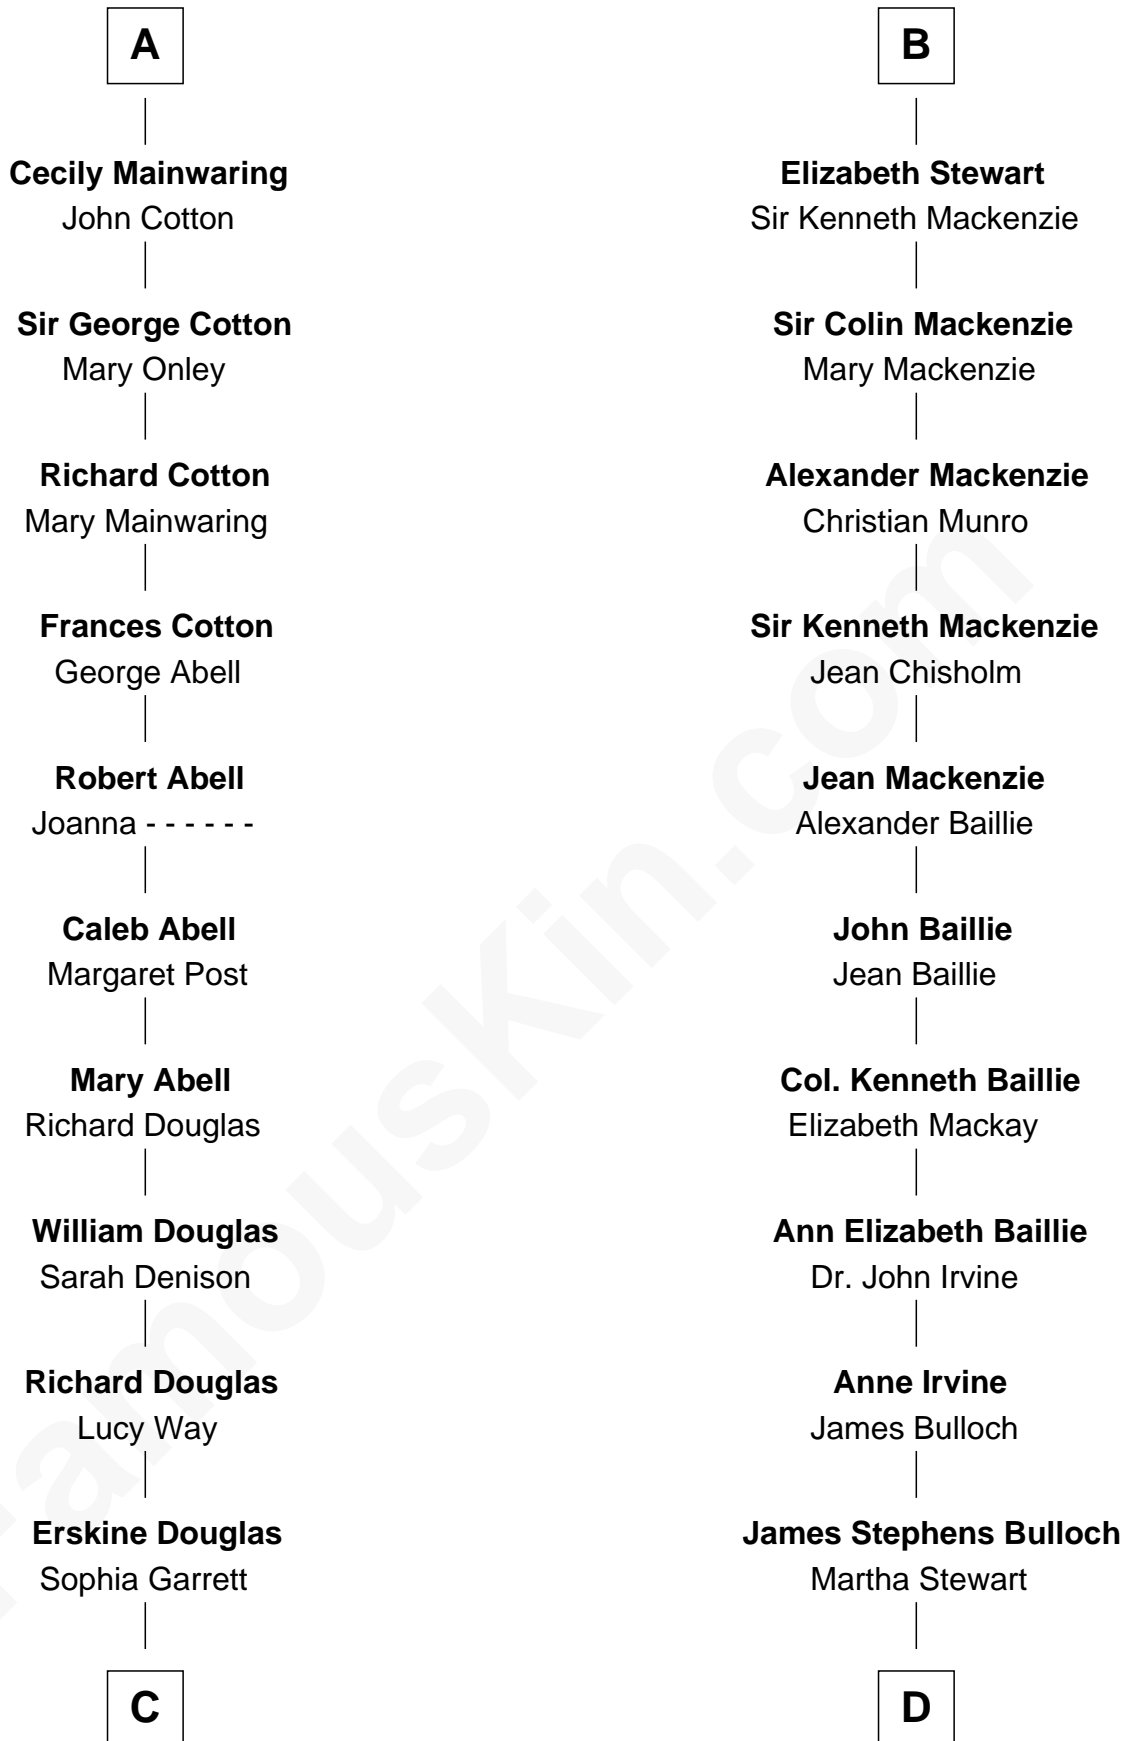

# FamousKin.com Relationship Chart of

**Illeana Douglas**

*TV and Movie Actress*

19th cousin 2 times removed of

**Eleanor Roosevelt**

*First Lady of President Franklin D. Roosevelt*

**C**

**Emma Jane Douglas**  
Col. George Taliaferro Shackelford

**Lena Priscilla Shackelford**  
Edouard Gregory Hesselberg

**Melvyn Edouard Hesselberg**  
Rosalind Hightower

**Gregory Hesselberg**  
Joan Georgescu

**Illeana Douglas**  
*TV and Movie Actress*

**D**

**Martha Bulloch**  
Theodore Roosevelt

**Elliott Roosevelt**  
Anna Rebecca Hall

**Eleanor Roosevelt**  
*First Lady of Franklin Roosevelt*