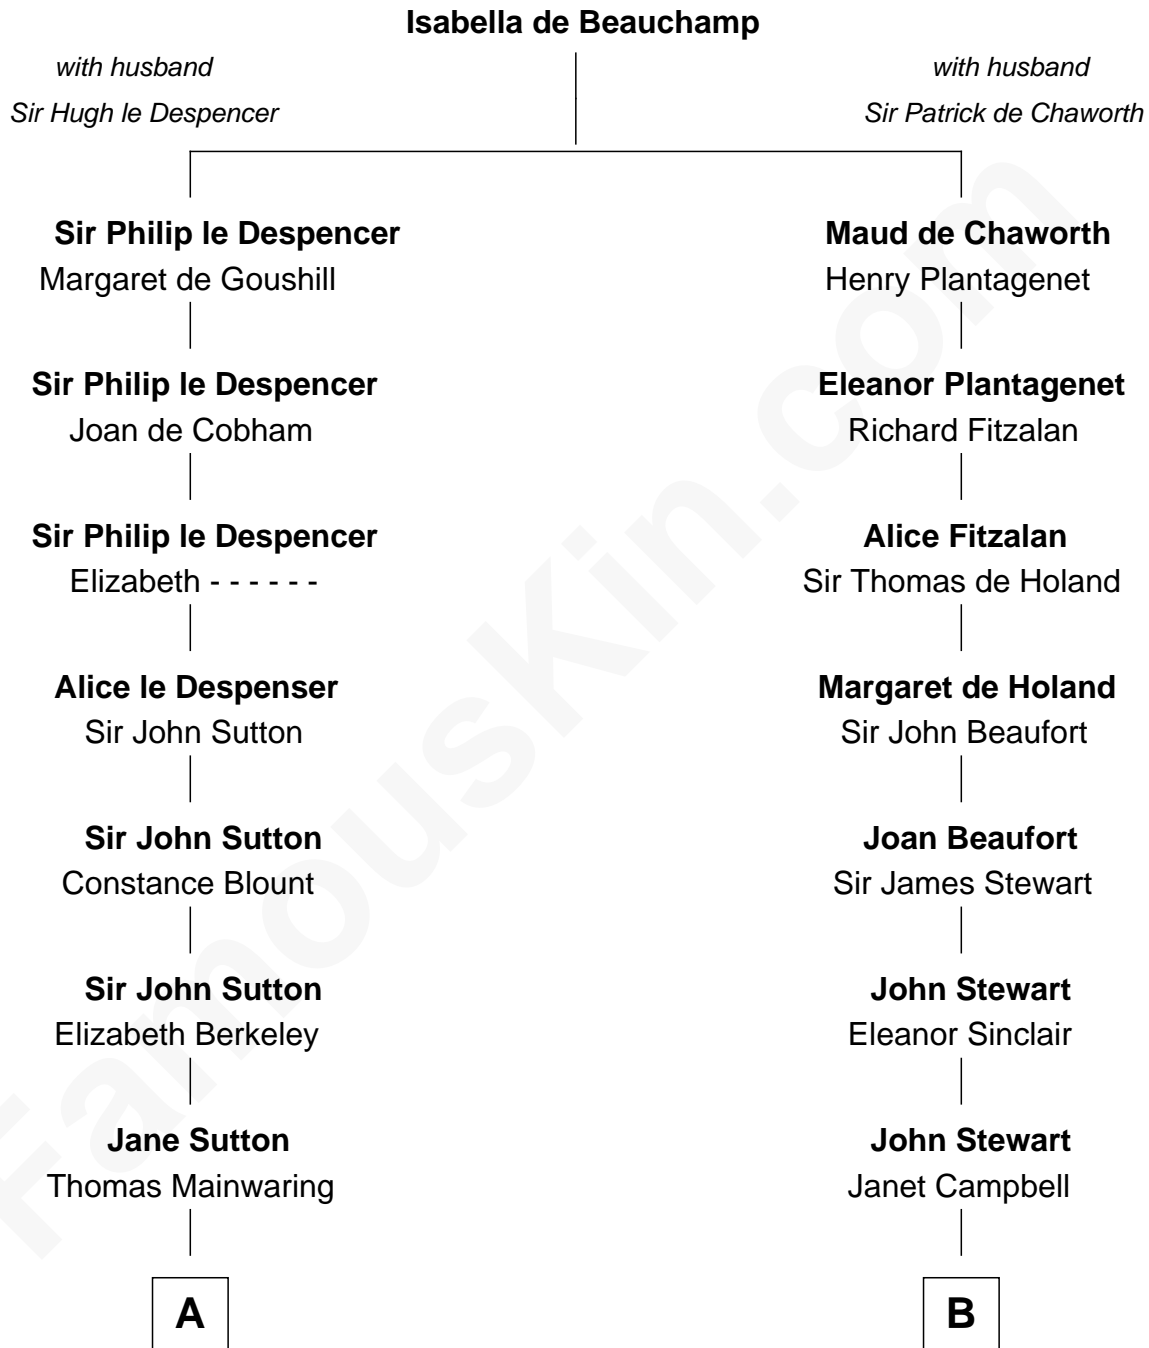

# FamousKin.com Relationship Chart of

**Illeana Douglas**

*TV and Movie Actress*

19th cousin 2 times removed of

**Eleanor Roosevelt**

*First Lady of President Franklin D. Roosevelt*

**C**

**Emma Jane Douglas**  
Col. George Taliaferro Shackelford

**Lena Priscilla Shackelford**  
Edouard Gregory Hesselberg

**Melvyn Edouard Hesselberg**  
Rosalind Hightower

**Gregory Hesselberg**  
Joan Georgescu

**Illeana Douglas**  
*TV and Movie Actress*

**D**

**Martha Bulloch**  
Theodore Roosevelt

**Elliott Roosevelt**  
Anna Rebecca Hall

**Eleanor Roosevelt**  
*First Lady of Franklin Roosevelt*