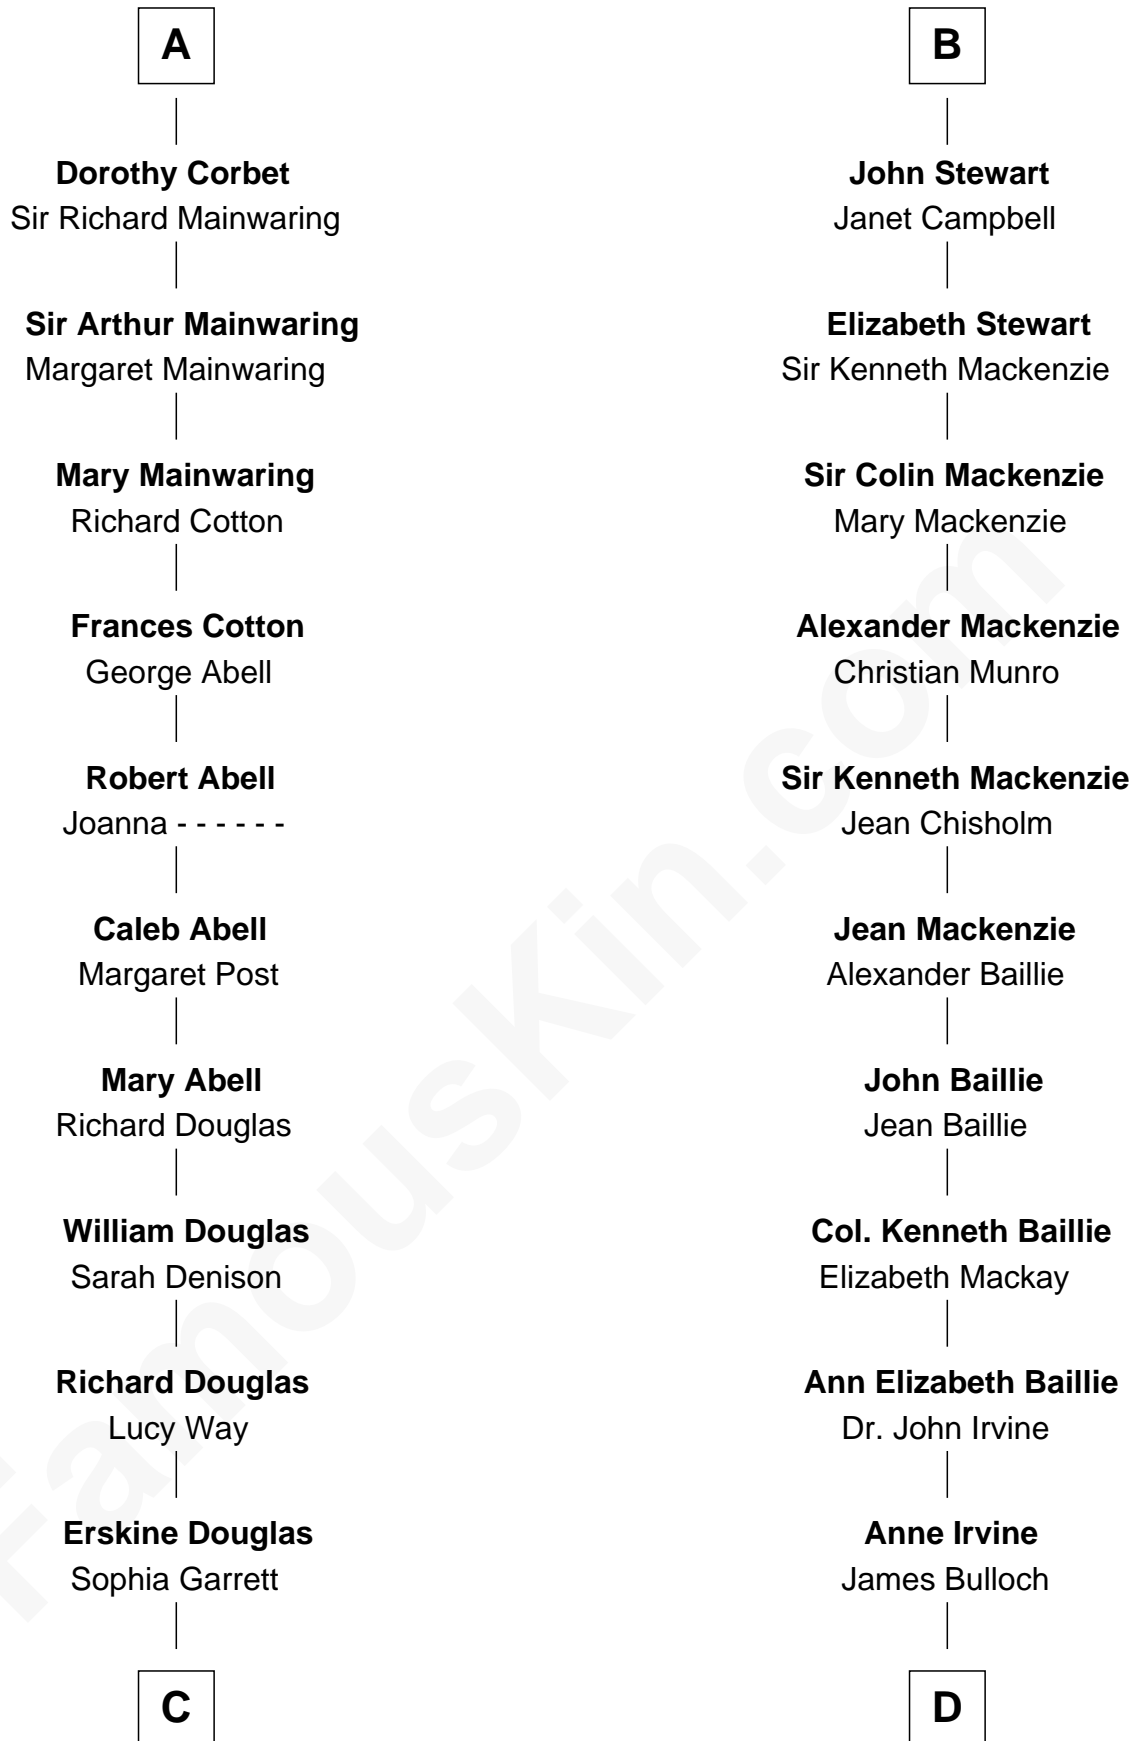

FamousKin.com

Relationship Chart of

Illeana Douglas

TV and Movie Actress

20th cousin 1 time removed of

Eleanor Roosevelt

First Lady of President Franklin D. Roosevelt

C

Emma Jane Douglas
Col. George Taliaferro Shackelford

Lena Priscilla Shackelford
Edouard Gregory Hesselberg

Melvyn Edouard Hesselberg
Rosalind Hightower

Gregory Hesselberg
Joan Georgescu

Illeana Douglas
TV and Movie Actress

D

James Stephens Bulloch
Martha Stewart

Martha Bulloch
Theodore Roosevelt

Elliott Roosevelt
Anna Rebecca Hall

Eleanor Roosevelt
First Lady of Franklin Roosevelt