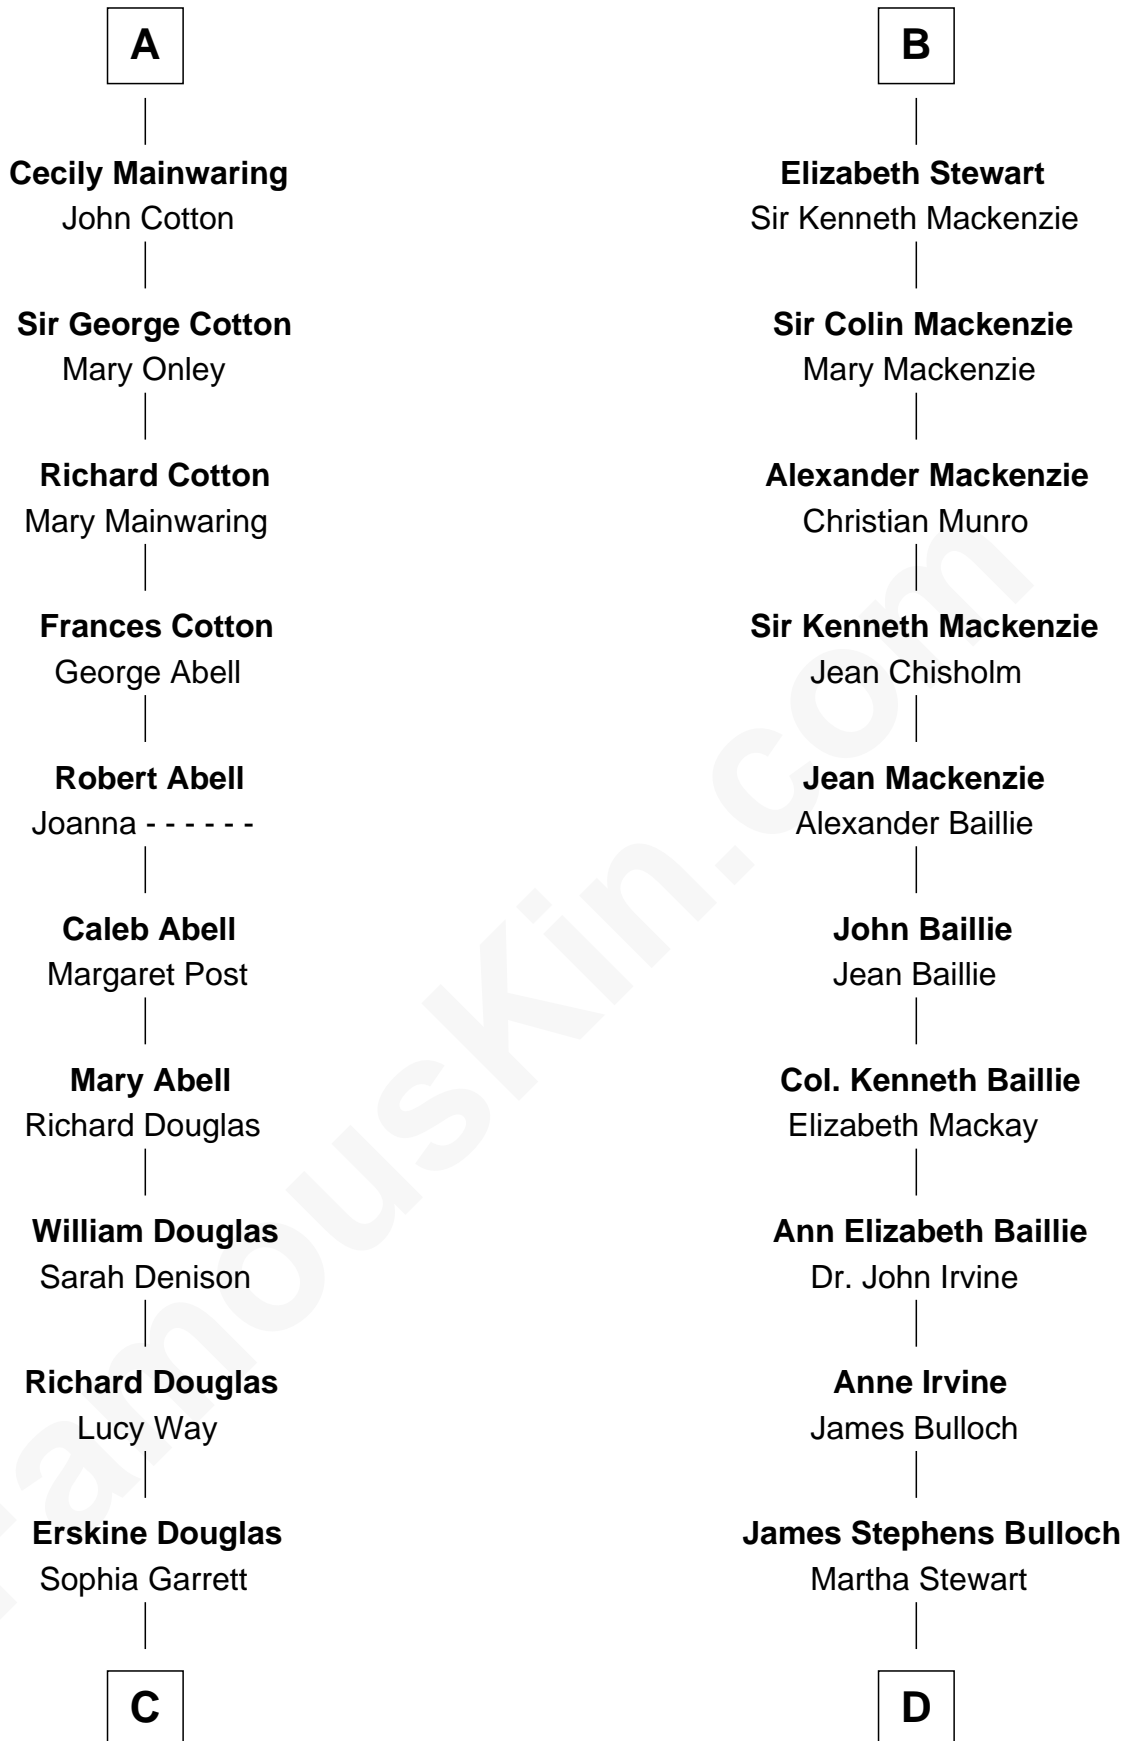

# FamousKin.com Relationship Chart of

**Illeana Douglas**

*TV and Movie Actress*

18th cousin 3 times removed of

**Theodore Roosevelt**

*26th U.S. President*

**Isabella de Beauchamp**

*with husband*  
*Sir Hugh le Despencer*

**Joan Beaufort**  
Sir James Stewart

**Sir John Sutton**  
Elizabeth Berkeley

**John Stewart**  
Eleanor Sinclair

**Jane Sutton**  
Thomas Mainwaring

**John Stewart**  
Janet Campbell

**A**

**B**

**C**

**Emma Jane Douglas**  
Col. George Taliaferro Shackelford

**Lena Priscilla Shackelford**  
Edouard Gregory Hesselberg

**Melvyn Edouard Hesselberg**  
Rosalind Hightower

**Gregory Hesselberg**  
Joan Georgescu

**Illeana Douglas**  
*TV and Movie Actress*

**D**

**Martha Bulloch**  
Theodore Roosevelt

**Theodore Roosevelt**  
*26th U.S. President*

FamousKin.com